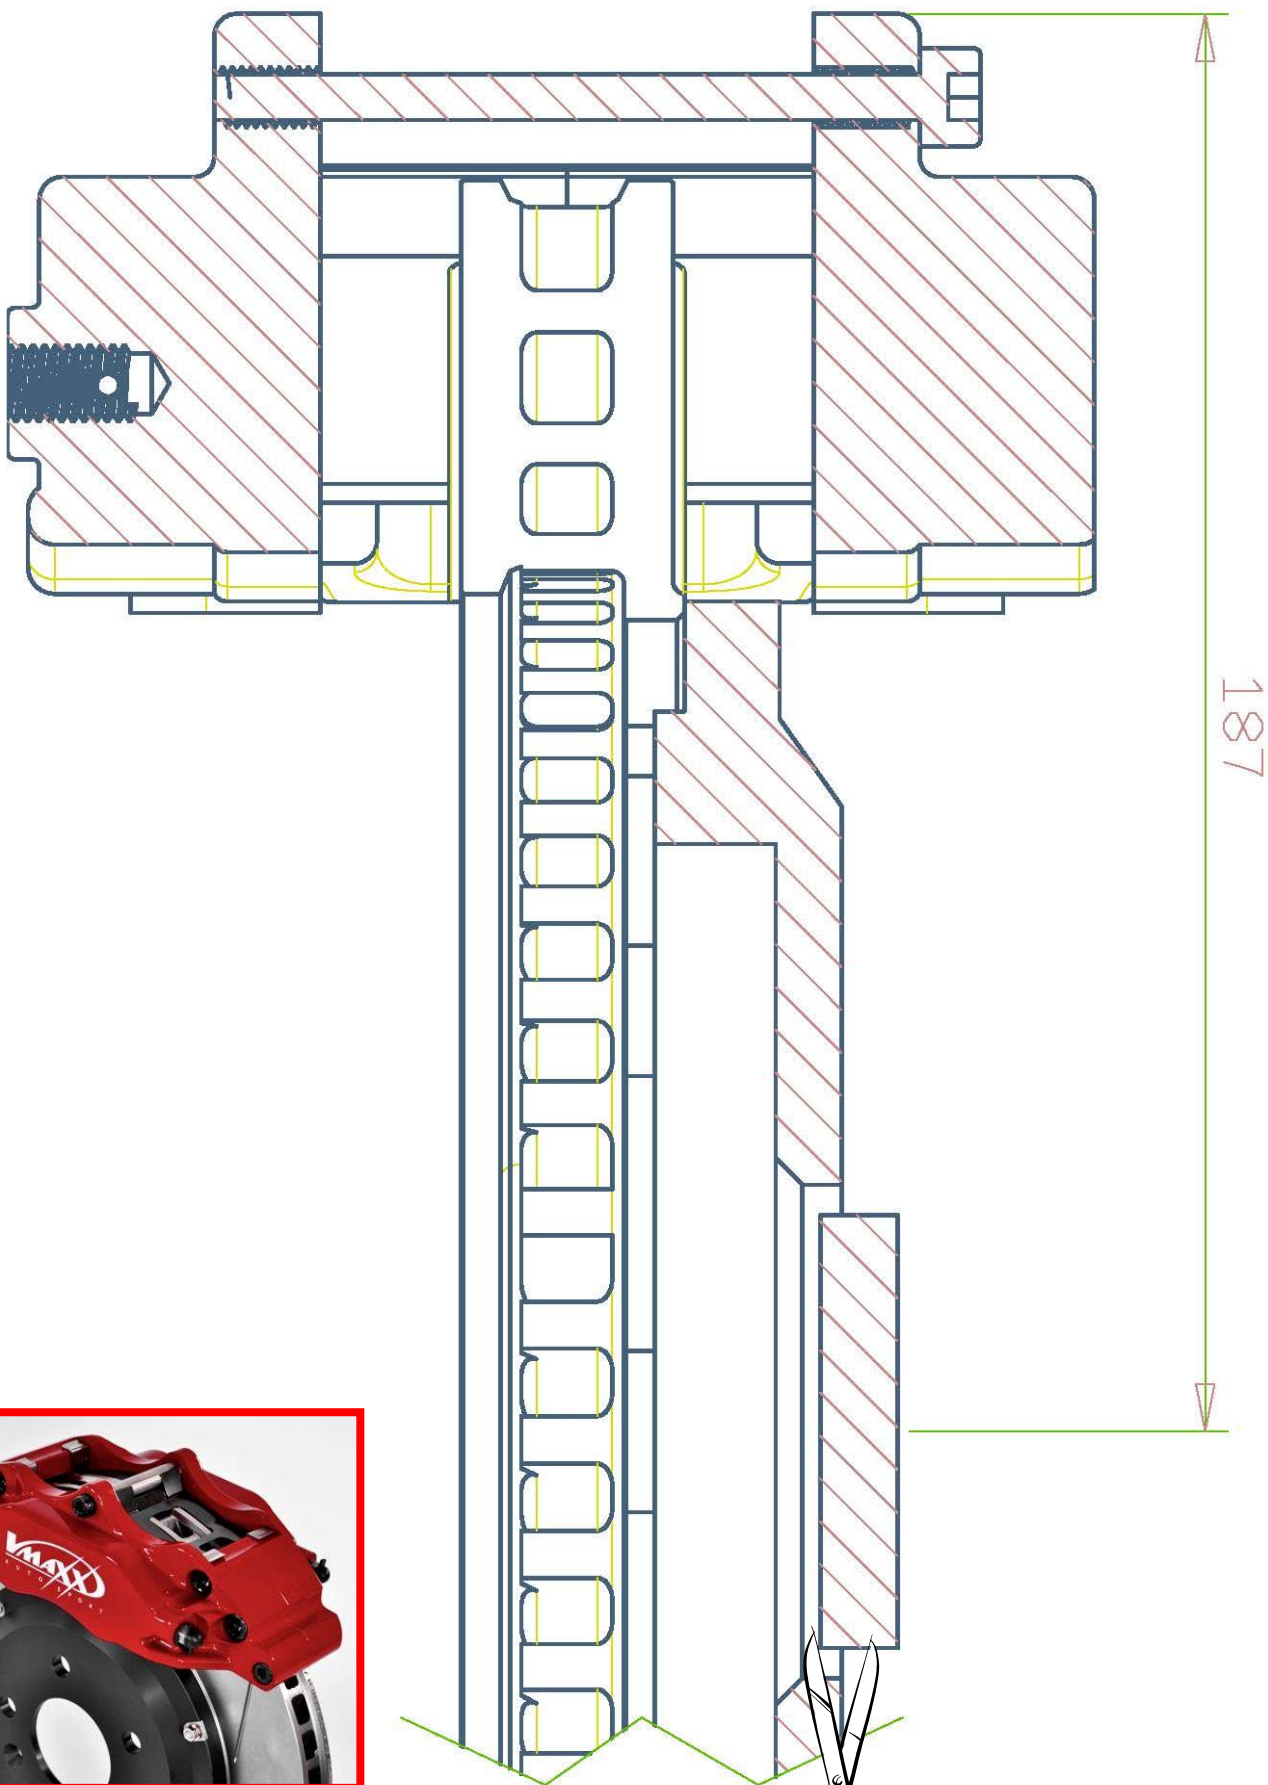

V-MAXX Autosport Wheel Fitment Chart for kit 20 VW330 35

185 MM