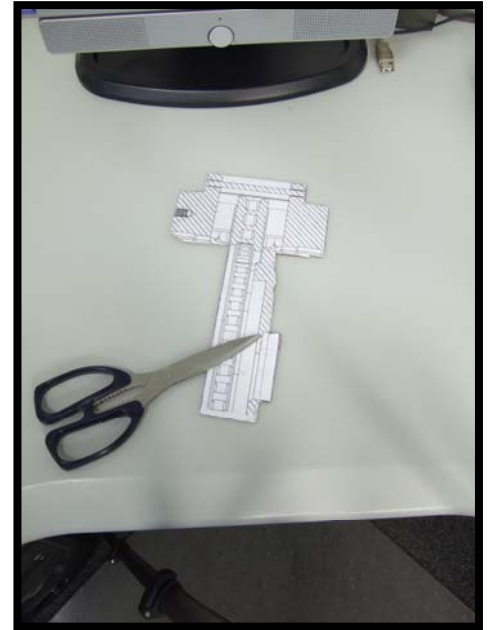

# V-MAXX Autosport Wheel Fitment Chart for kit 20 VW 330 08

276 MM

187

186 MM