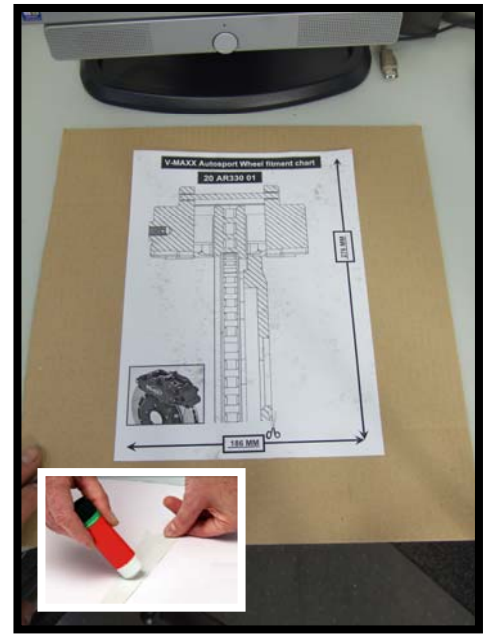

# V-MAXX Autosport Wheel Fitment Chart for kit 20 VW 330 08

276 MM

187

186 MM