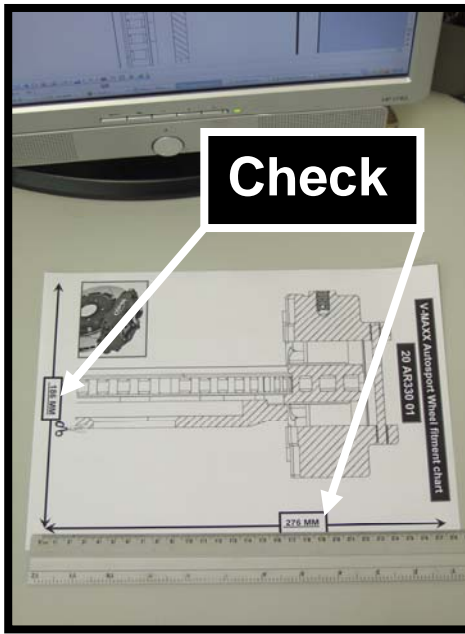

# V-MAXX Autosport Wheel Fitment Chart for kit 20 VW 330 08

276 MM

187

186 MM