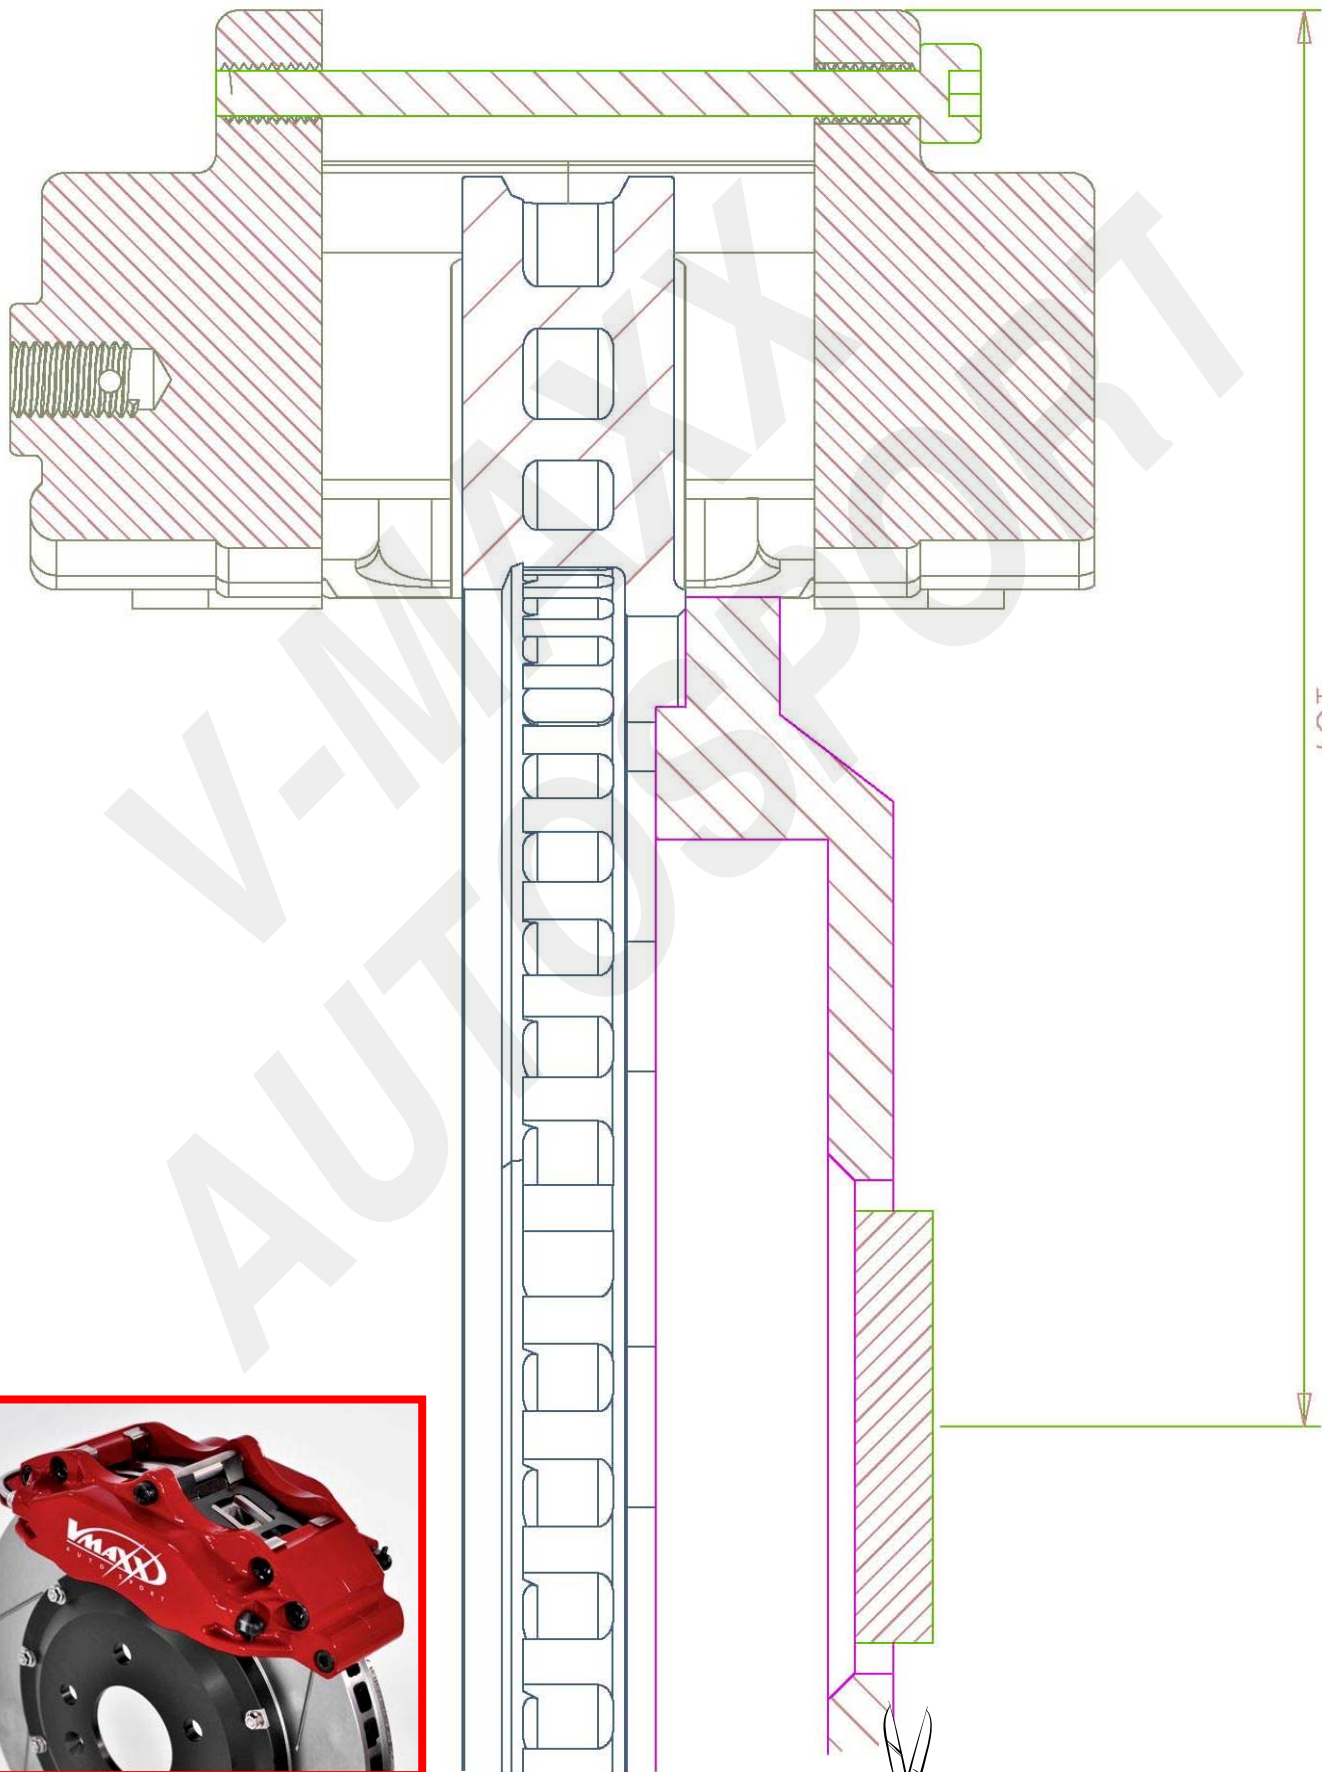

# V-MAXX Autosport Wheel Fitment Chart for kit 20 VW 330 08

276 MM

187

186 MM