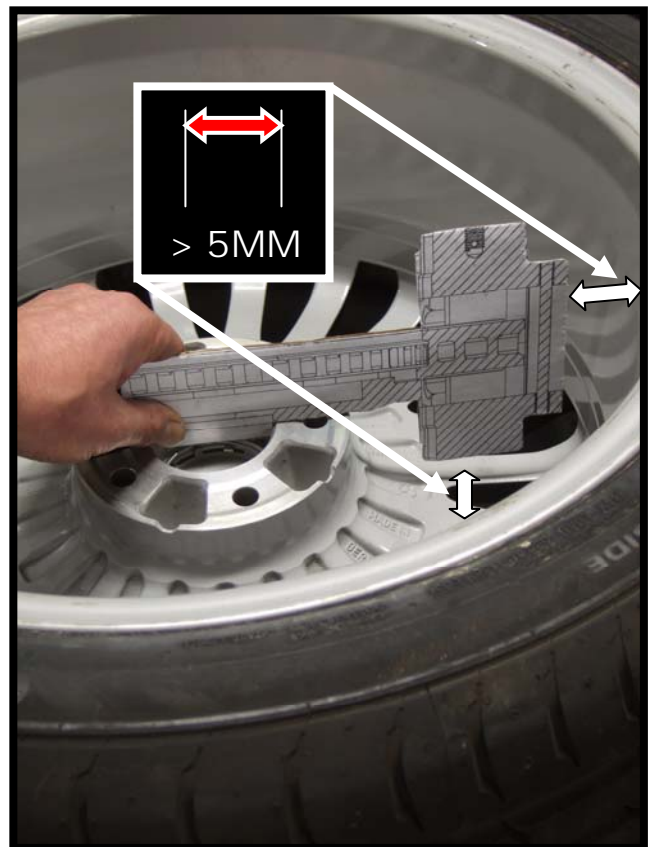

# V-MAXX Autosport Wheel Fitment Chart for kit 20 VW 330 08

276 MM

187

186 MM