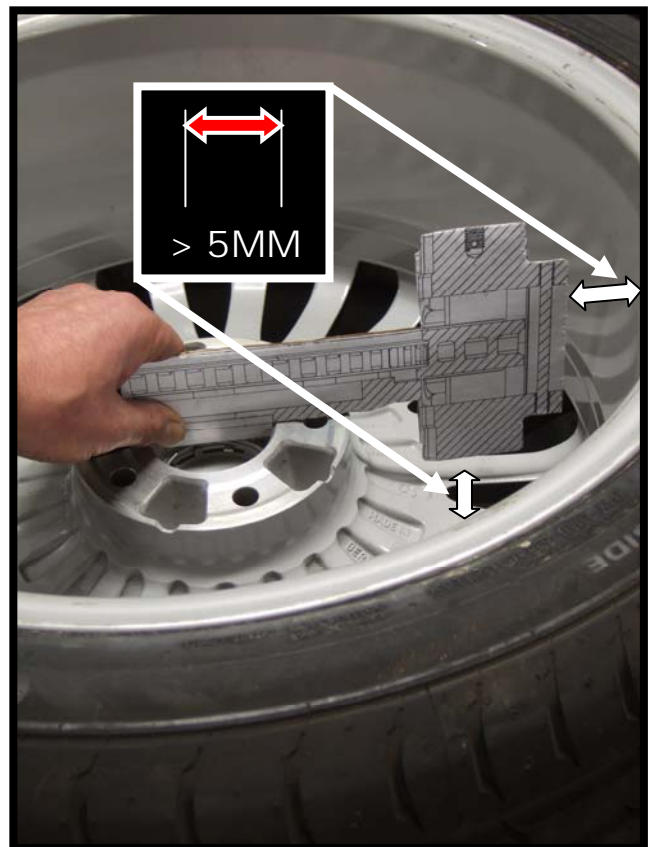

# V-MAXX Autosport Wheel Fitment Chart for kit 20 VW 330 04

276 MM

187

186 MM