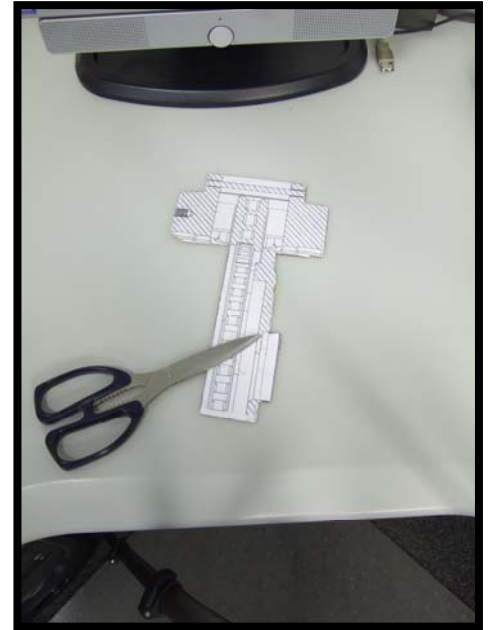

# V-MAXX Autosport Wheel Fitment Chart for kit 20 VW 330 04

276 MM

187

186 MM