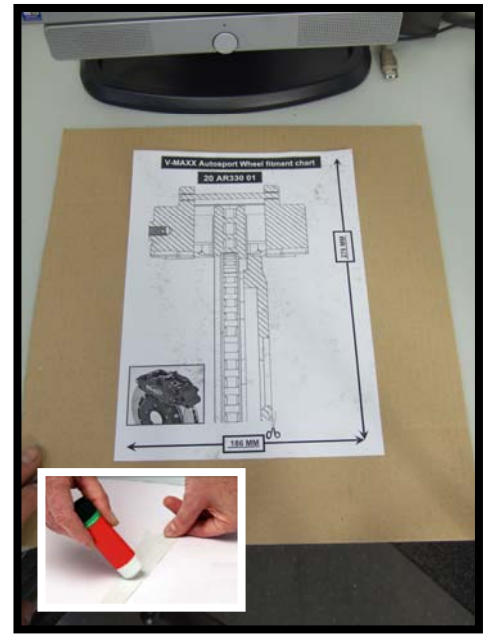

# V-MAXX Autosport Wheel Fitment Chart for kit 20 VW 330 04

276 MM

187

186 MM