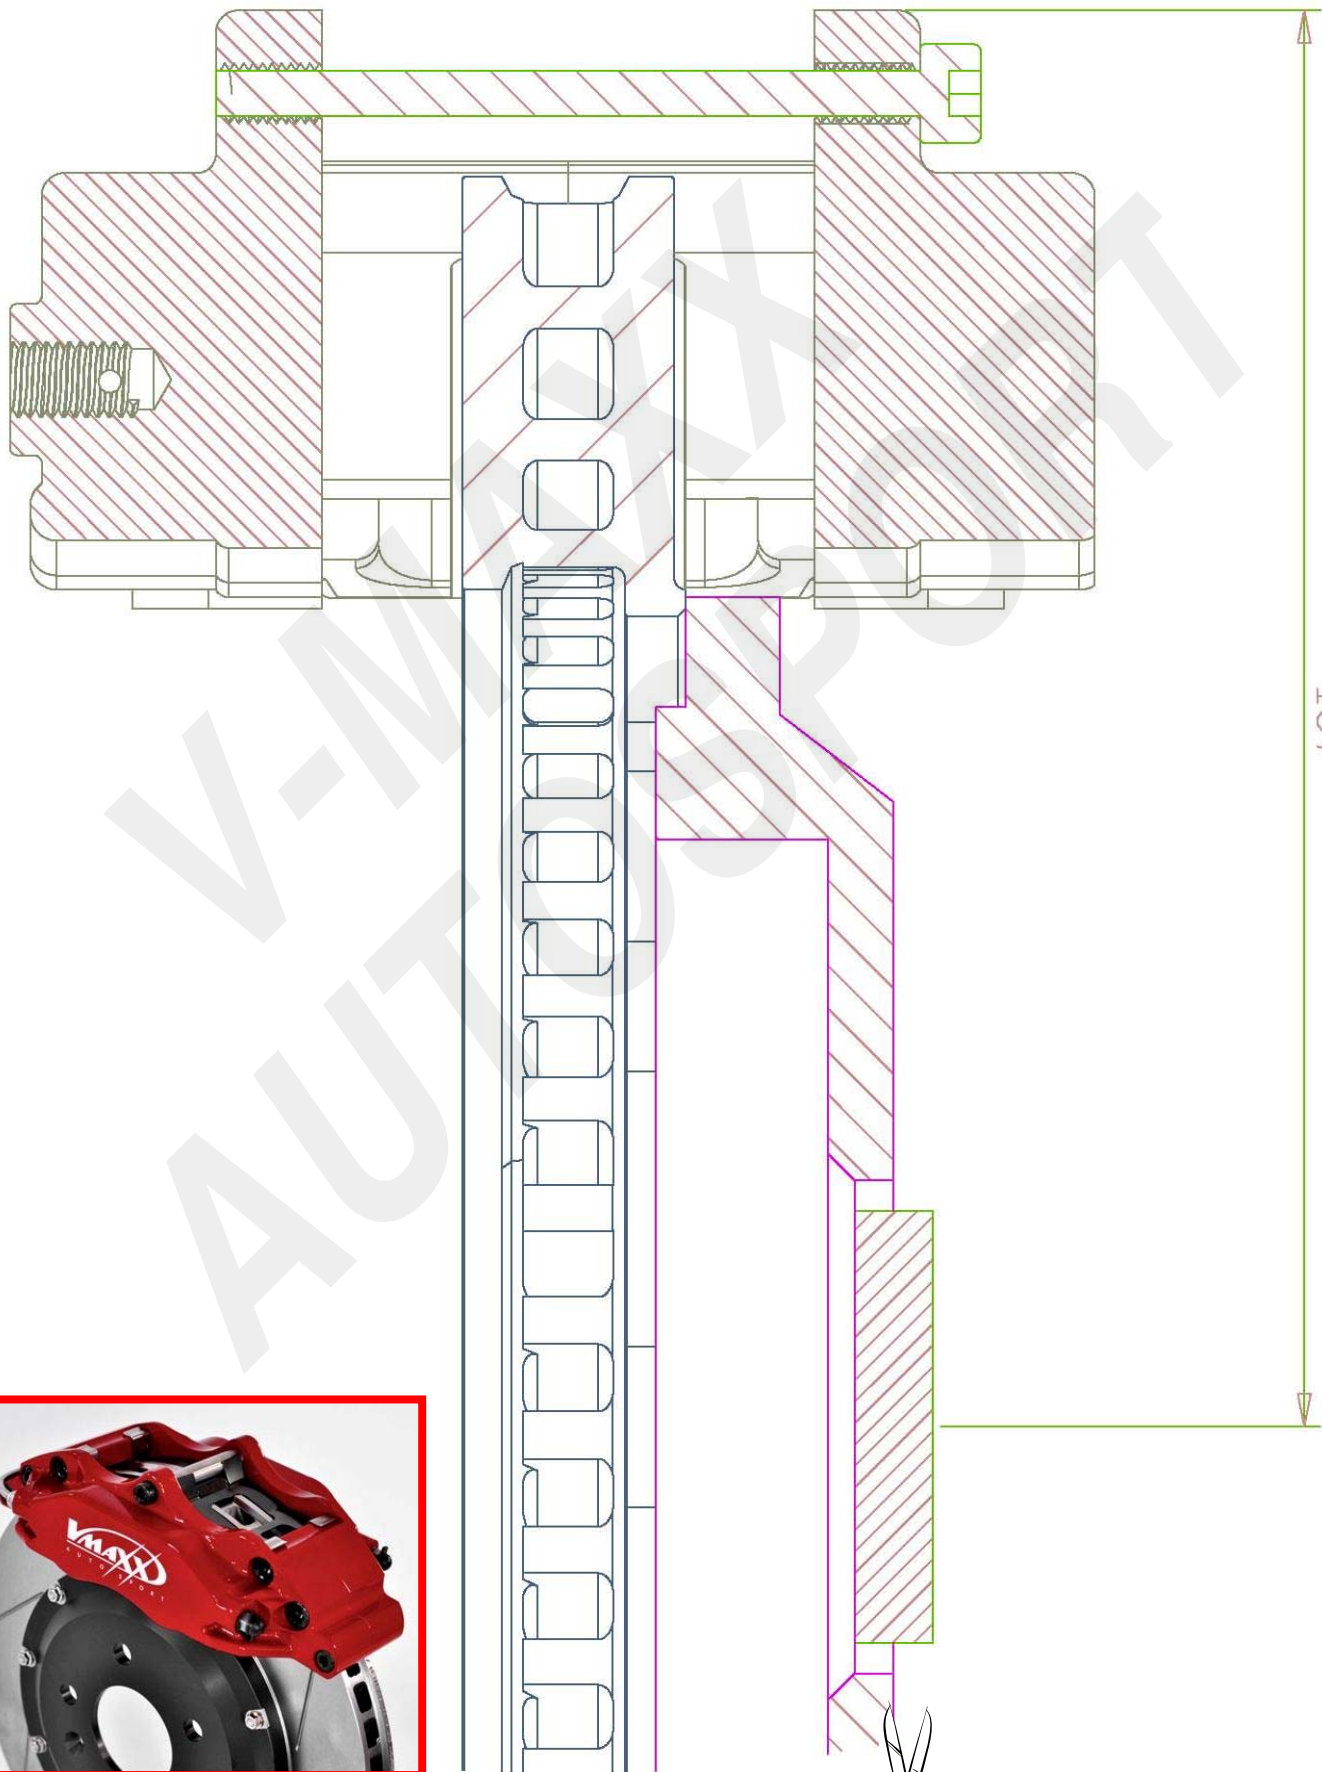

# V-MAXX Autosport Wheel Fitment Chart for kit 20 VW 330 04

276 MM

187

186 MM