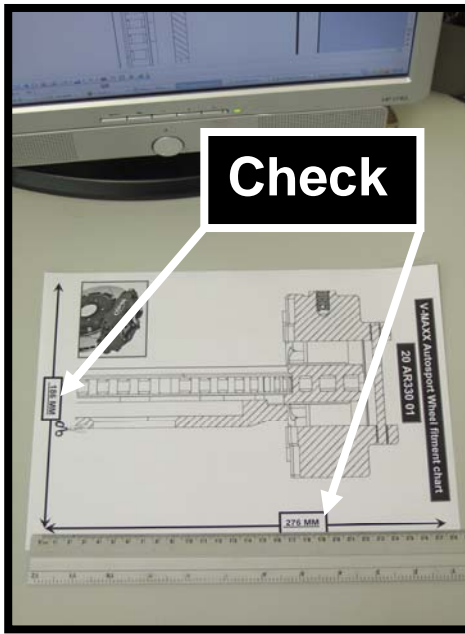

# V-MAXX Autosport Wheel Fitment Chart for kit 20 VW 330 04

276 MM

187

186 MM