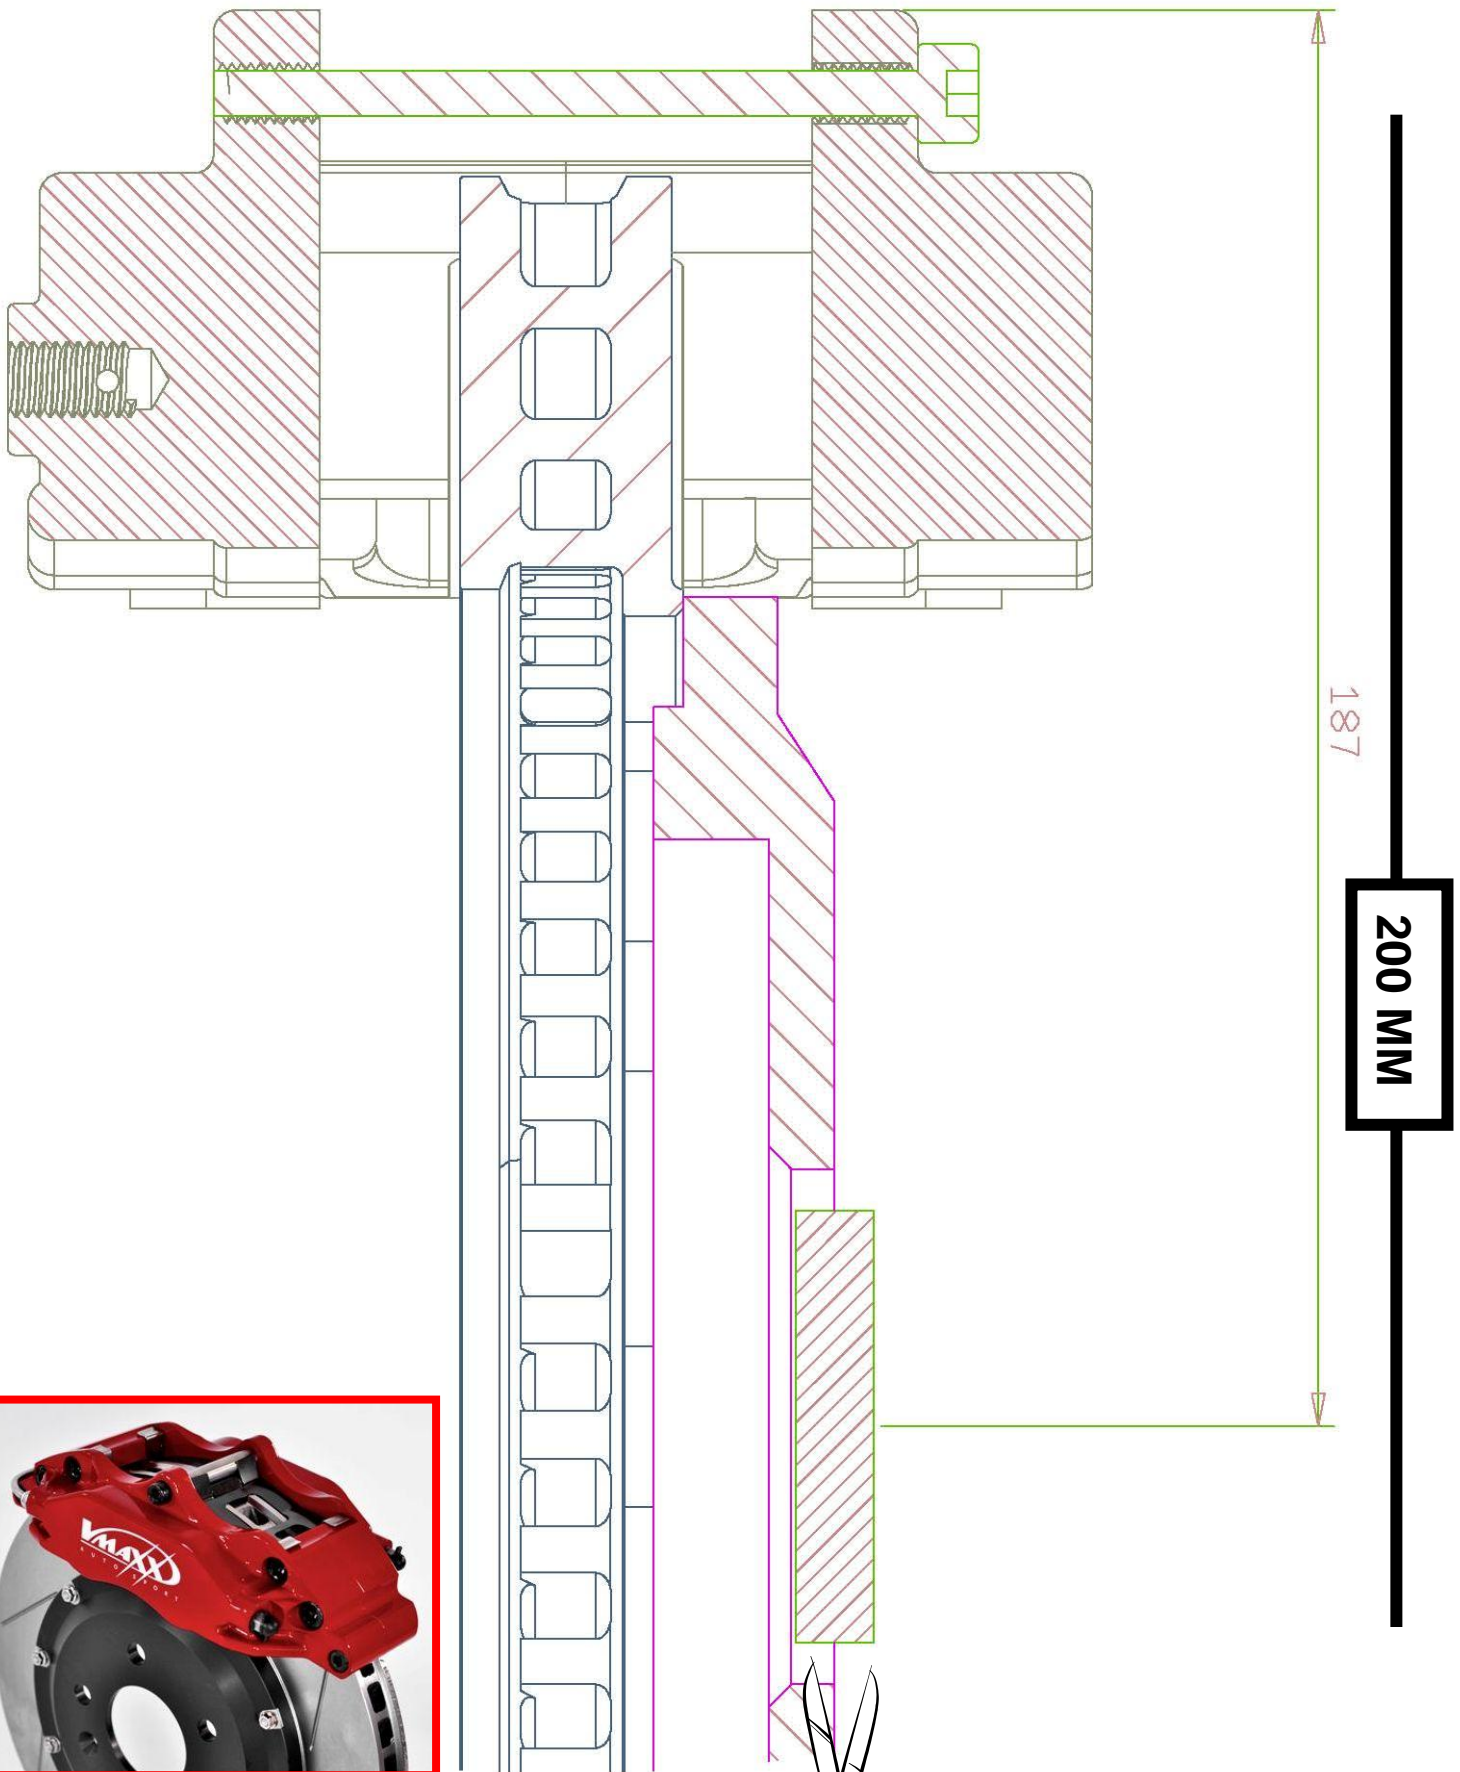

V-MAXX Autosport Wheel Fitment Chart for kit 20 VW330 03

185 MM