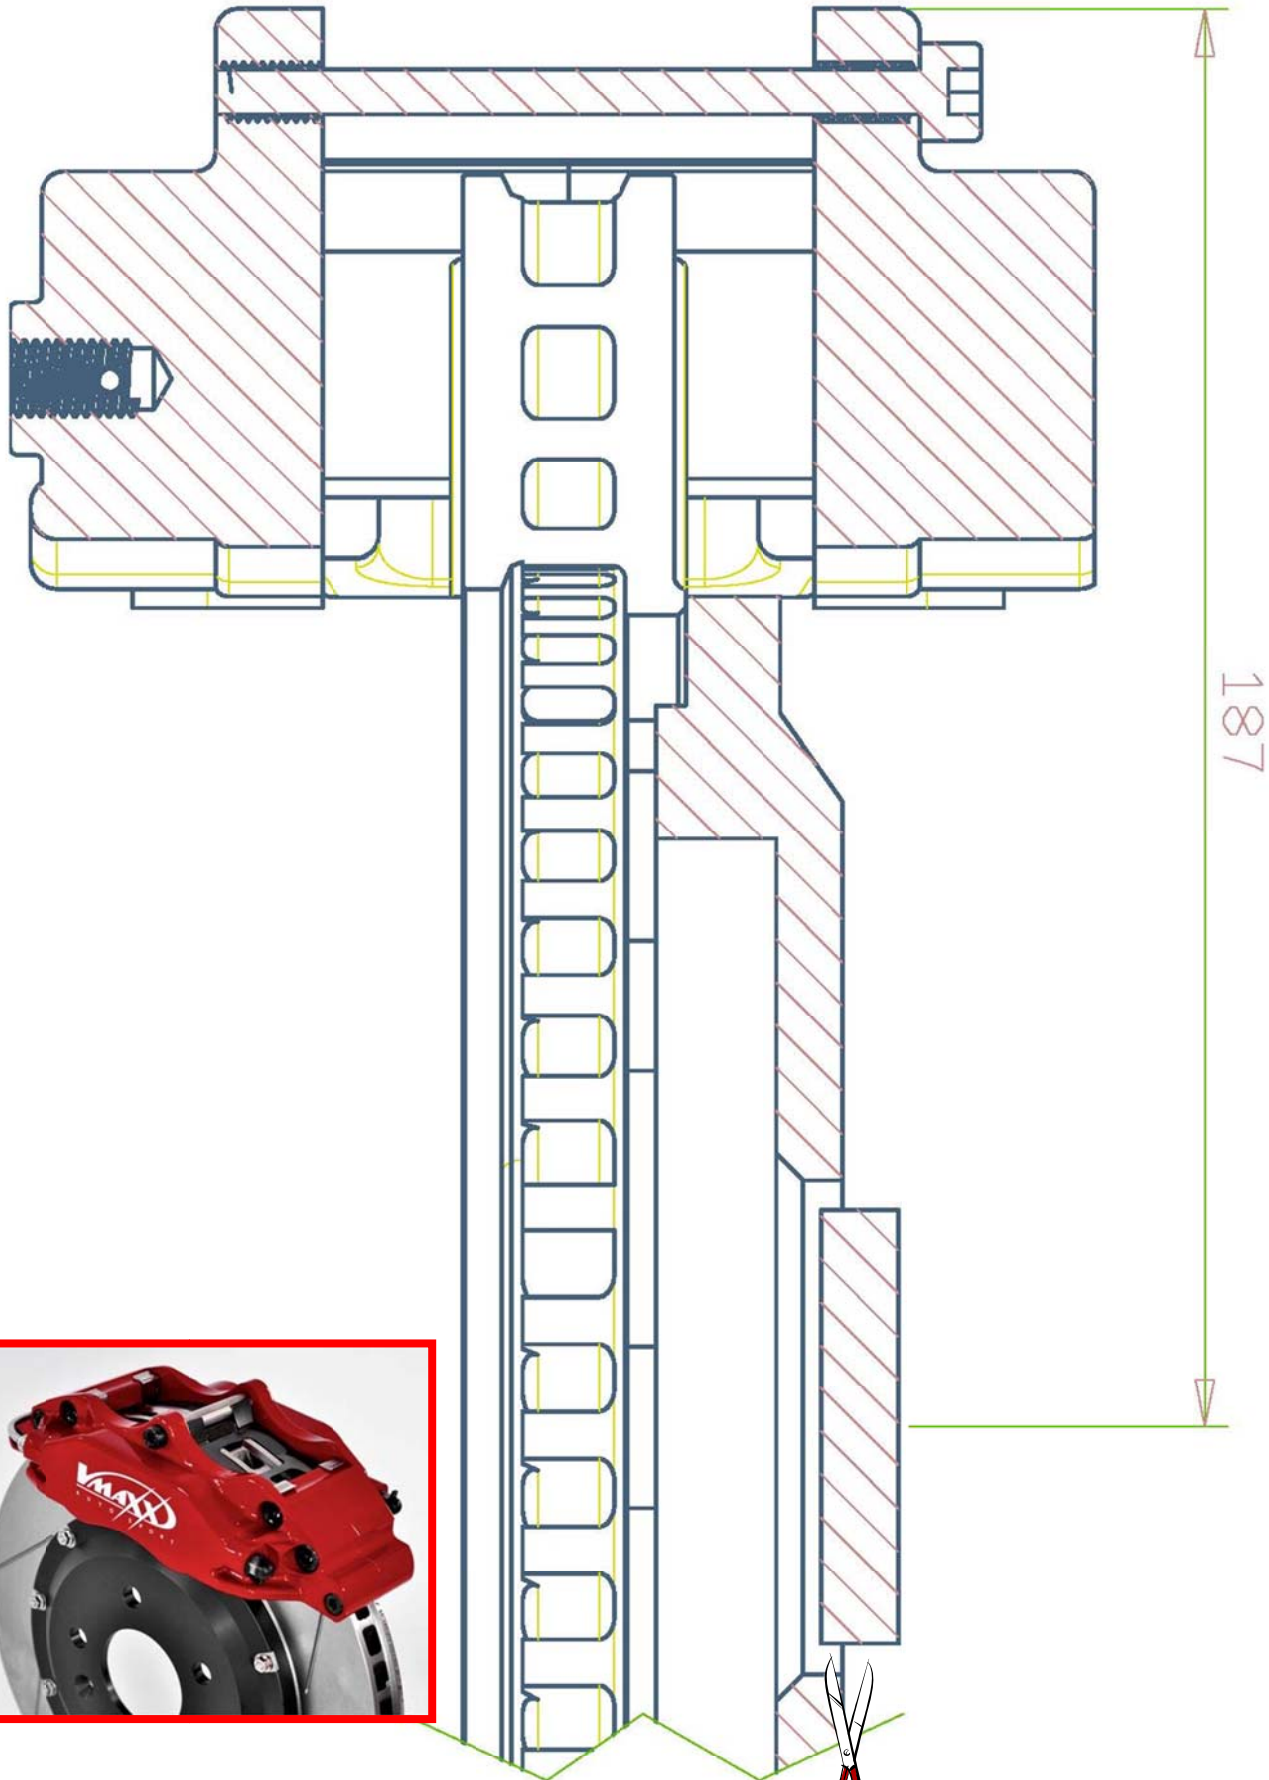

V-MAXX Autosport Wheel Fitment Chart for kit 20 VW330 01- 4

276 MM

186 MM