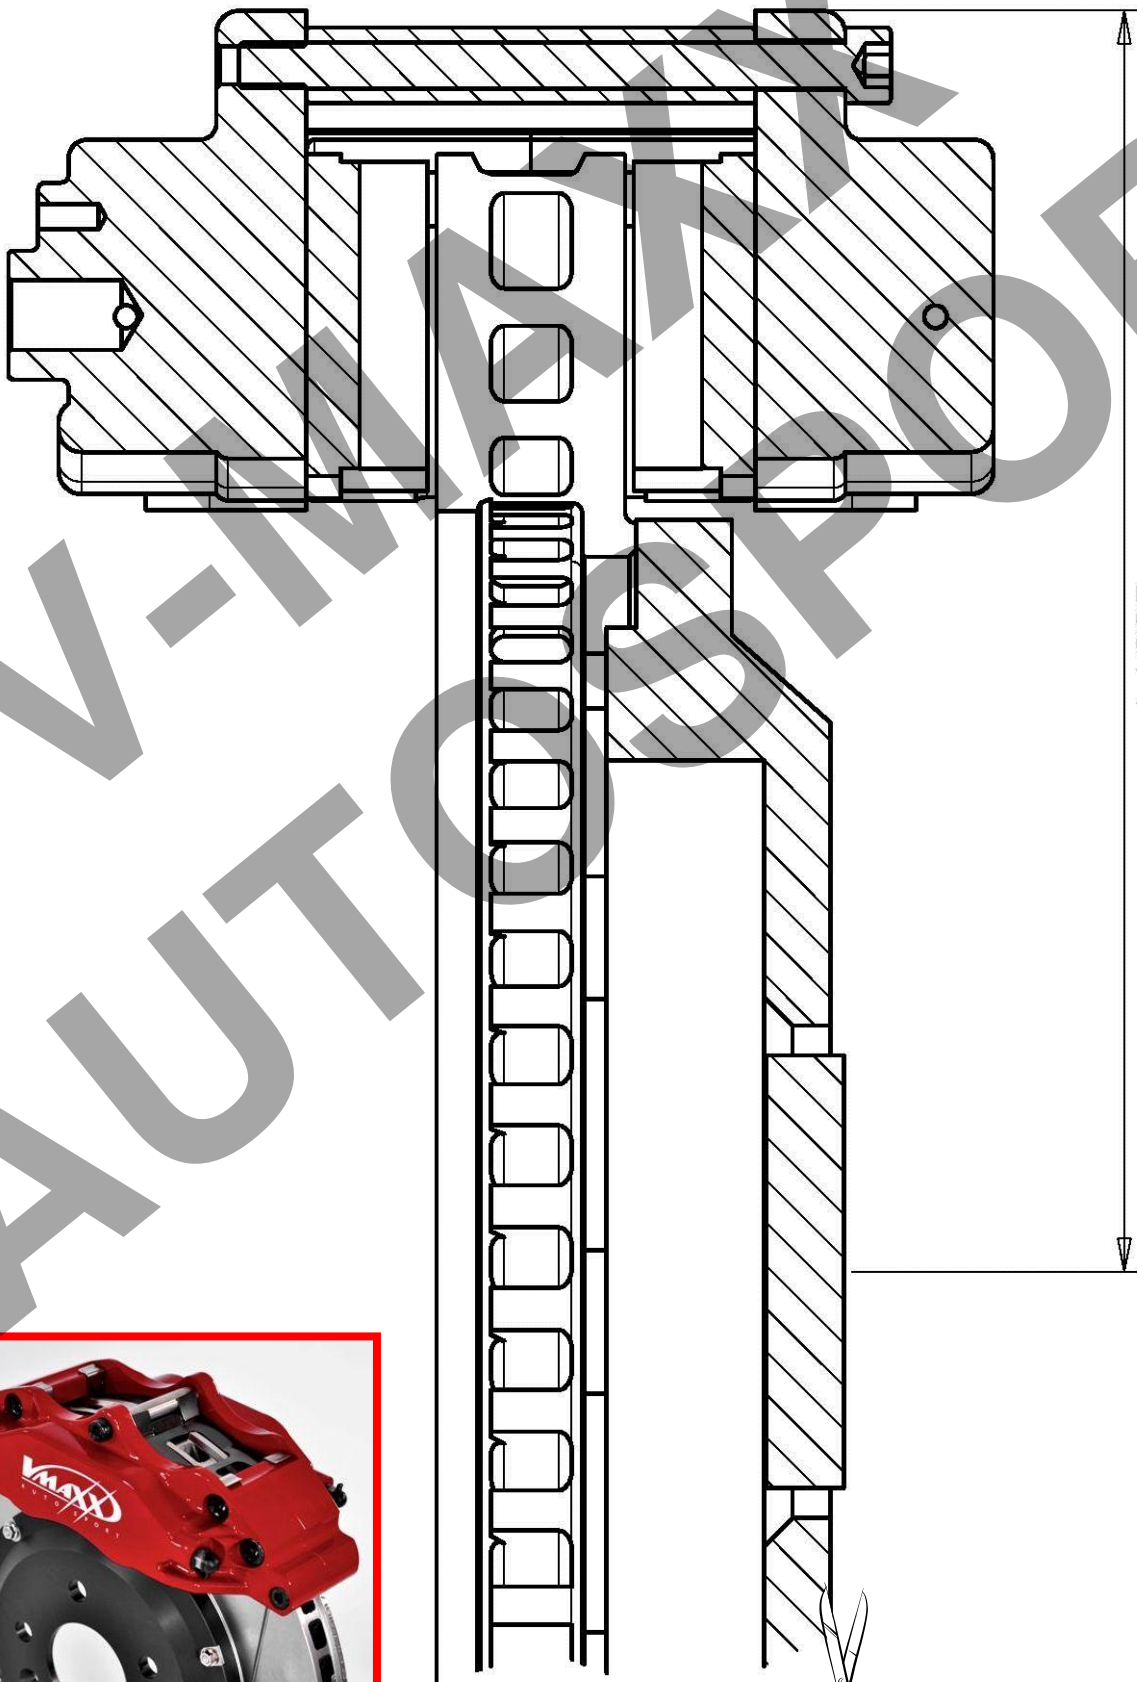

# V-MAXX Autosport Wheel Fitment Chart for kit 20 VW290 02

276 MM

166.4

186 MM