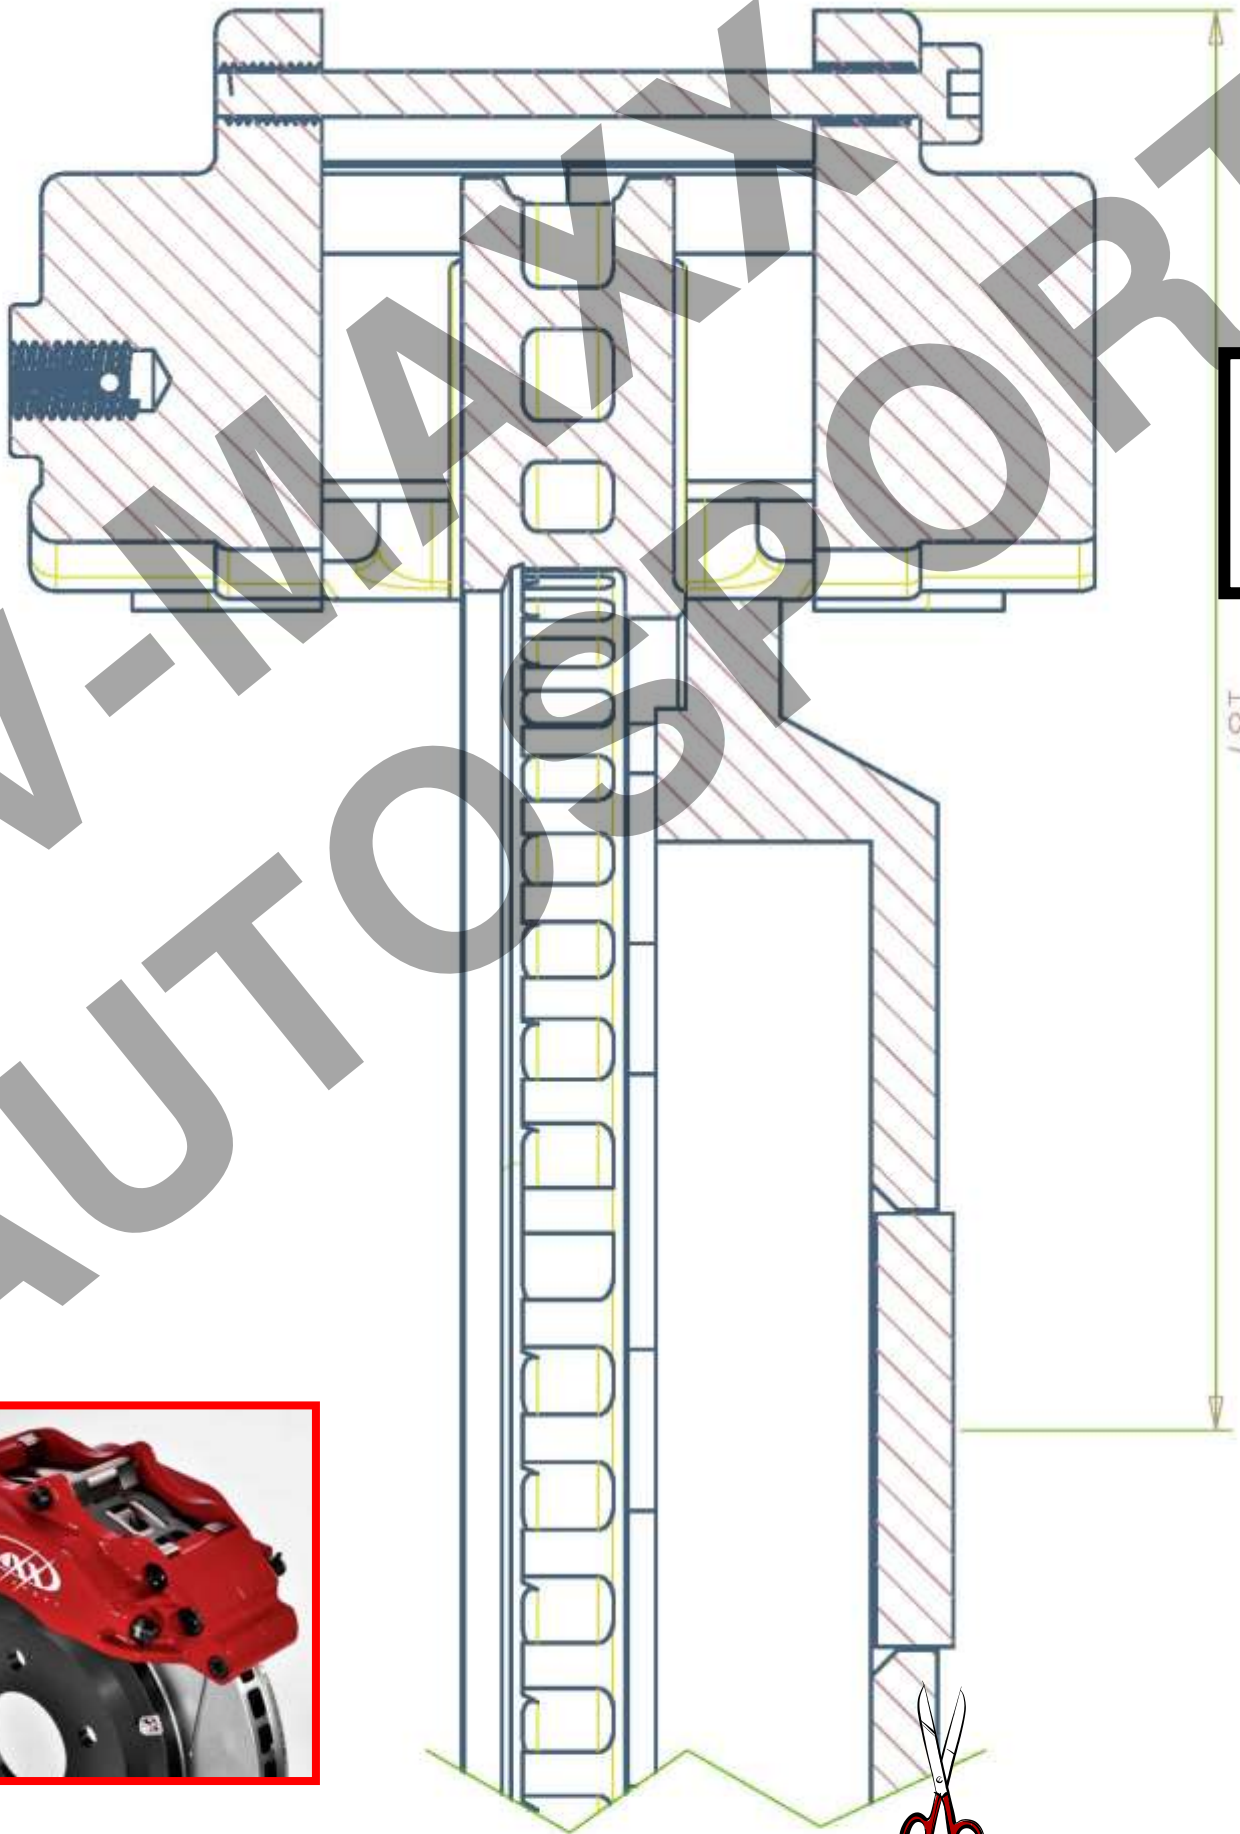

V-MAXX Autosport Wheel Fitment Chart for kit 20 TO330 05

276 MM

187

186 MM