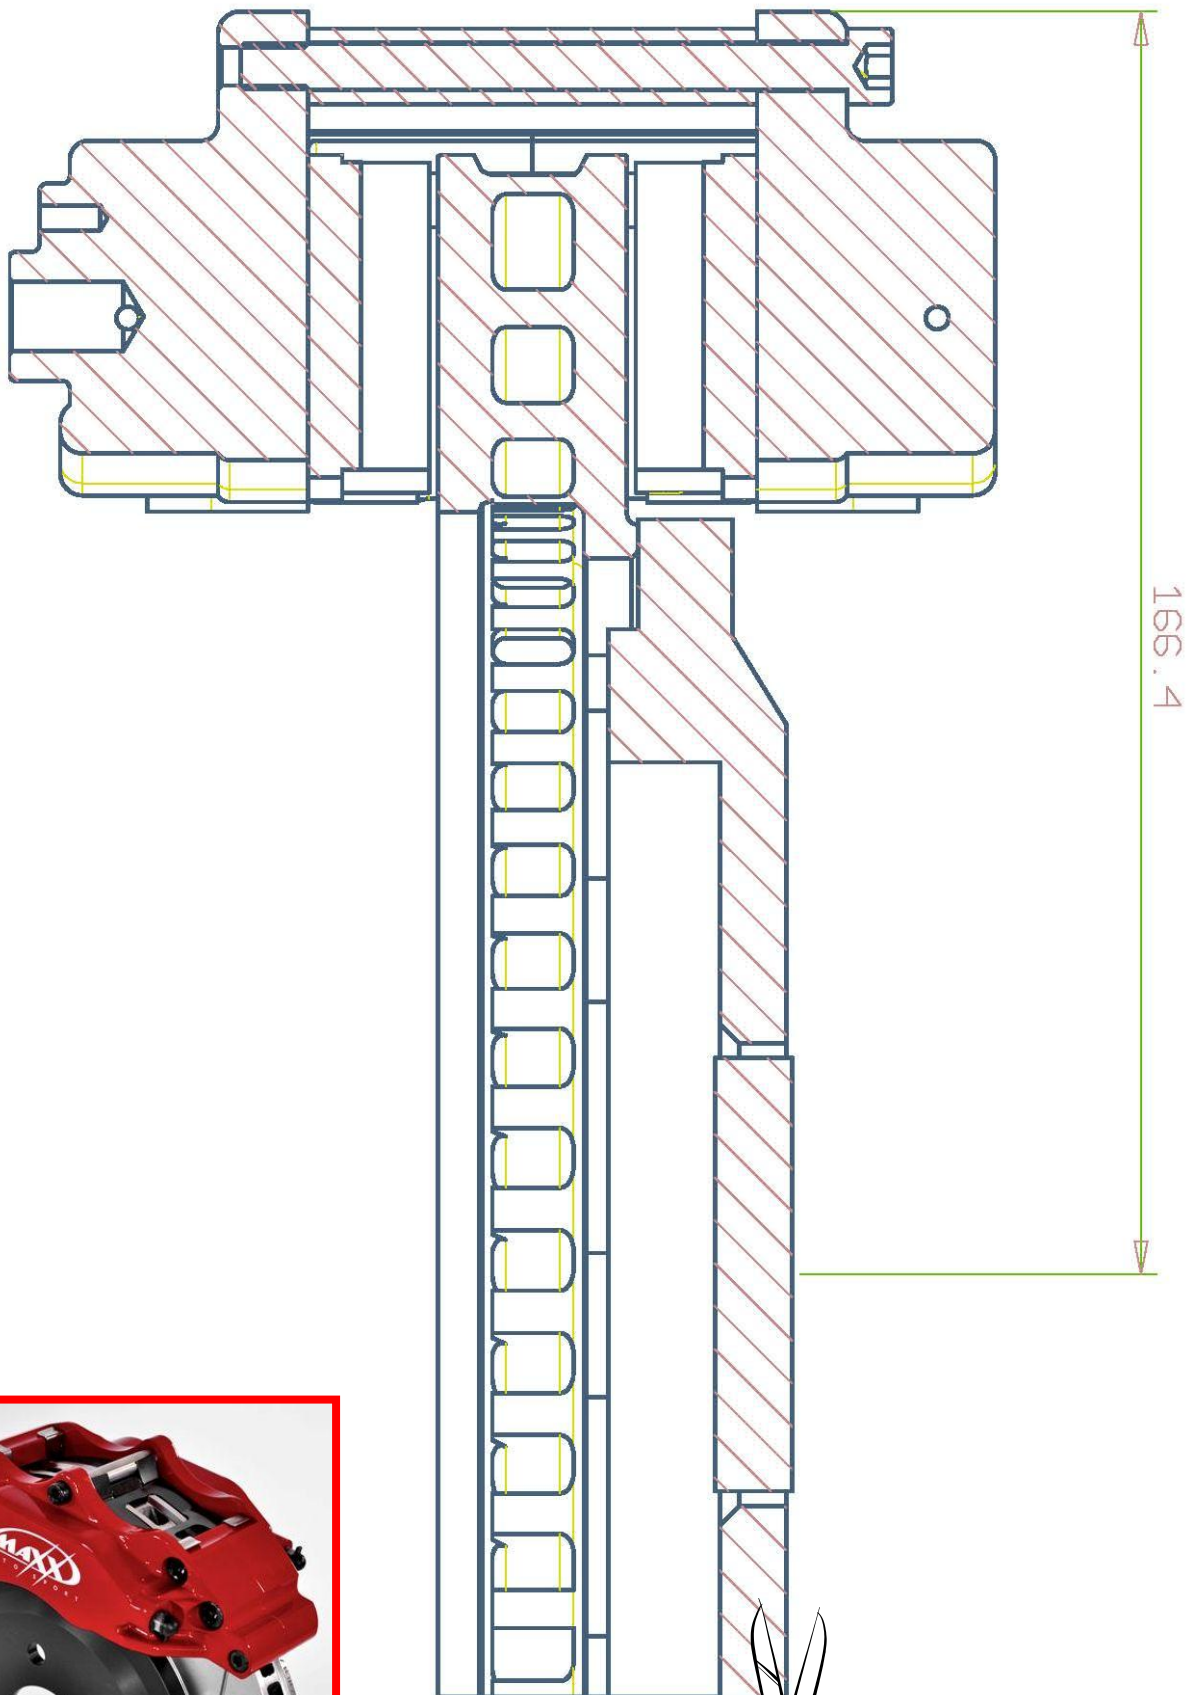

V-MAXX Autosport Wheel Fitment Chart for kit 20 RE290 03

166.4

200 MM

185 MM