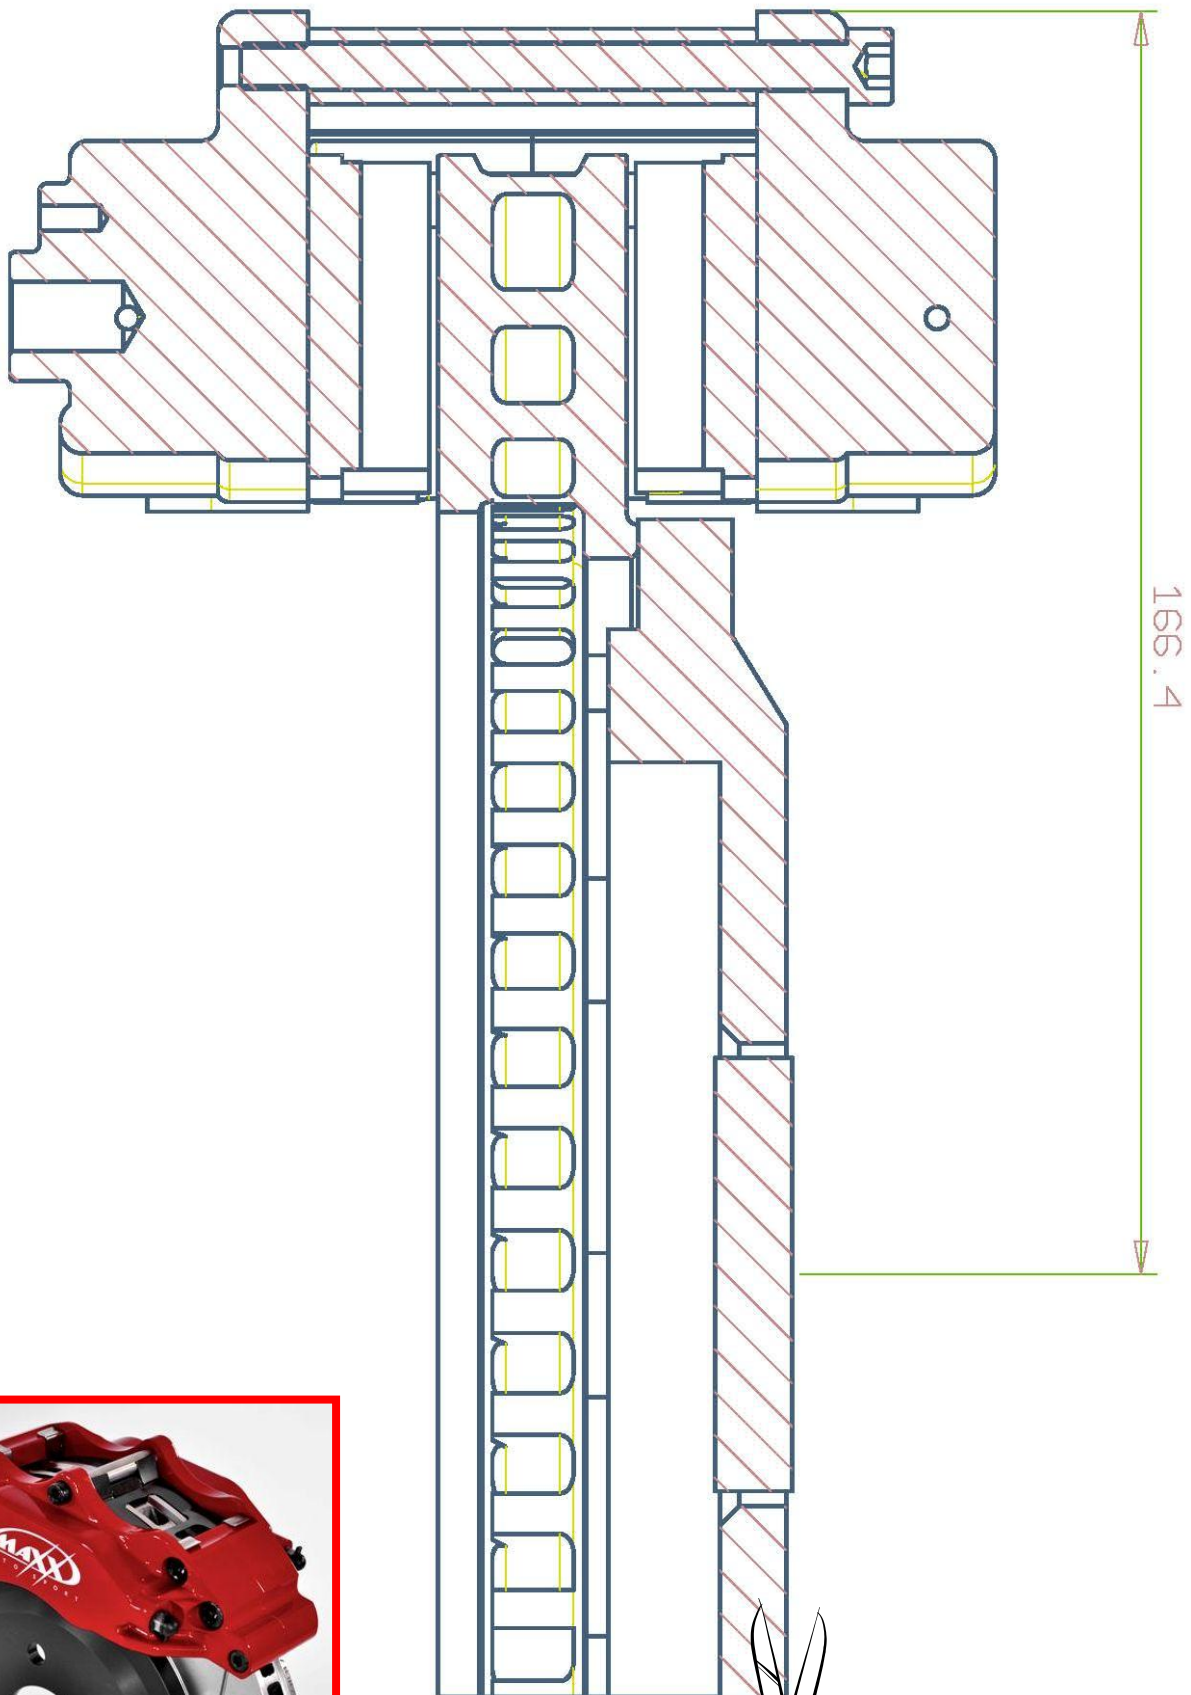

V-MAXX Autosport Wheel Fitment Chart for kit 20 RE290 01

200 MM

185 MM