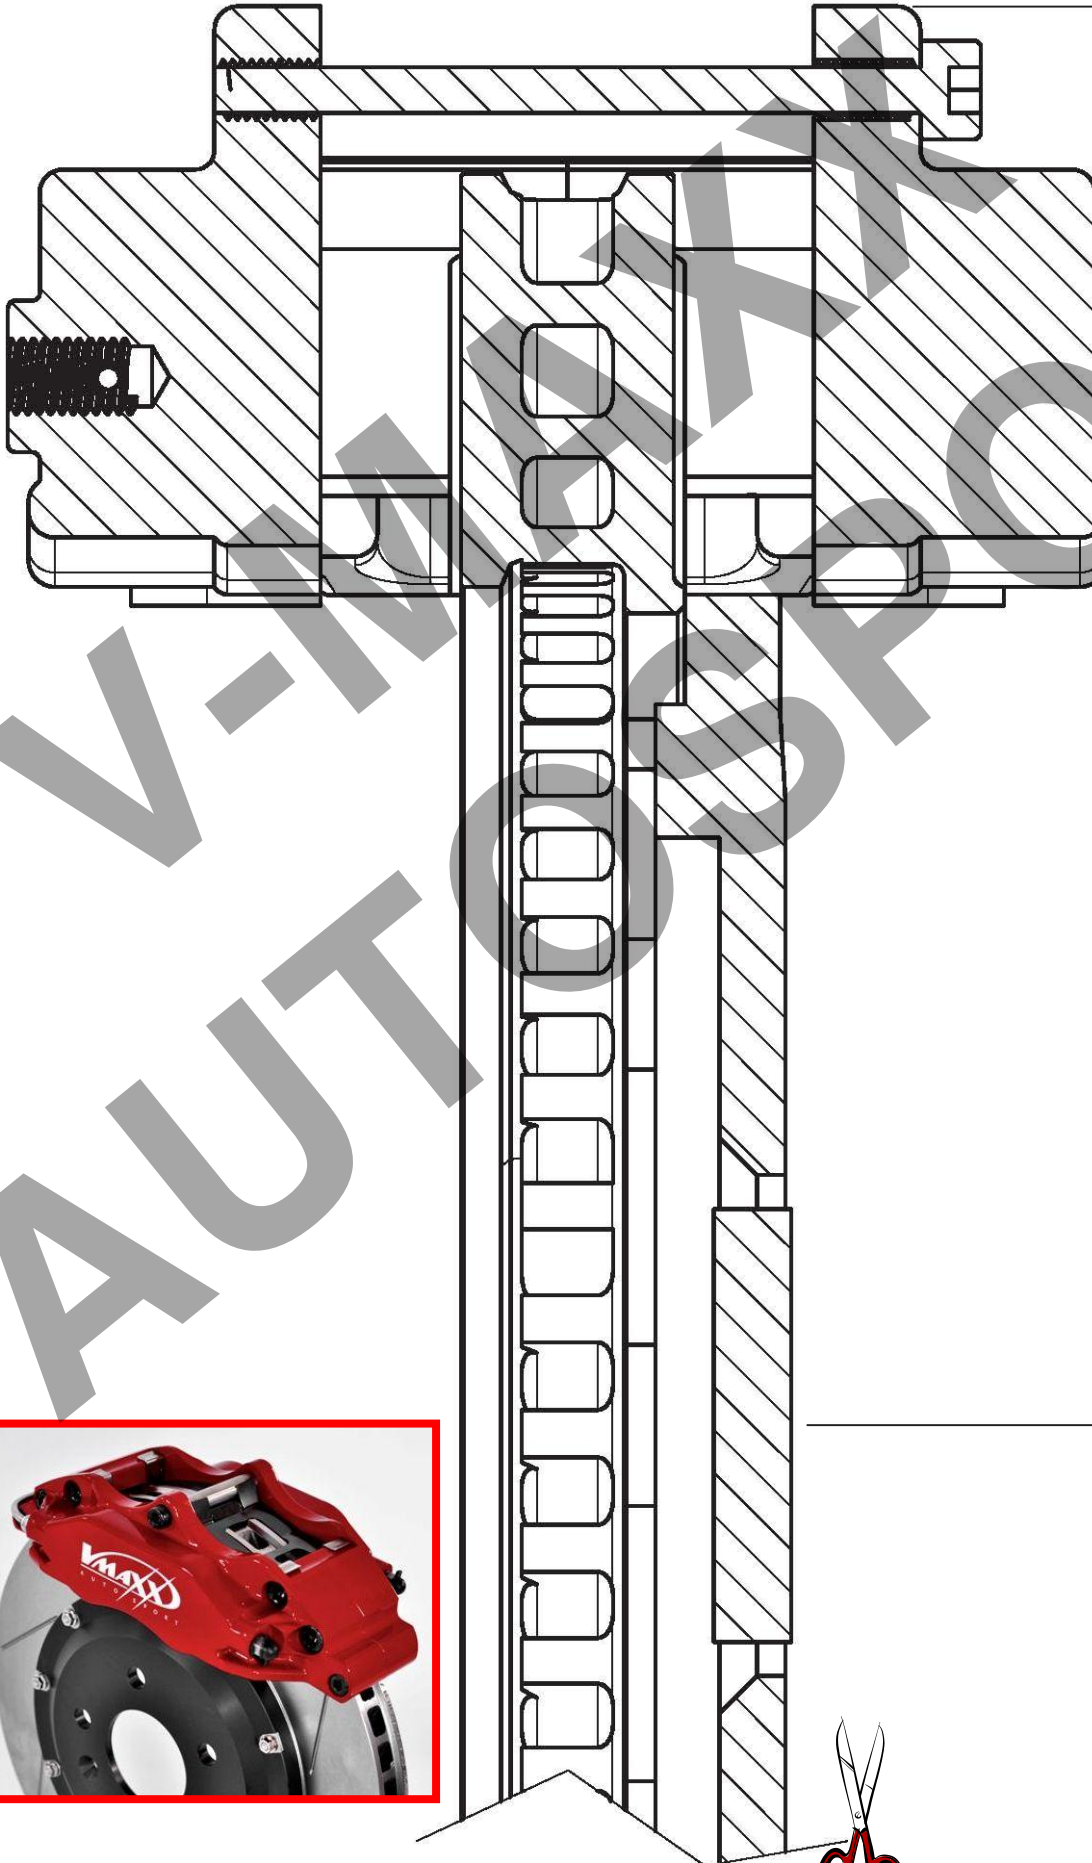

# V-MAXX Autosport Wheel Fitment Chart for kit 20 PE330 05

276 MM

187

186 MM