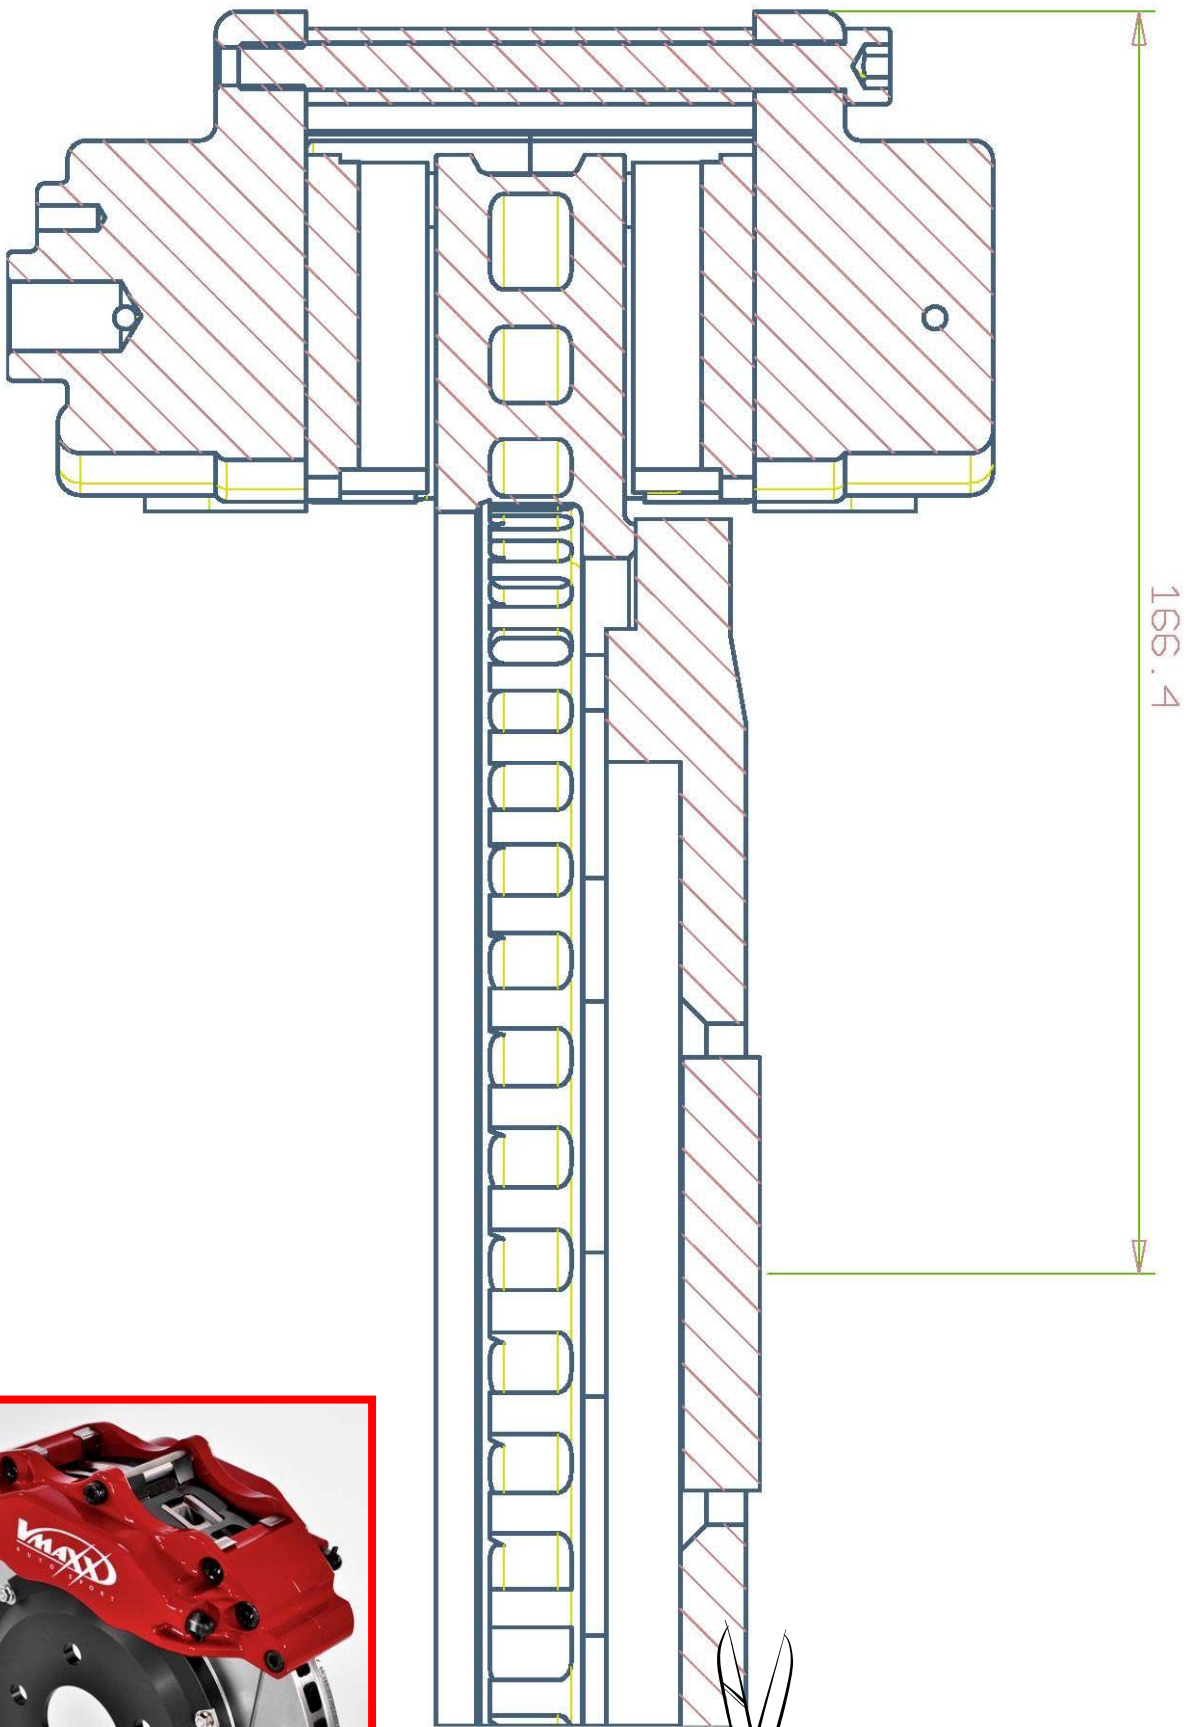

# V-MAXX Autosport Wheel Fitment Chart for kit 20 PE290 04

200 MM

185 MM