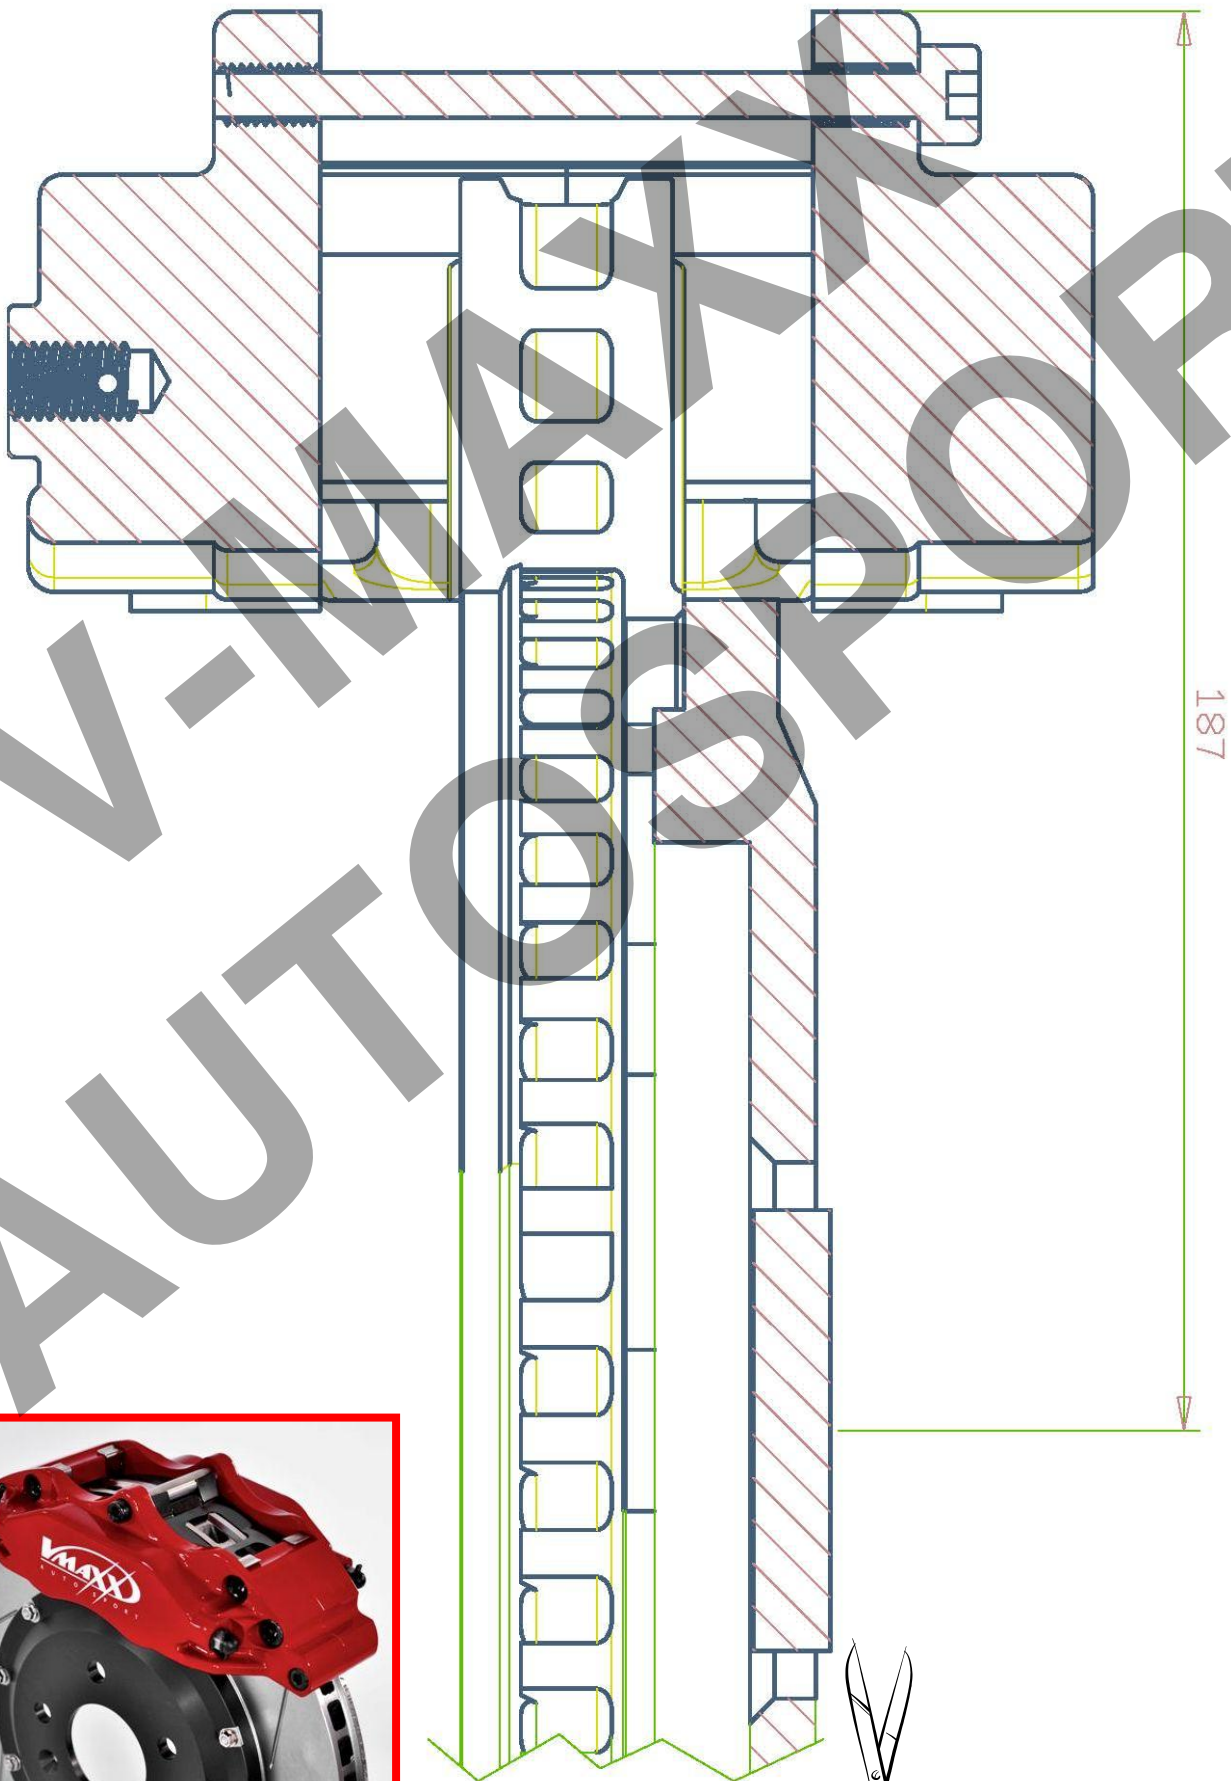

V-MAXX Autosport Wheel Fitment Chart for kit 20 OP330 11

276 MM

187

186 MM