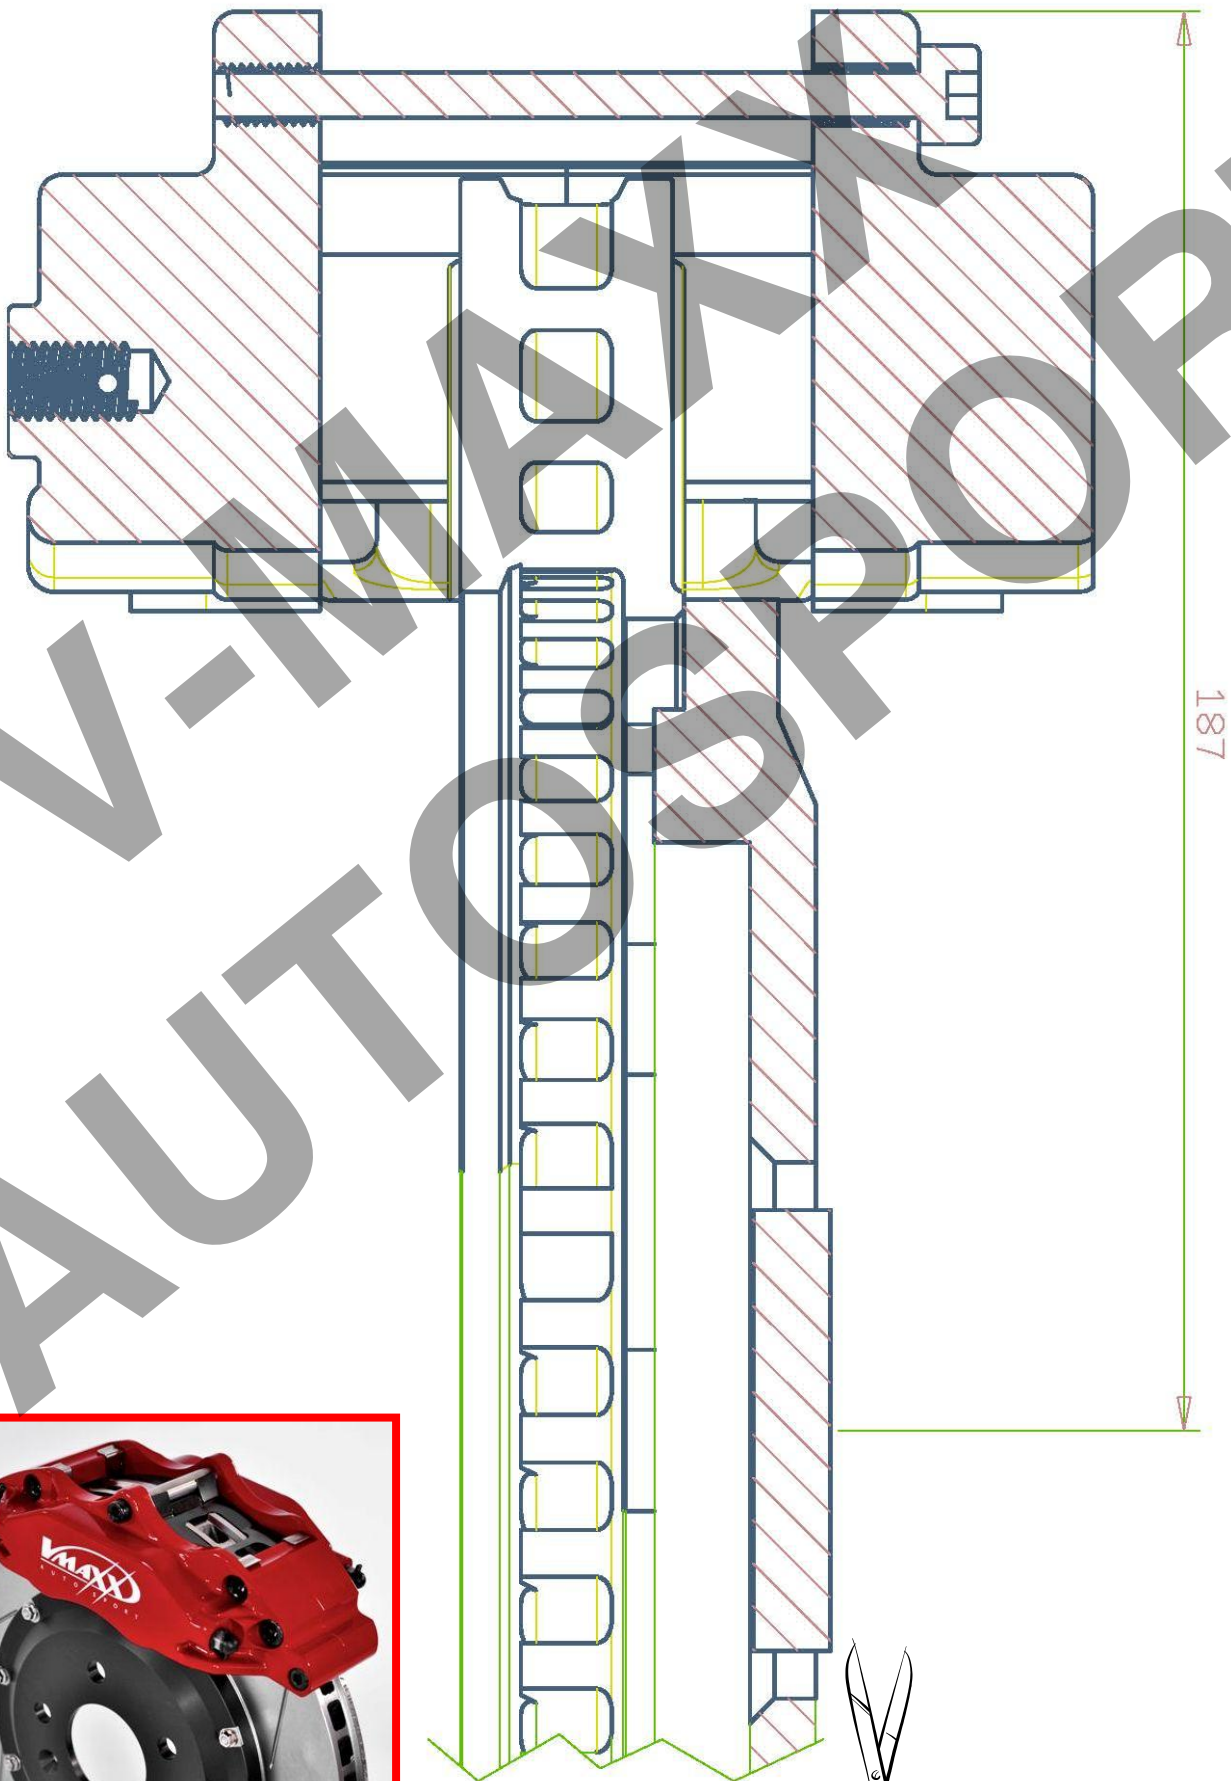

# V-MAXX Autosport Wheel Fitment Chart for kit 20 OP330 10

276 MM

187

186 MM