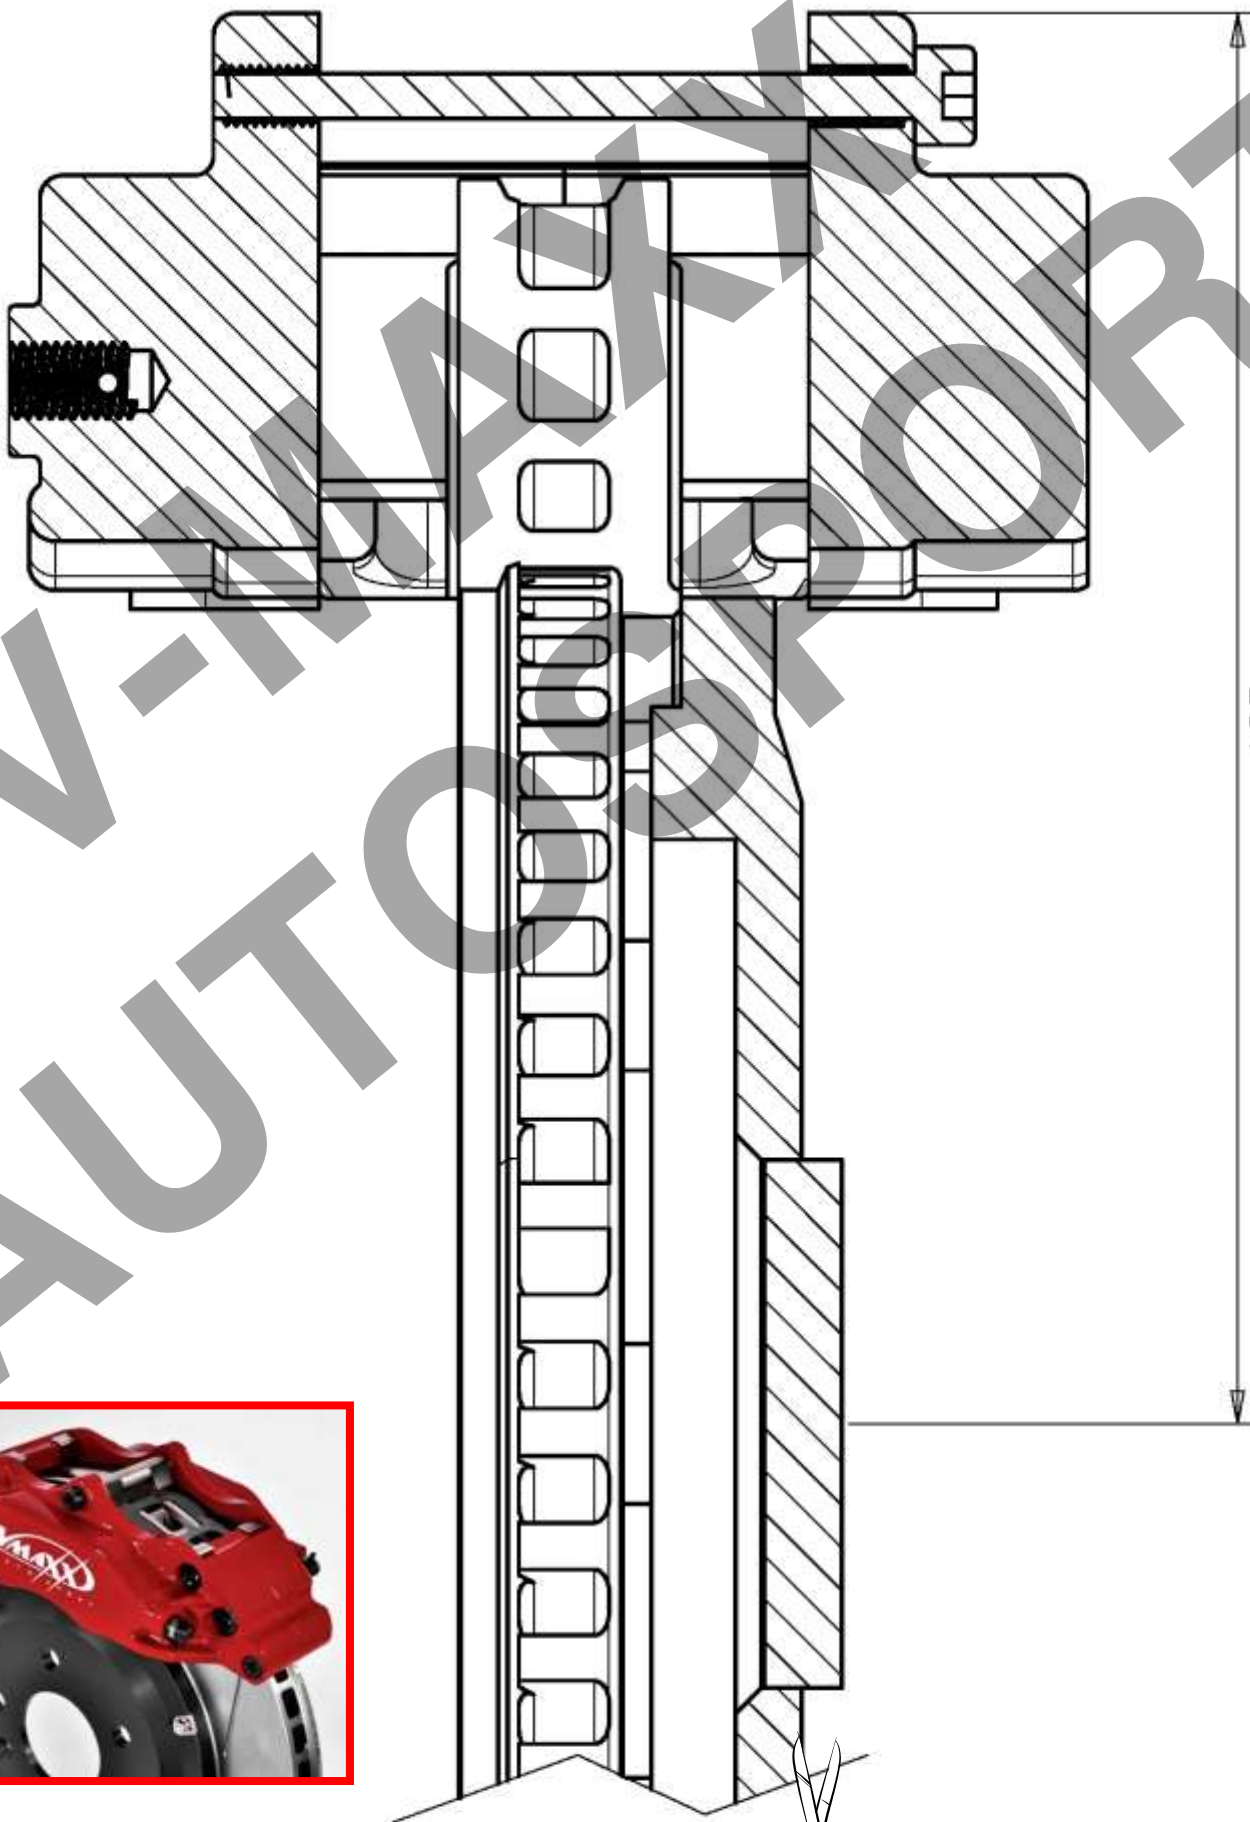

V-MAXX Autosport Wheel Fitment Chart for kit 20 OP330 02

276 MM

187

186 MM