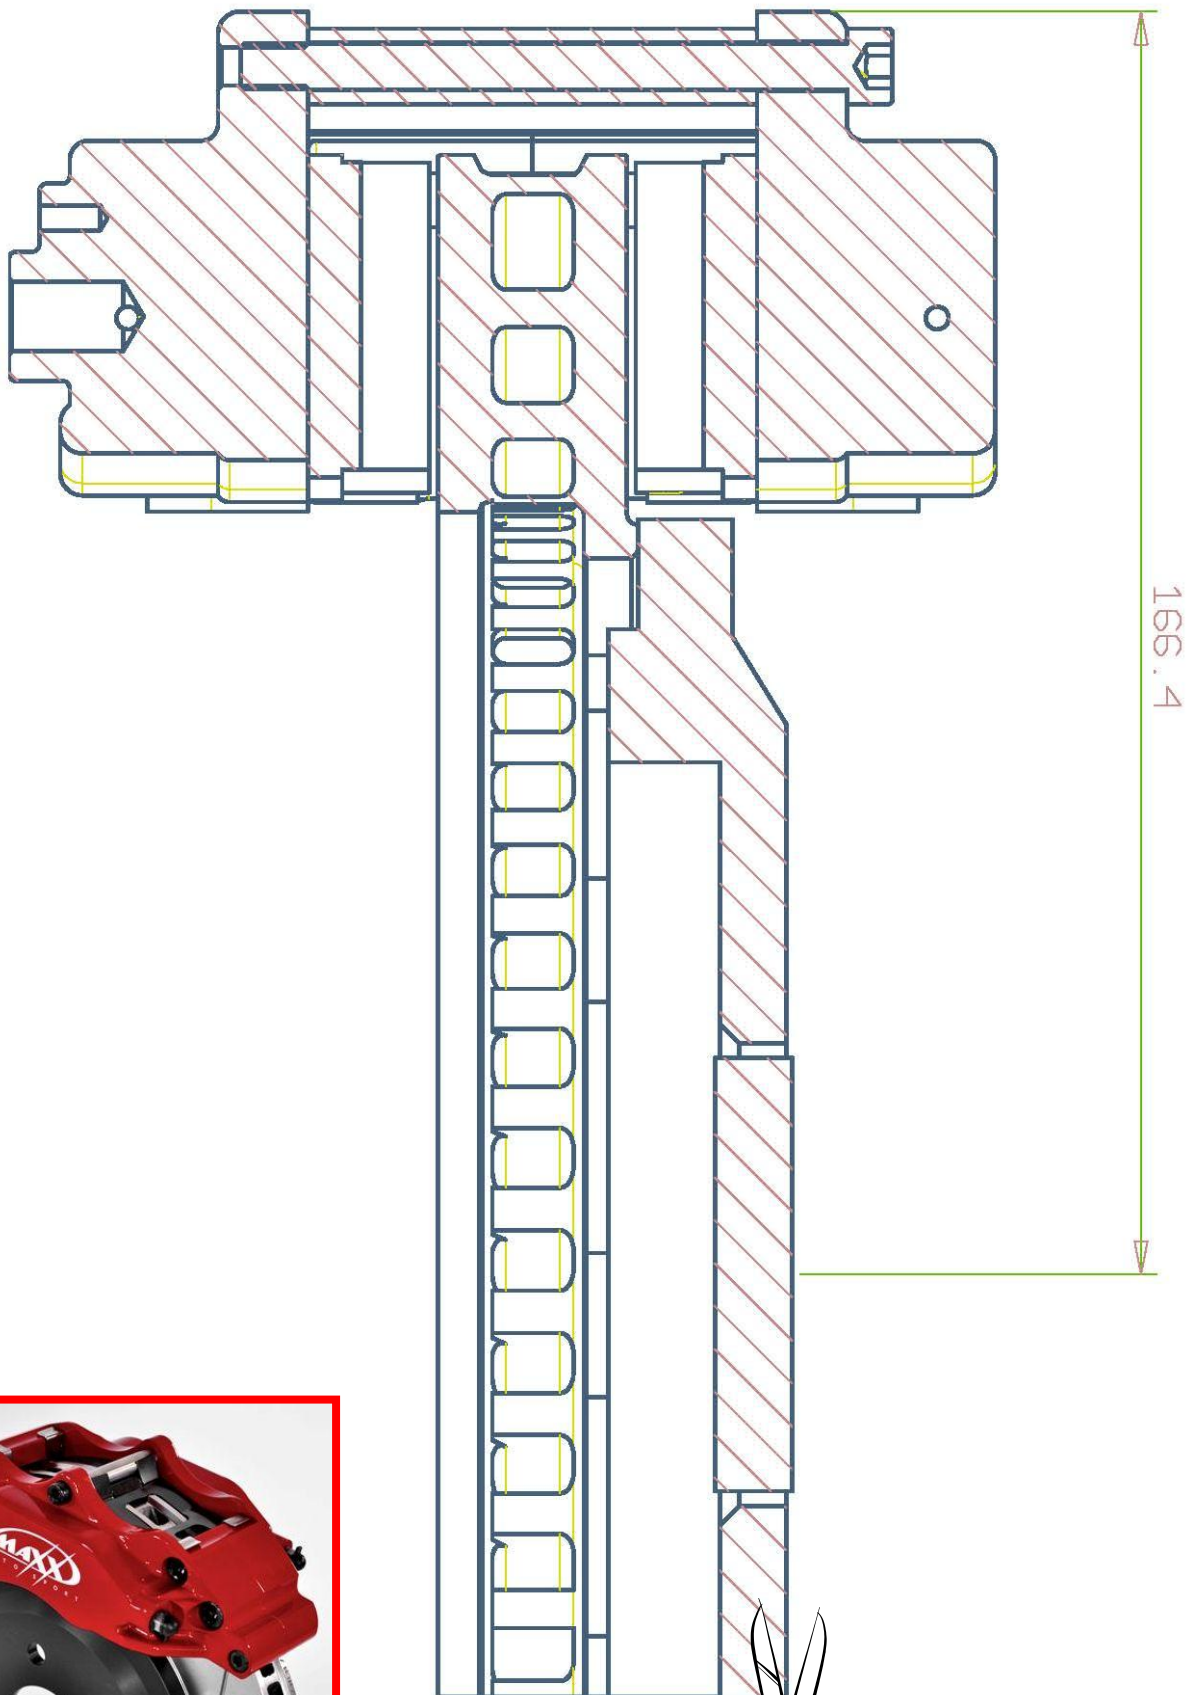

# V-MAXX Autosport Wheel Fitment Chart for kit 20 NI290 02

200 MM

185 MM