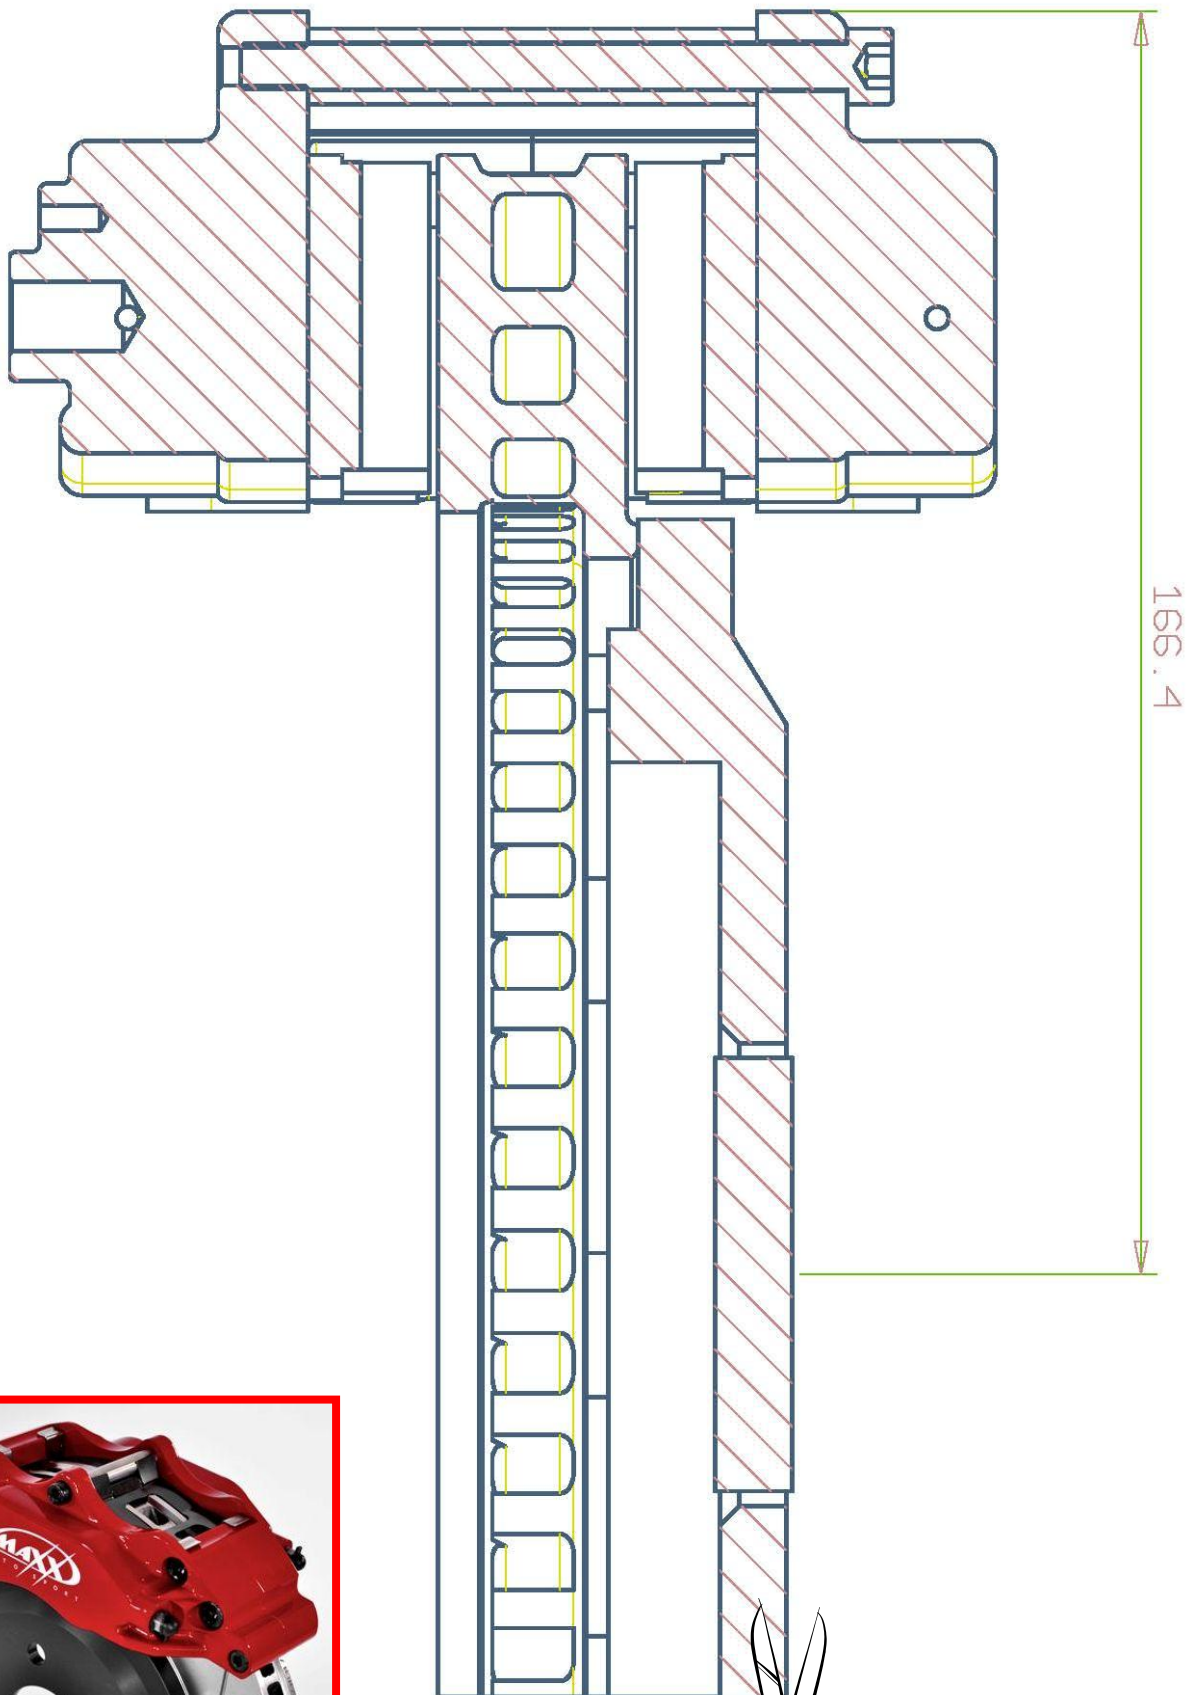

V-MAXX Autosport Wheel Fitment Chart for kit 20 NI290 01

200 MM

185 MM