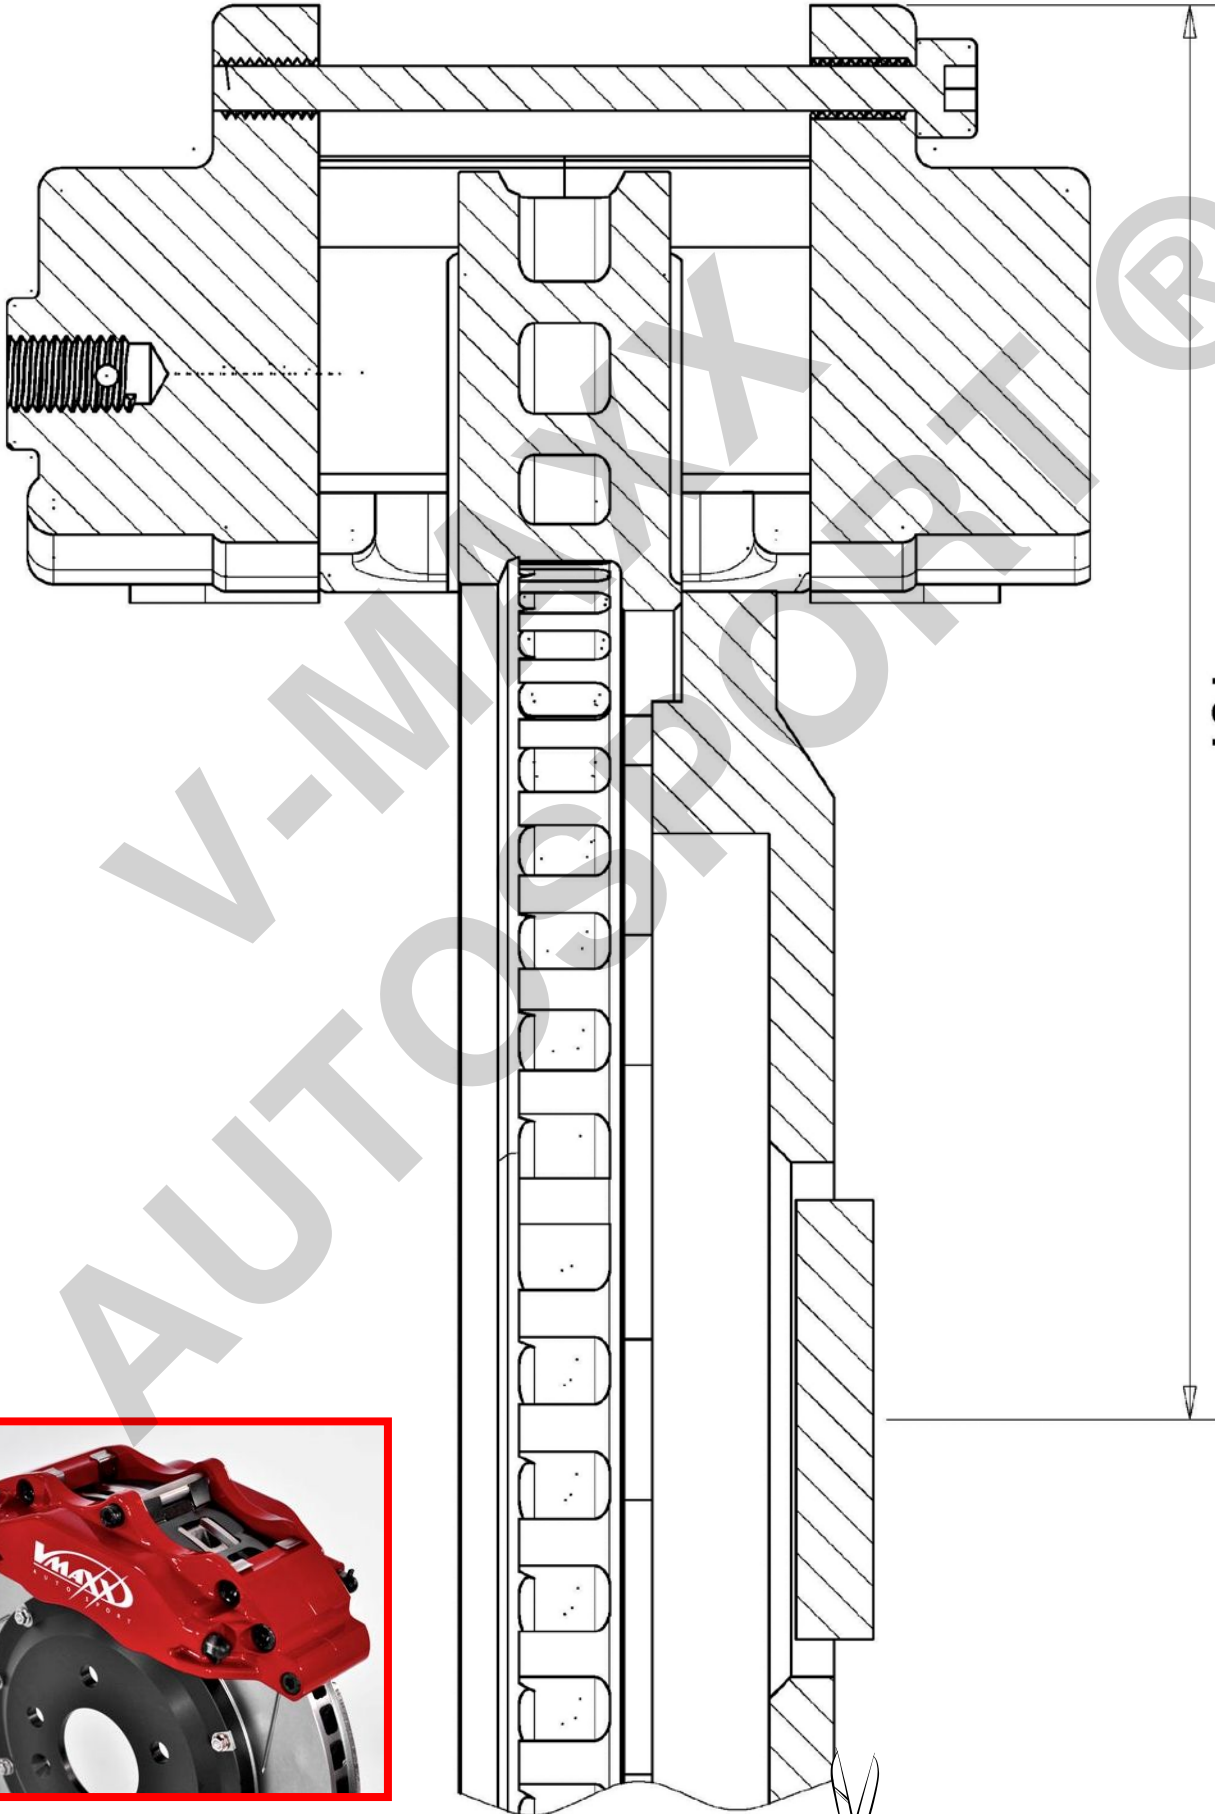

# V-MAXX Autosport Wheel Fitment Chart for kit 20 MN330 02

186 MM

276 MM

187