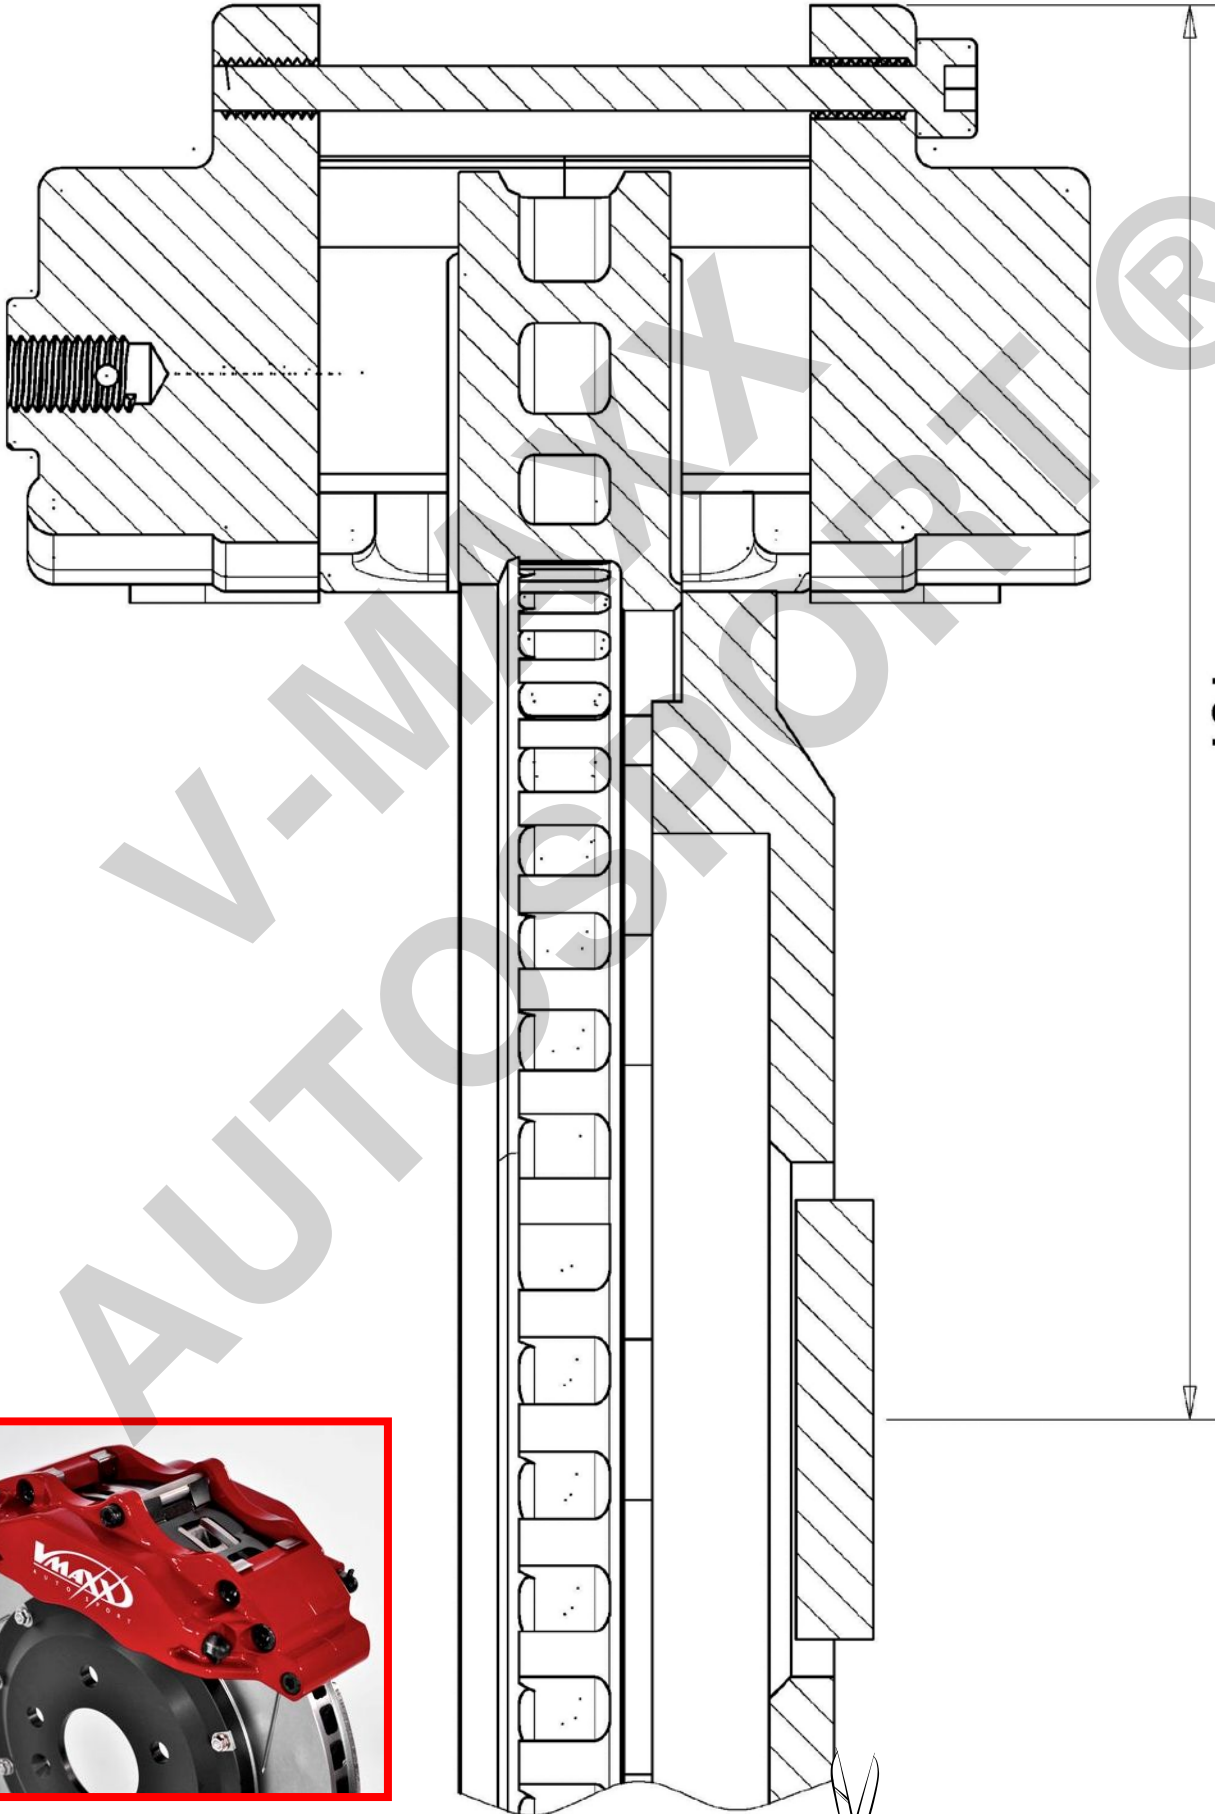

# V-MAXX Autosport Wheel Fitment Chart for kit 20 MN330 01

276 MM

187

186 MM