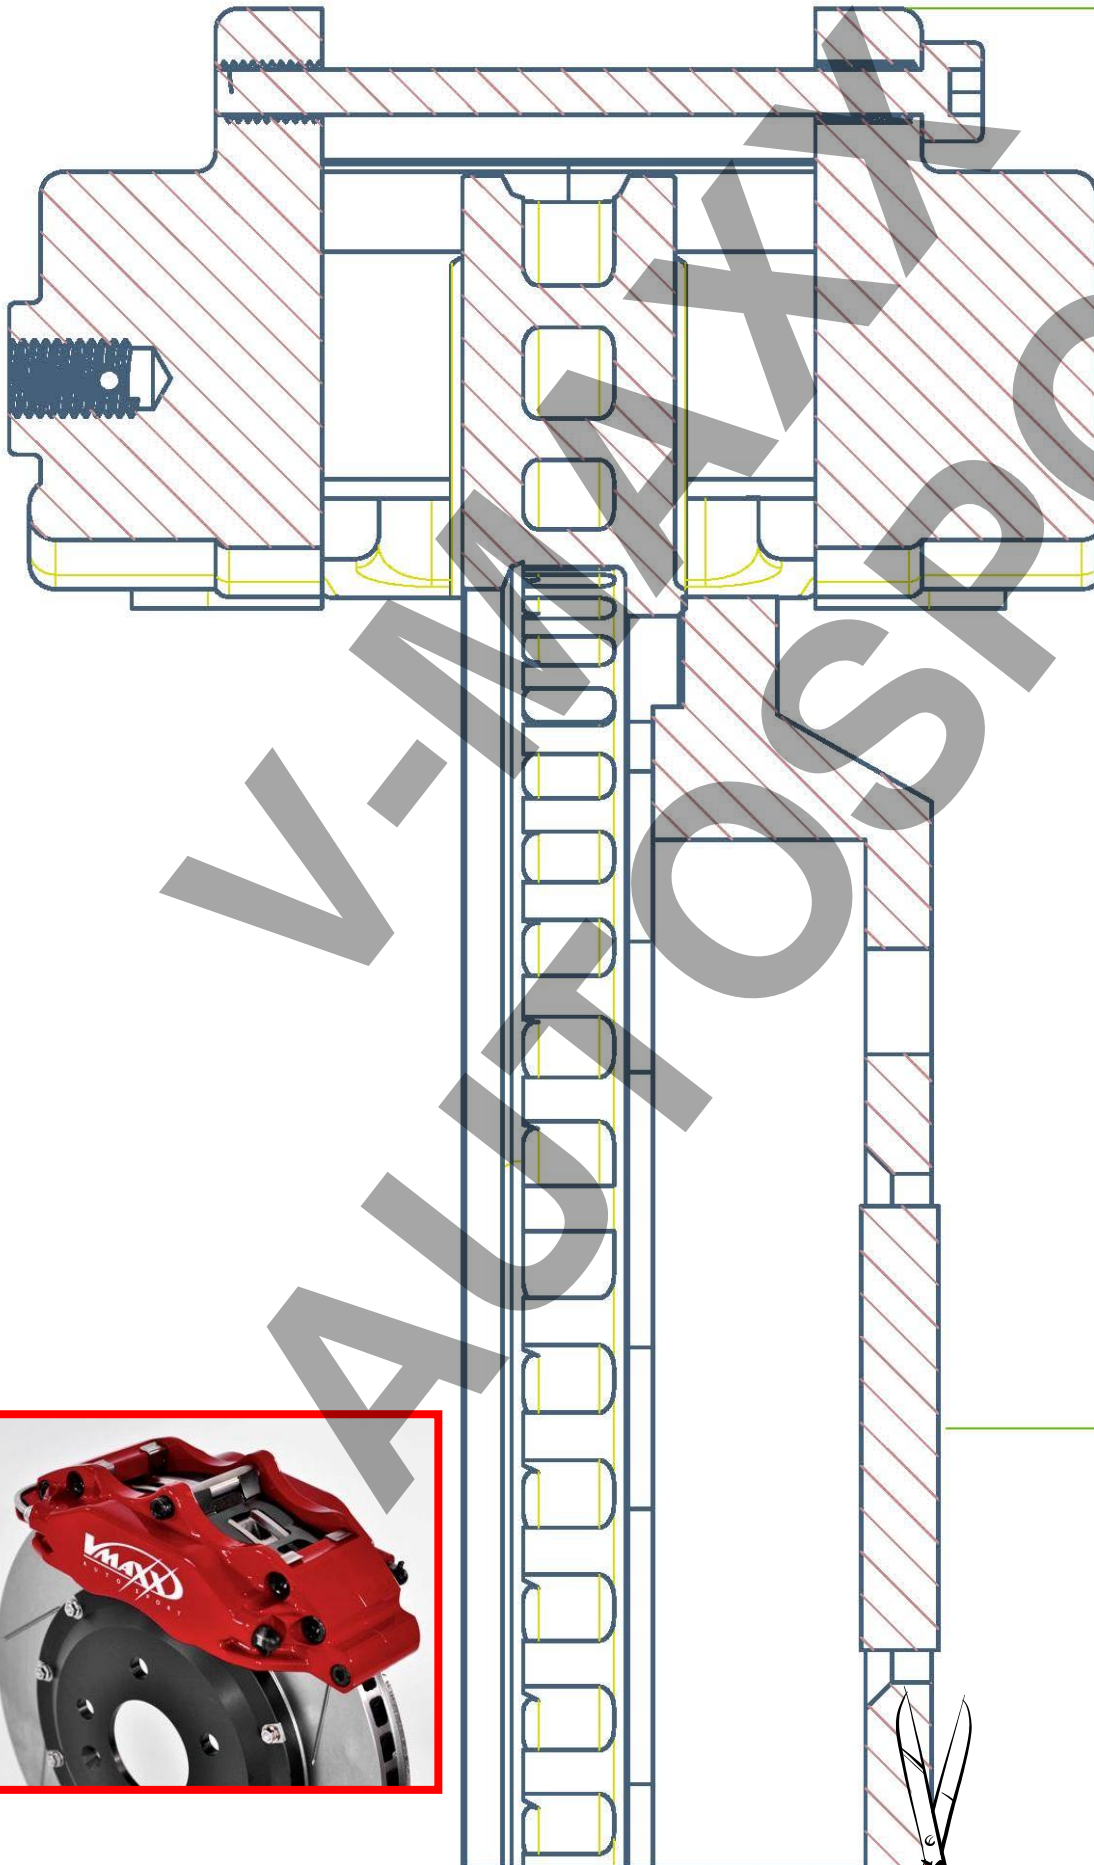

V-MAXX Autosport Wheel Fitment Chart for kit 20 MB330 06

187

200 MM

185 MM