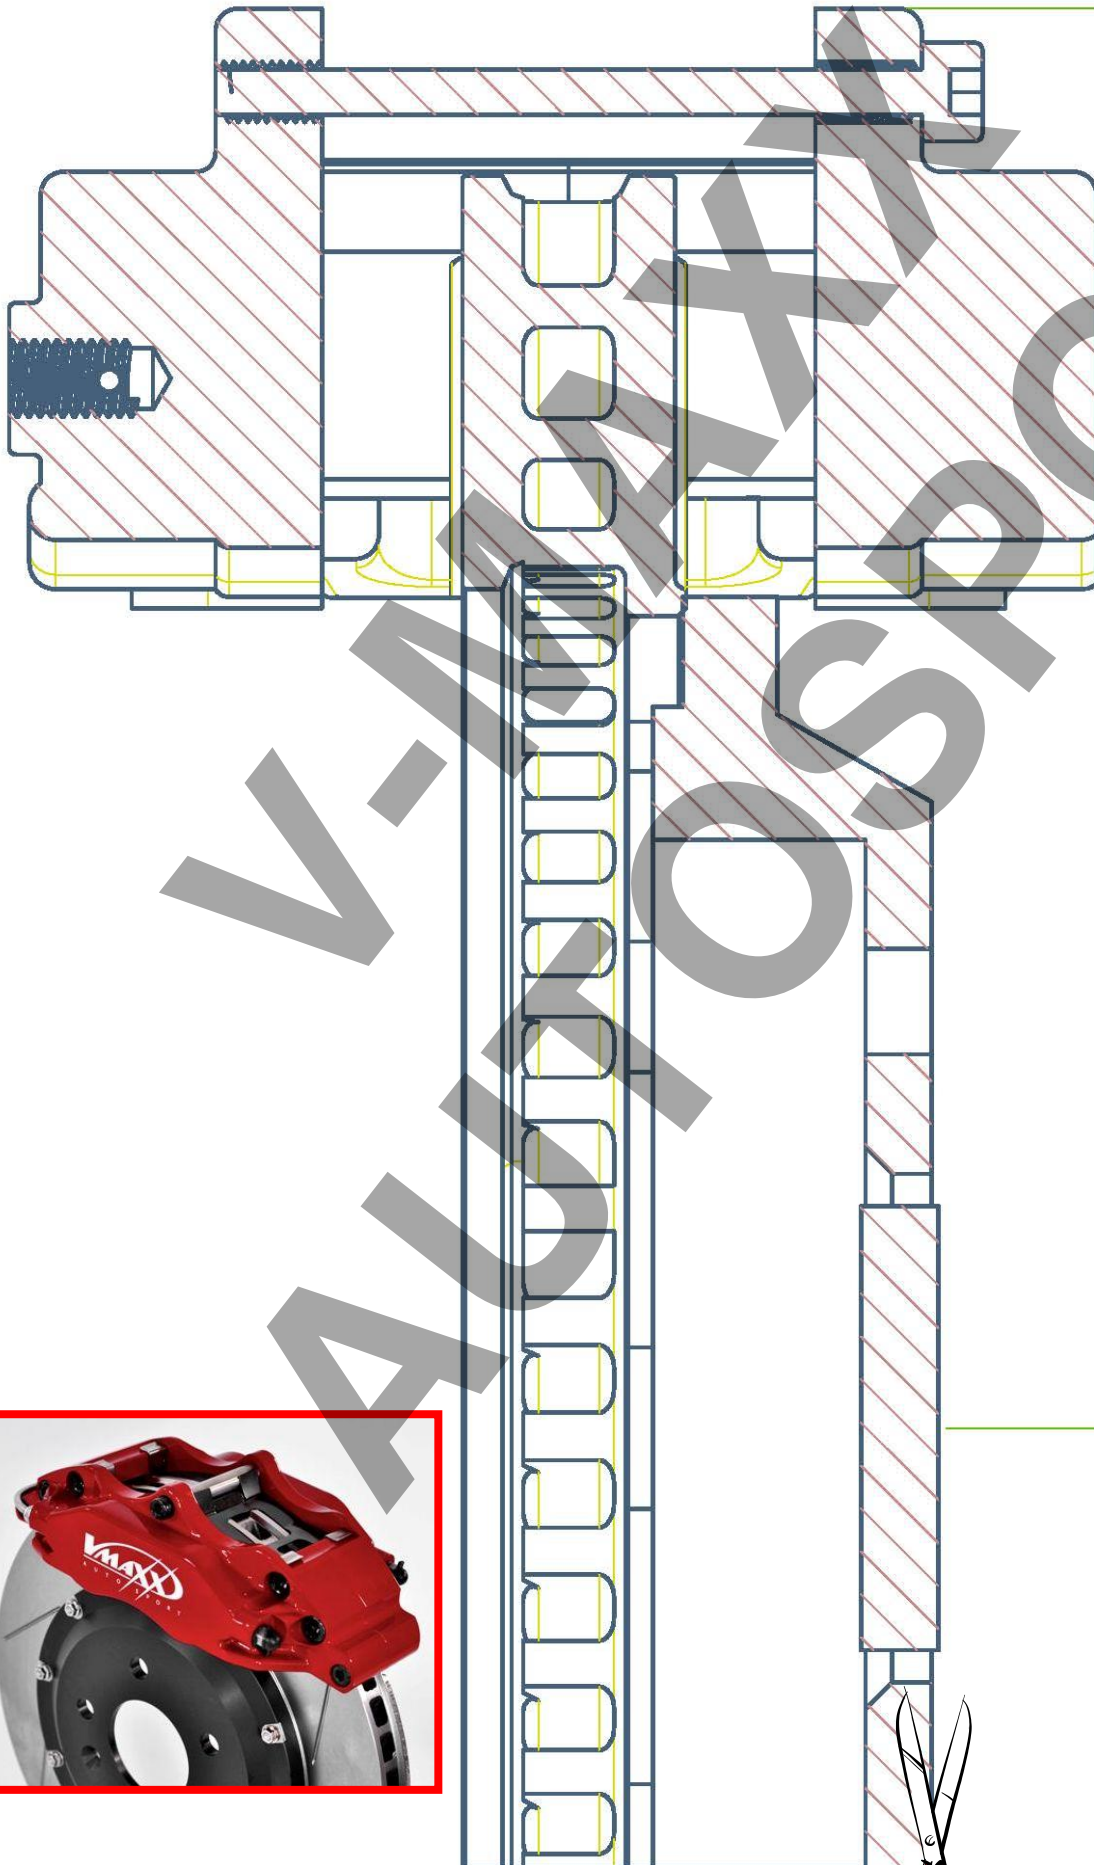

# V-MAXX Autosport Wheel Fitment Chart for kit 20 MB330 05

187

200 MM

185 MM