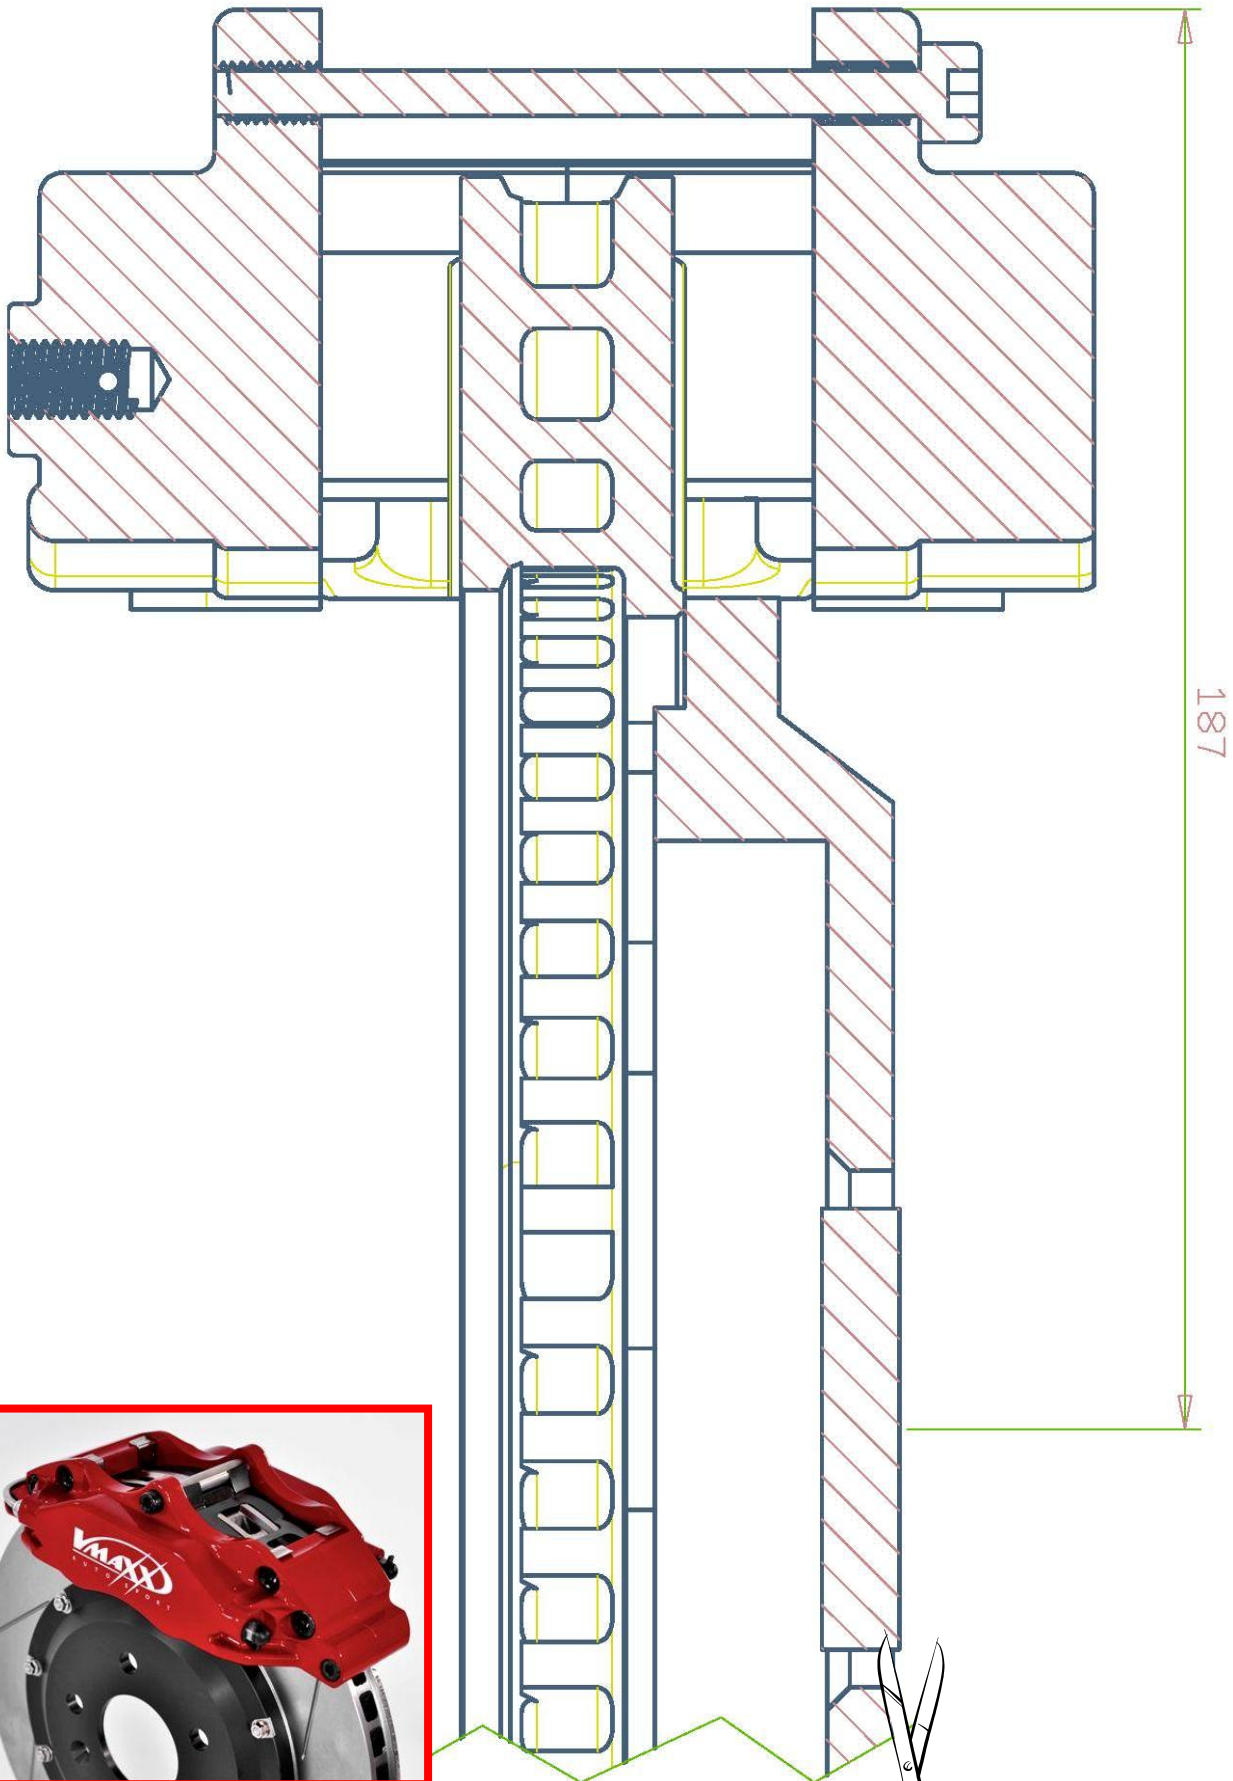

V-MAXX Autosport Wheel Fitment Chart for kit 20 MA330 07

276 MM

187

186 MM