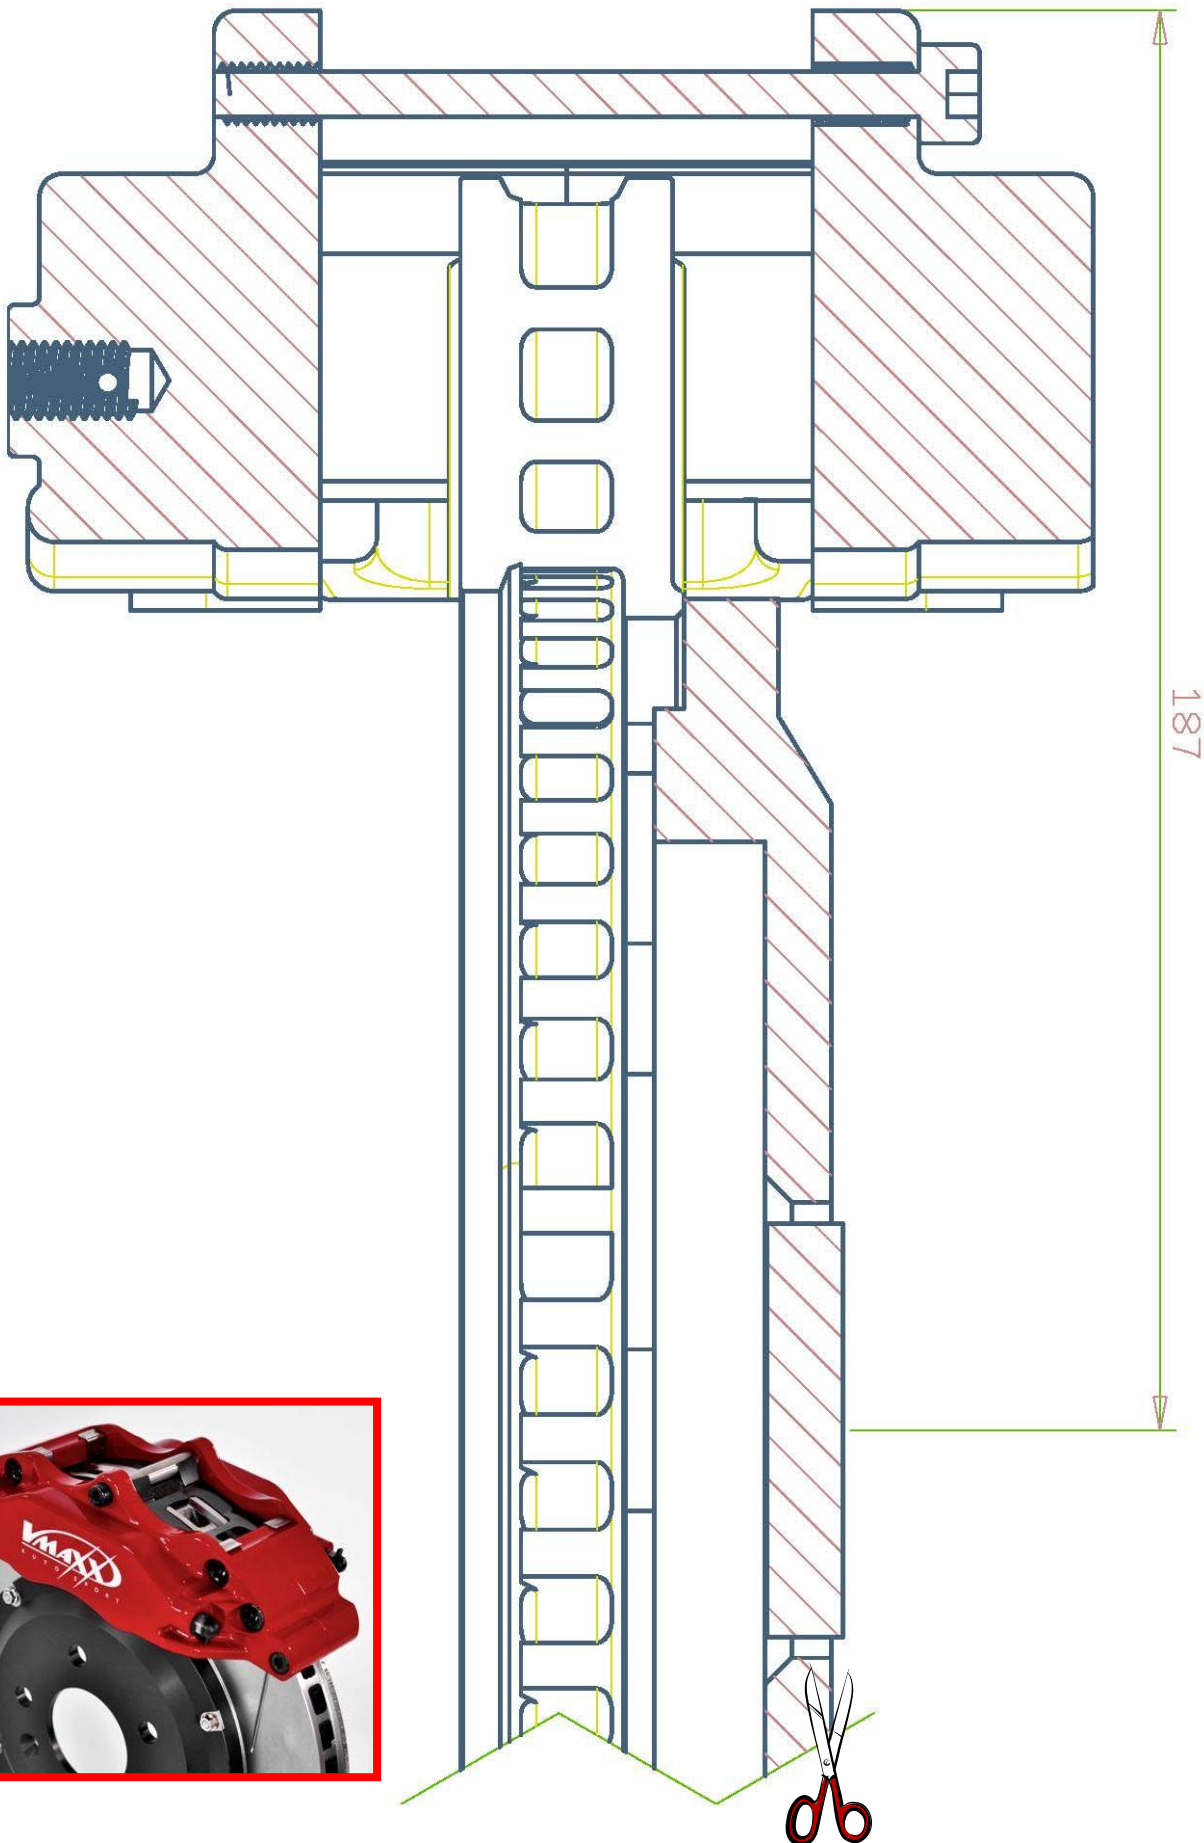

V-MAXX Autosport Wheel Fitment Chart for kit 20 MA330 04

276 MM

187

186 MM