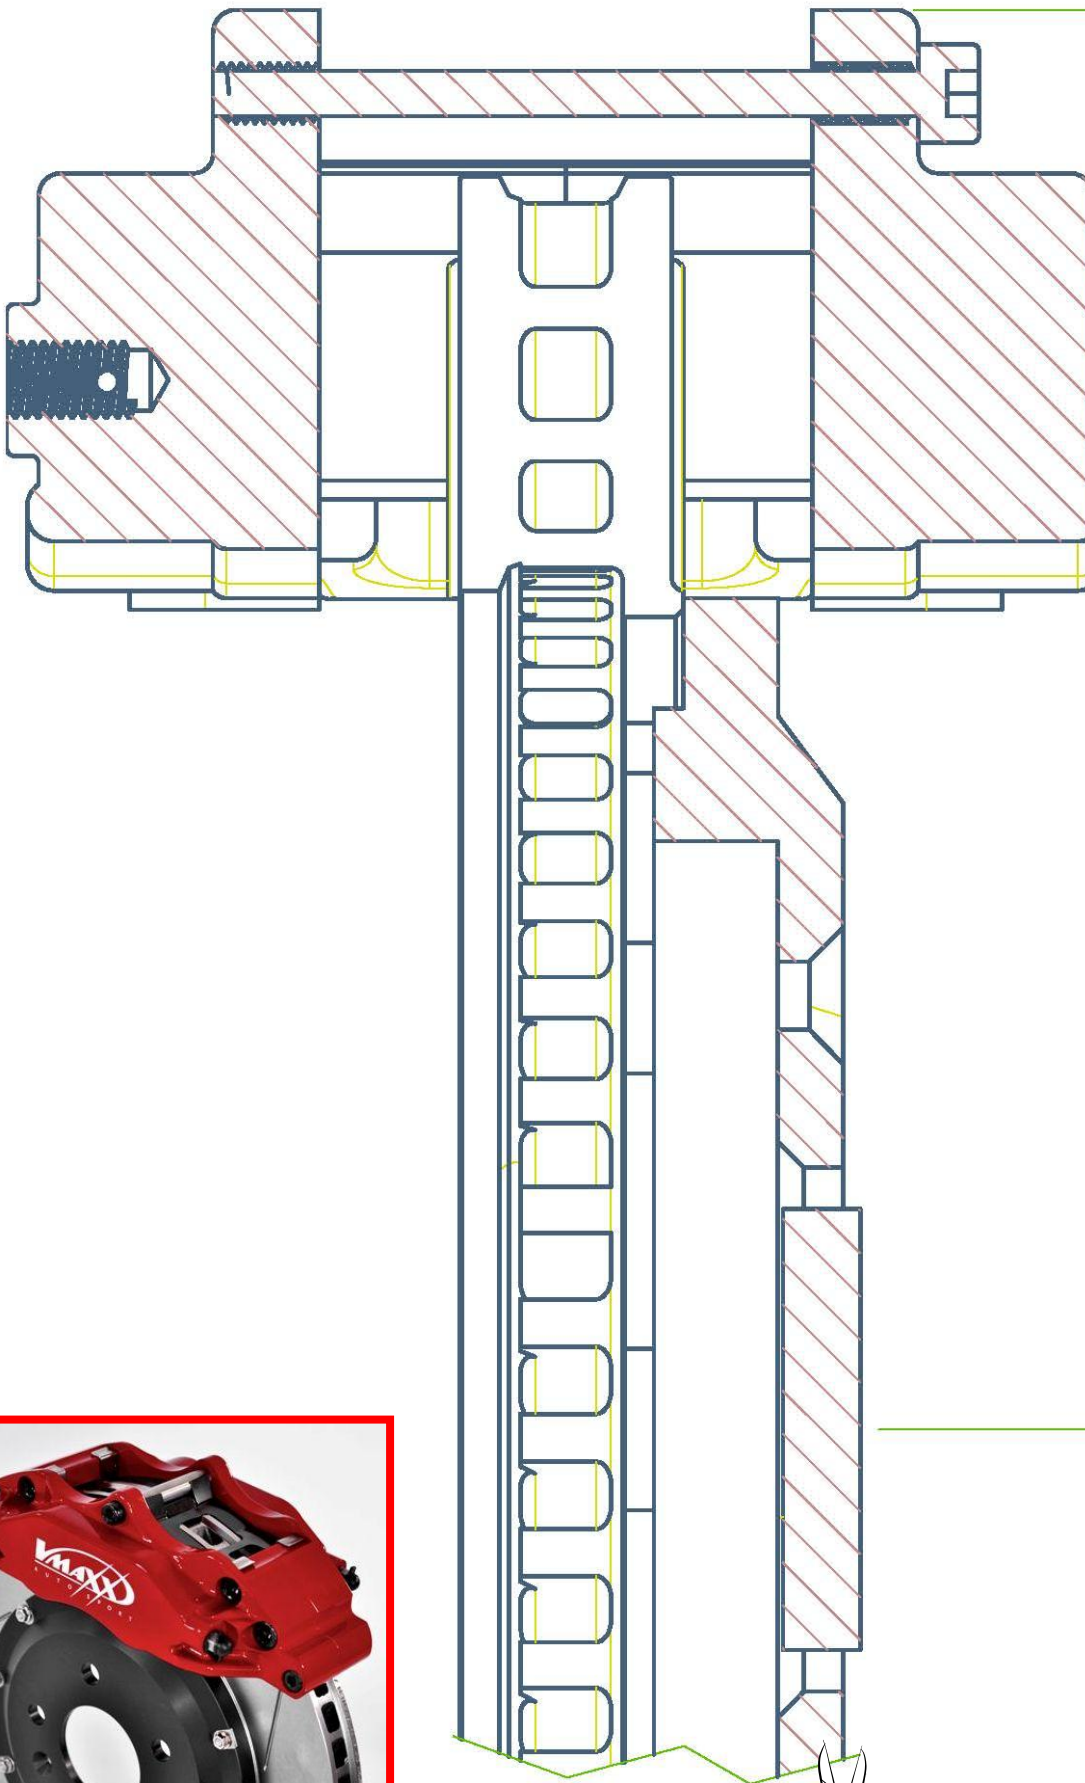

V-MAXX Autosport Wheel Fitment Chart for kit 20 Ki330 06

276 MM

187

186 MM