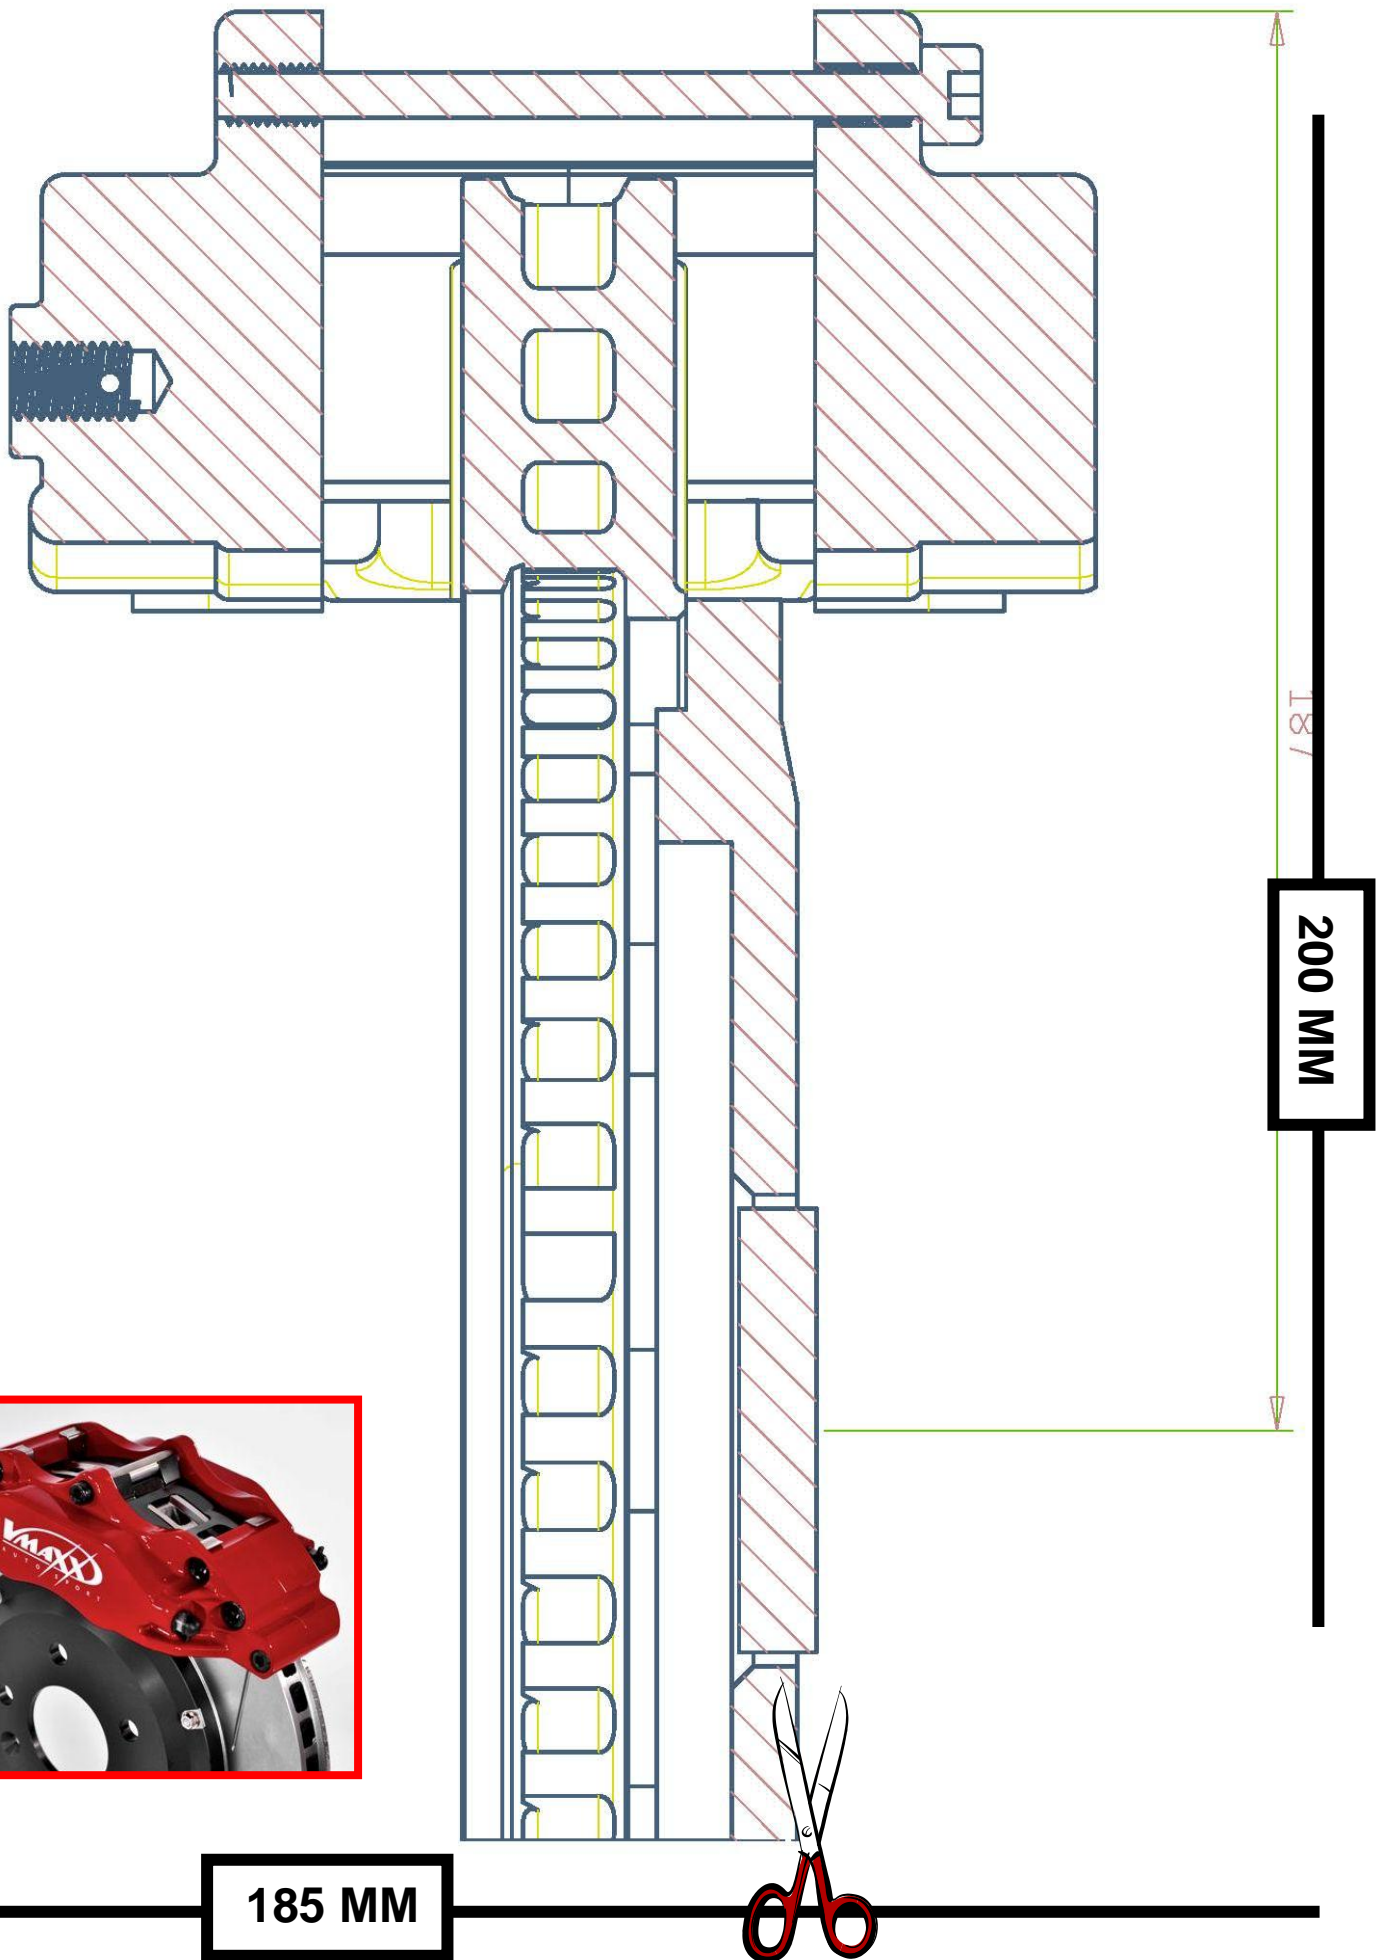

V-MAXX Autosport Wheel Fitment Chart for kit 20 KI330 05

185 MM

200 MM