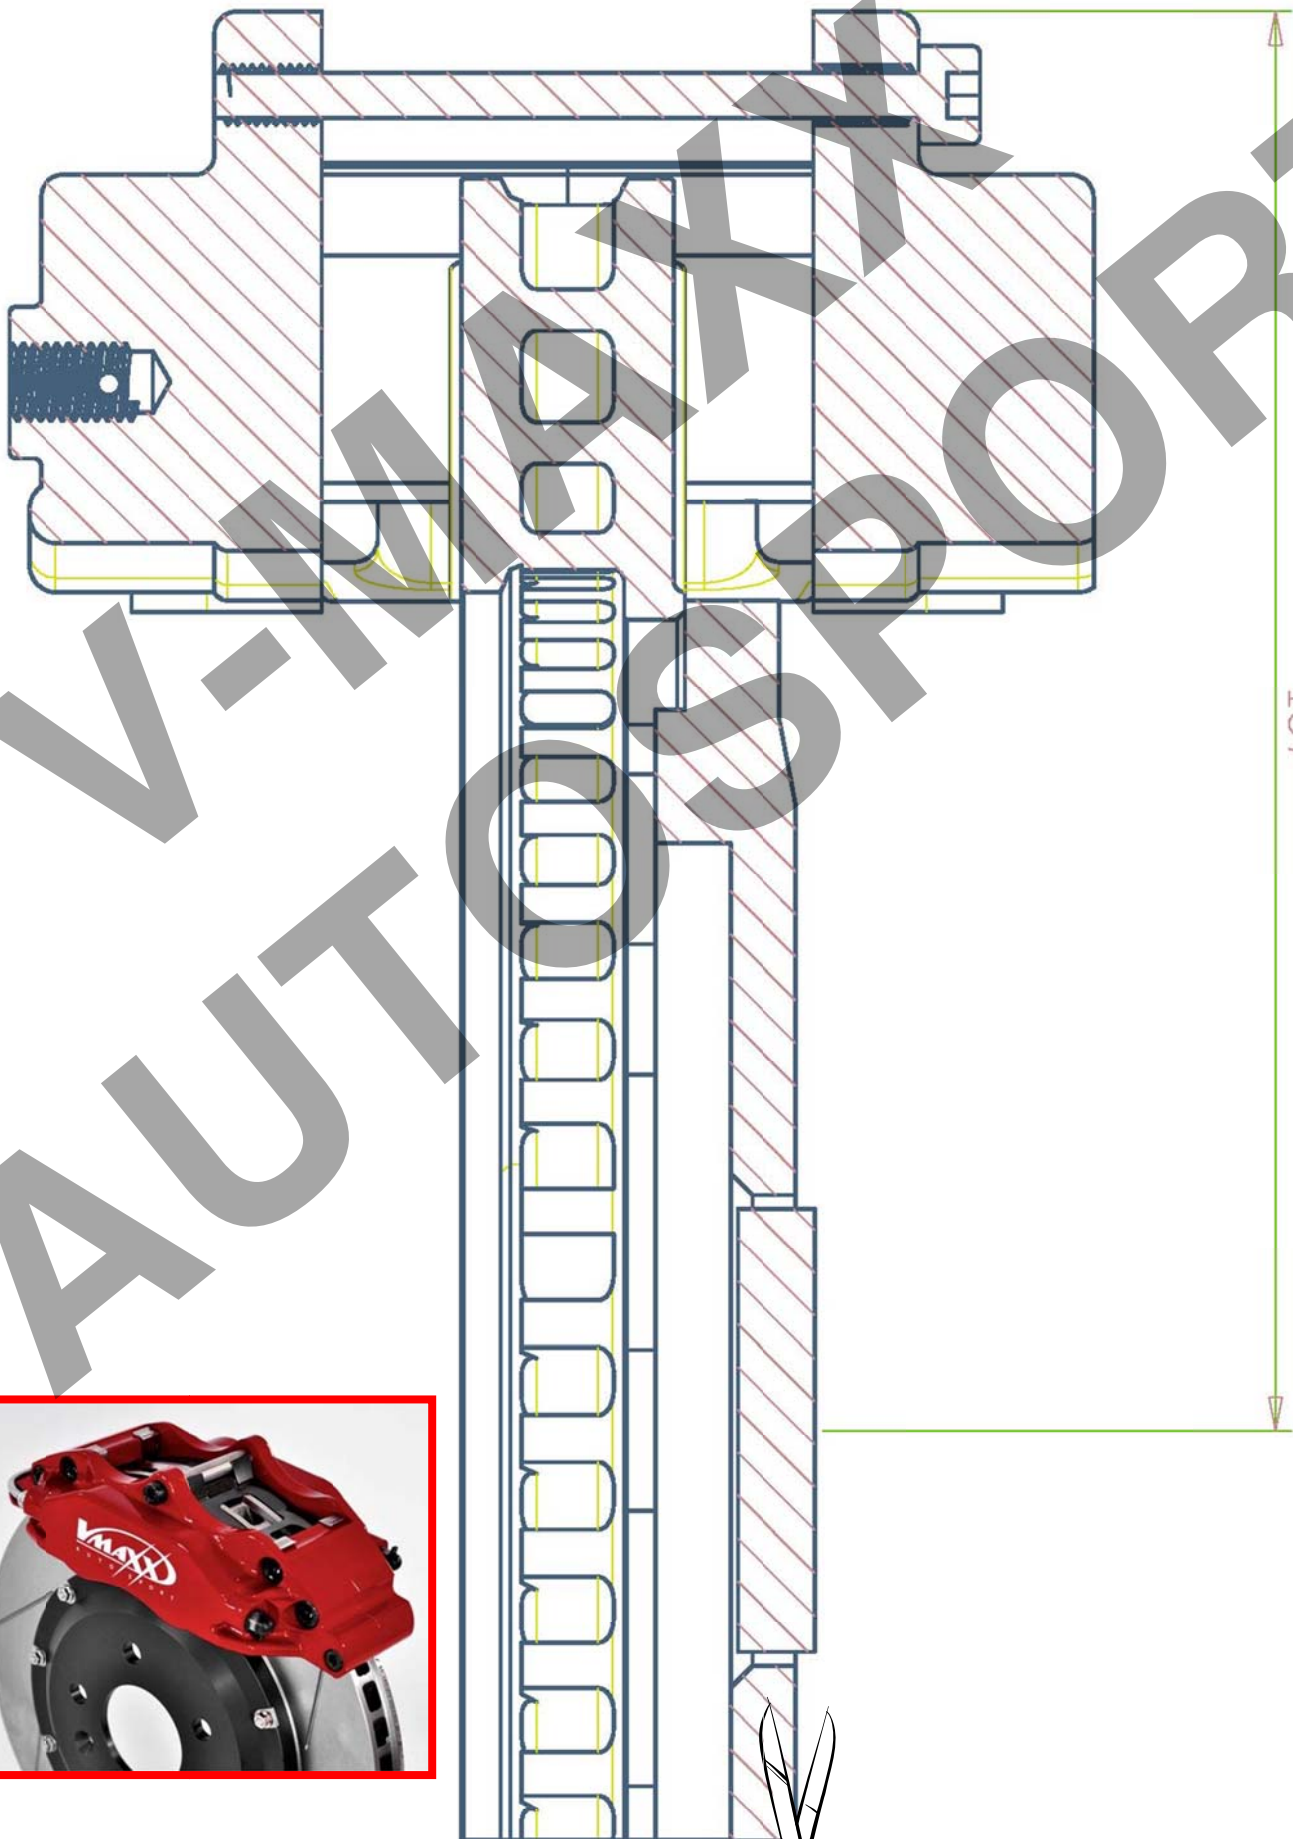

# V-MAXX Autosport Wheel Fitment Chart for kit 20 KI330 03

187

200 MM

185 MM