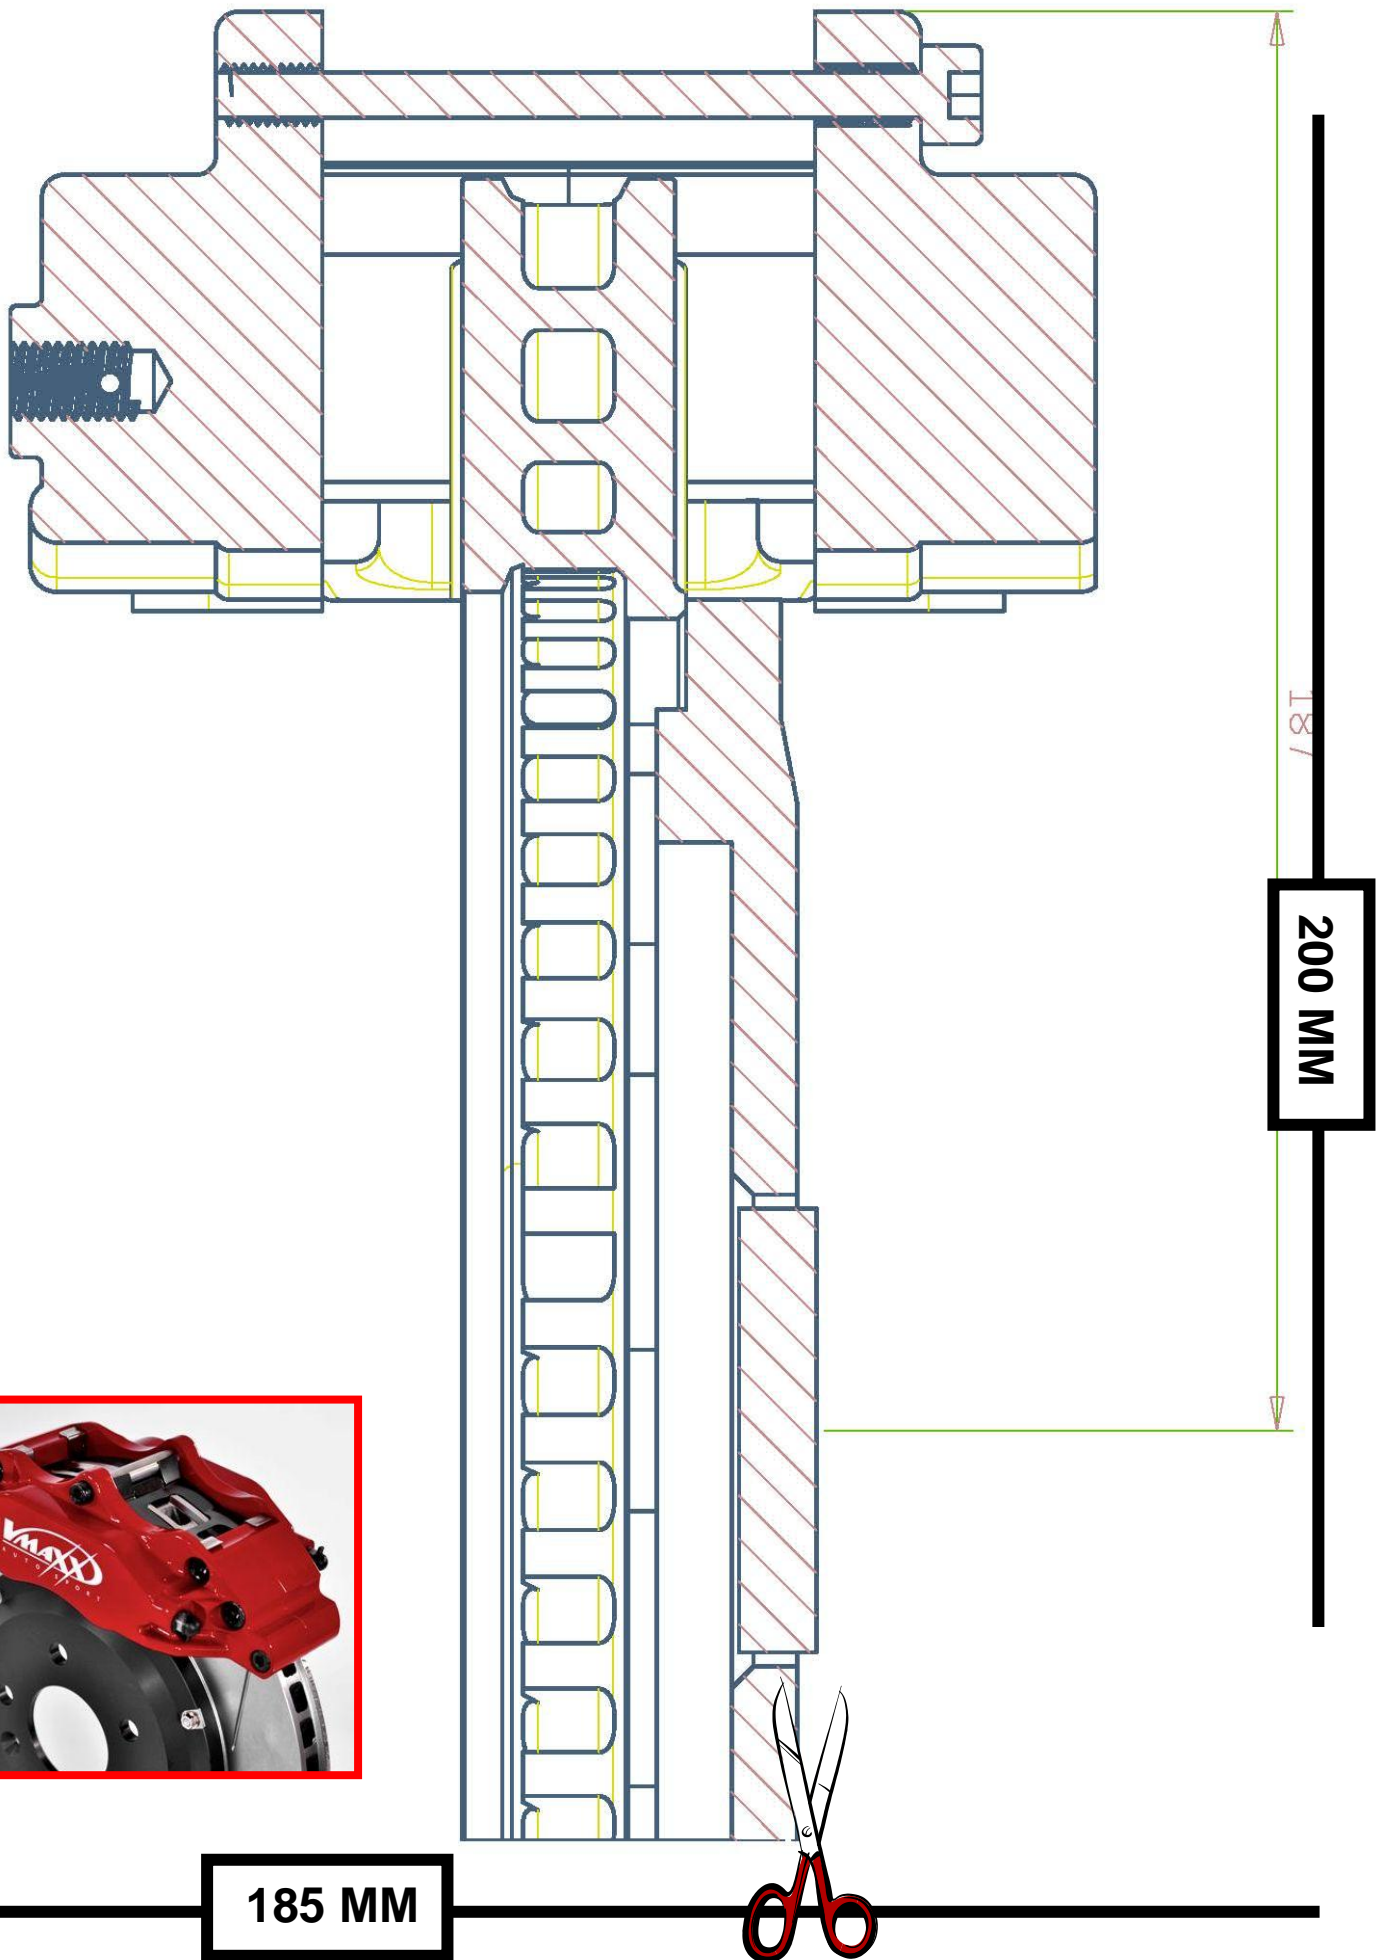

V-MAXX Autosport Wheel Fitment Chart for kit 20 HY330 07

185 MM

200 MM