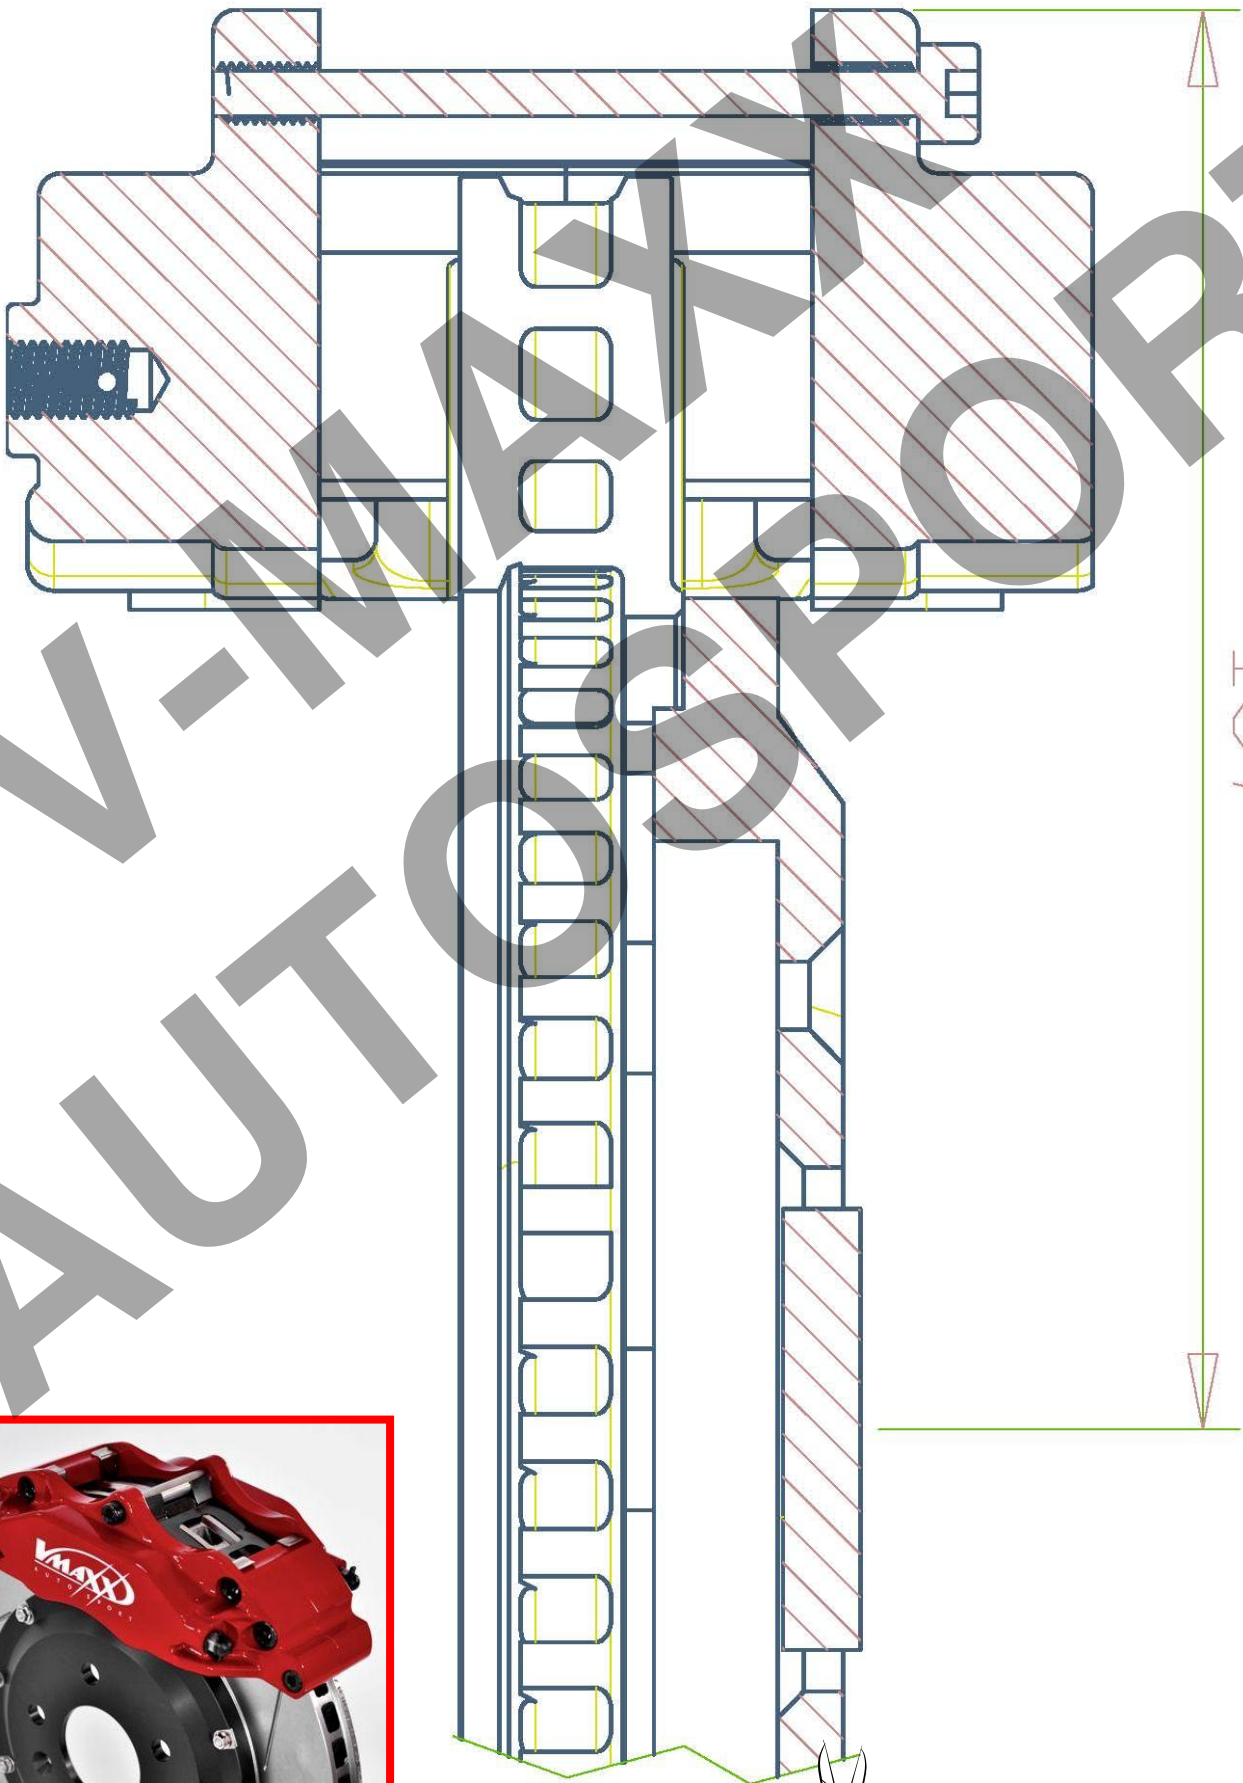

# V-MAXX Autosport Wheel Fitment Chart for kit 20 HY330 04

276 MM

187

186 MM