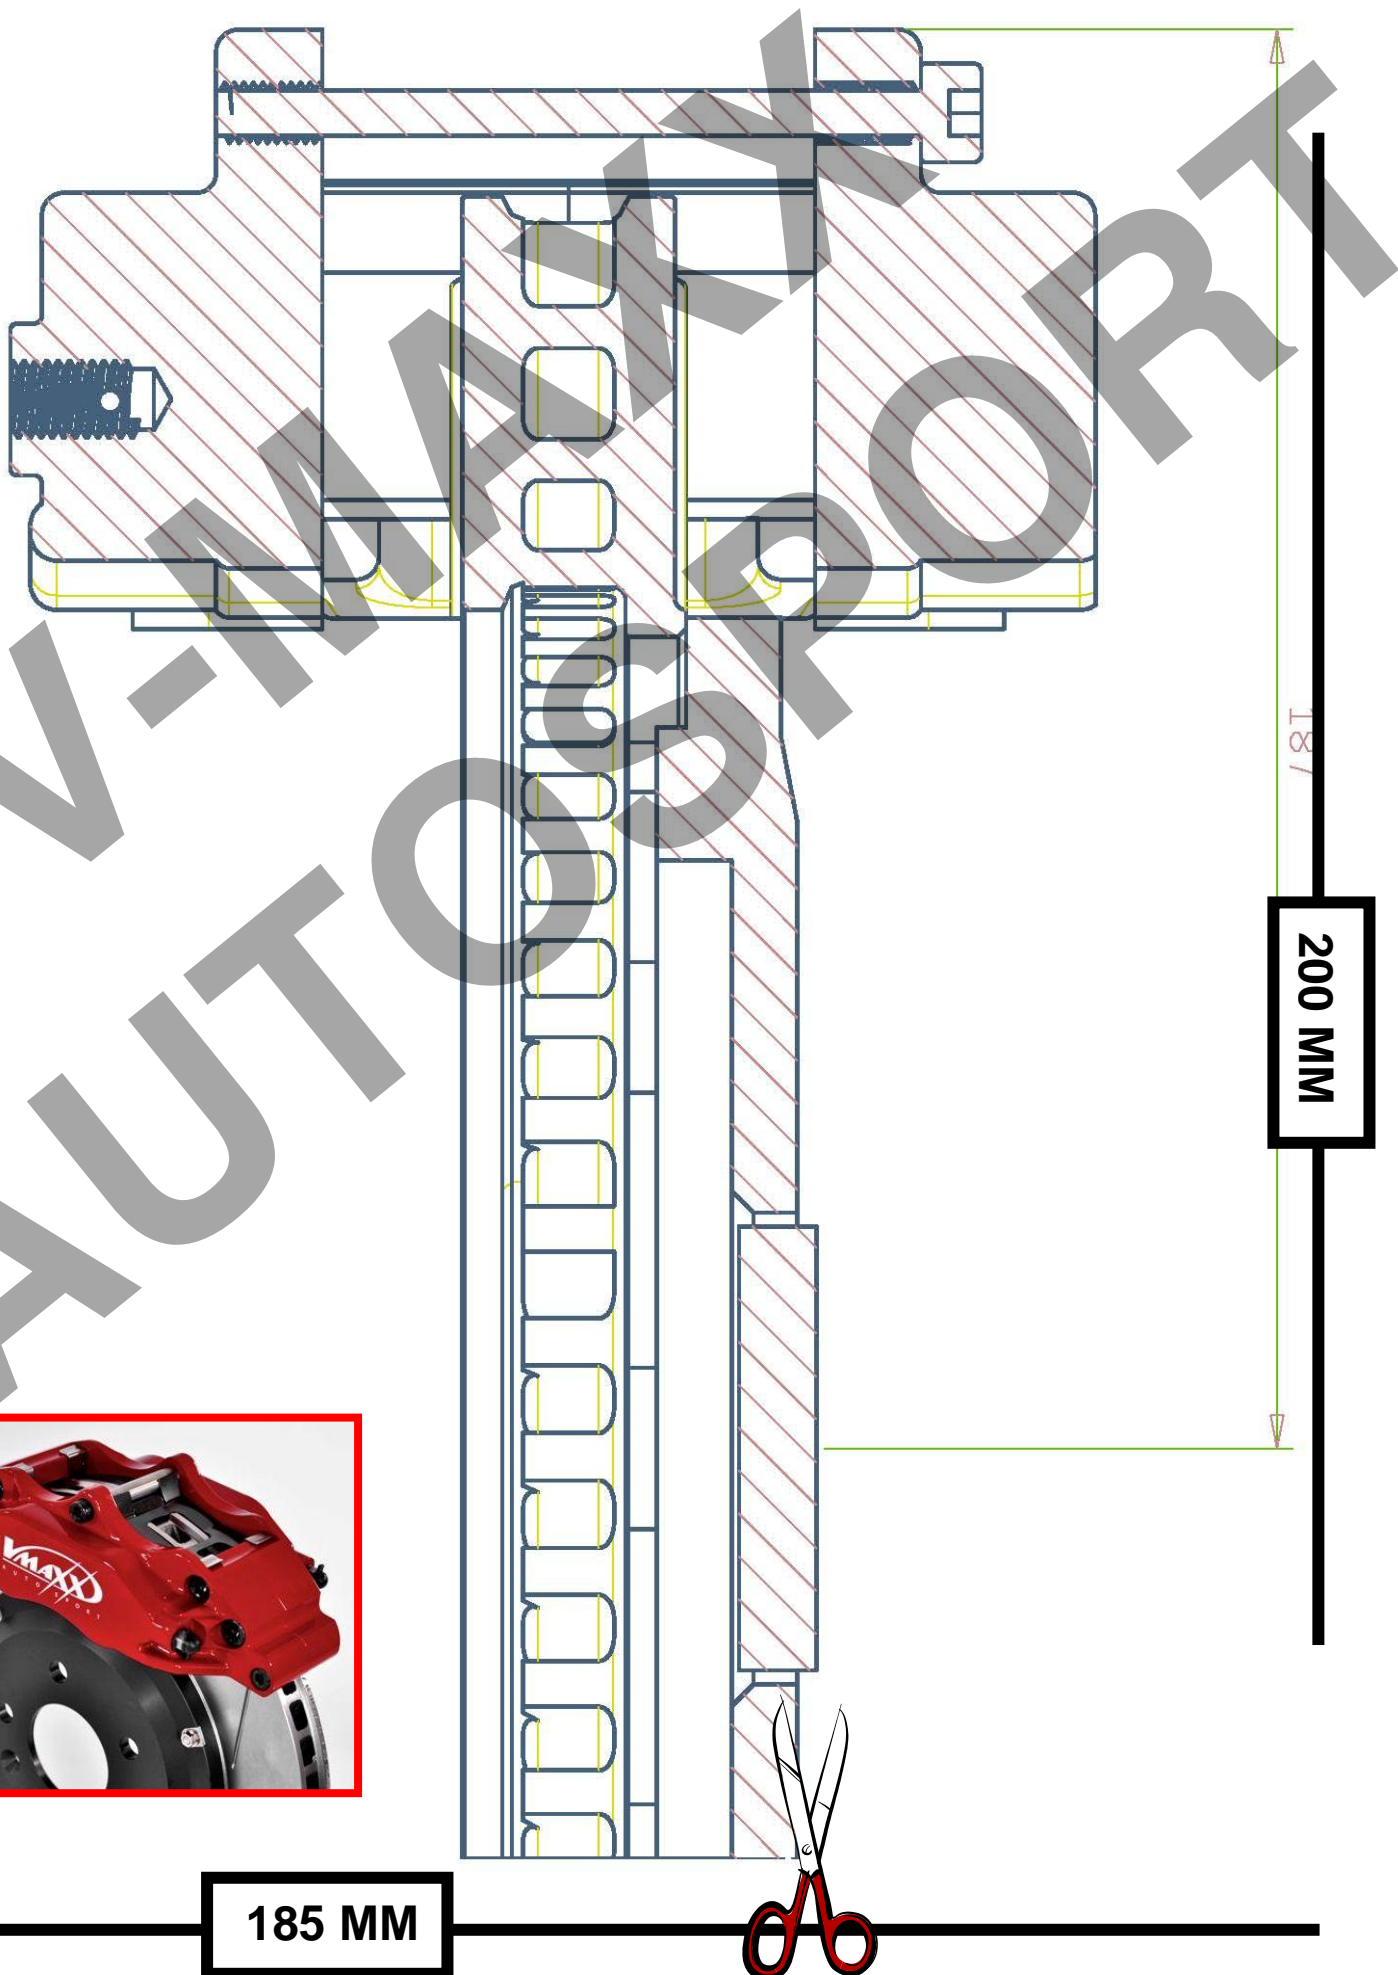

V-MAXX Autosport Wheel Fitment Chart for kit 20 HY330 03

185 MM

200 MM