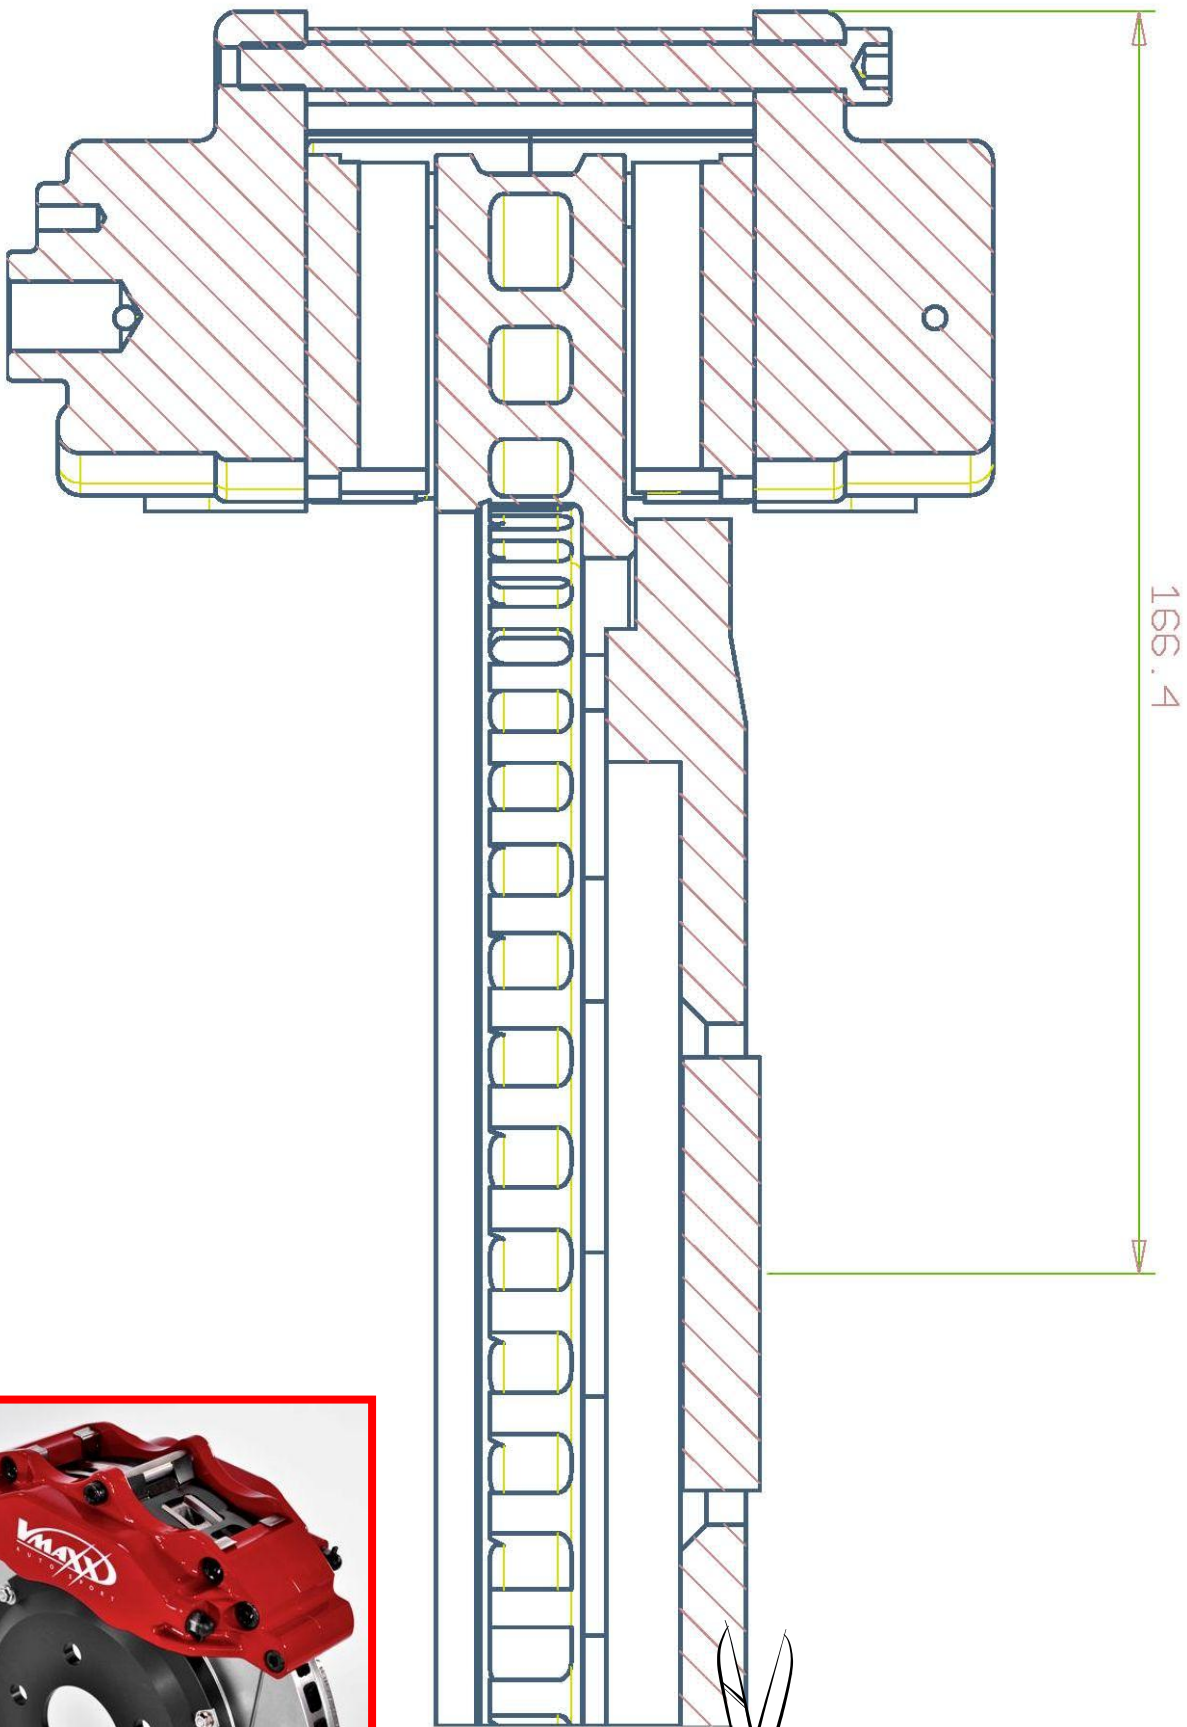

V-MAXX Autosport Wheel Fitment Chart for kit 20 CI290 02

200 MM

185 MM