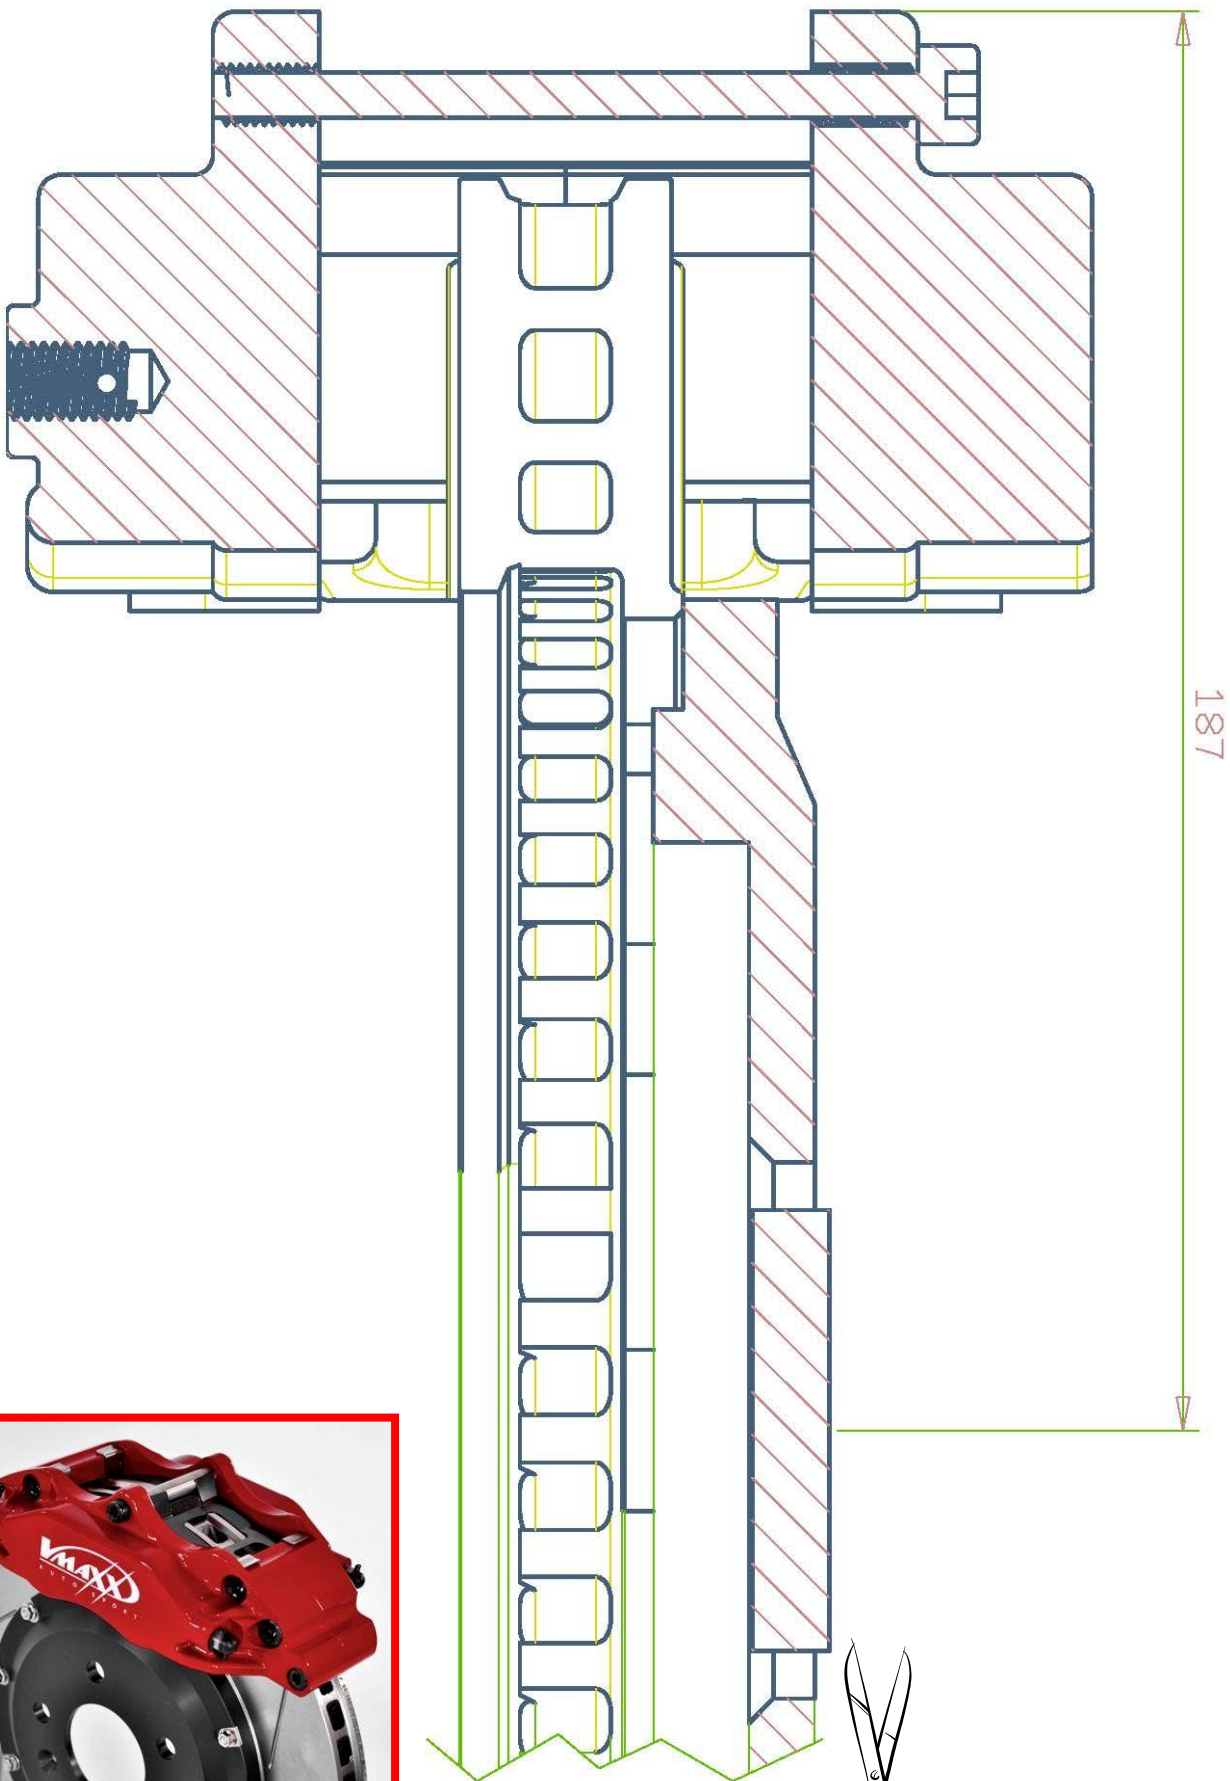

V-MAXX Autosport Wheel Fitment Chart for kit 20 CH330 10

276 MM

186 MM