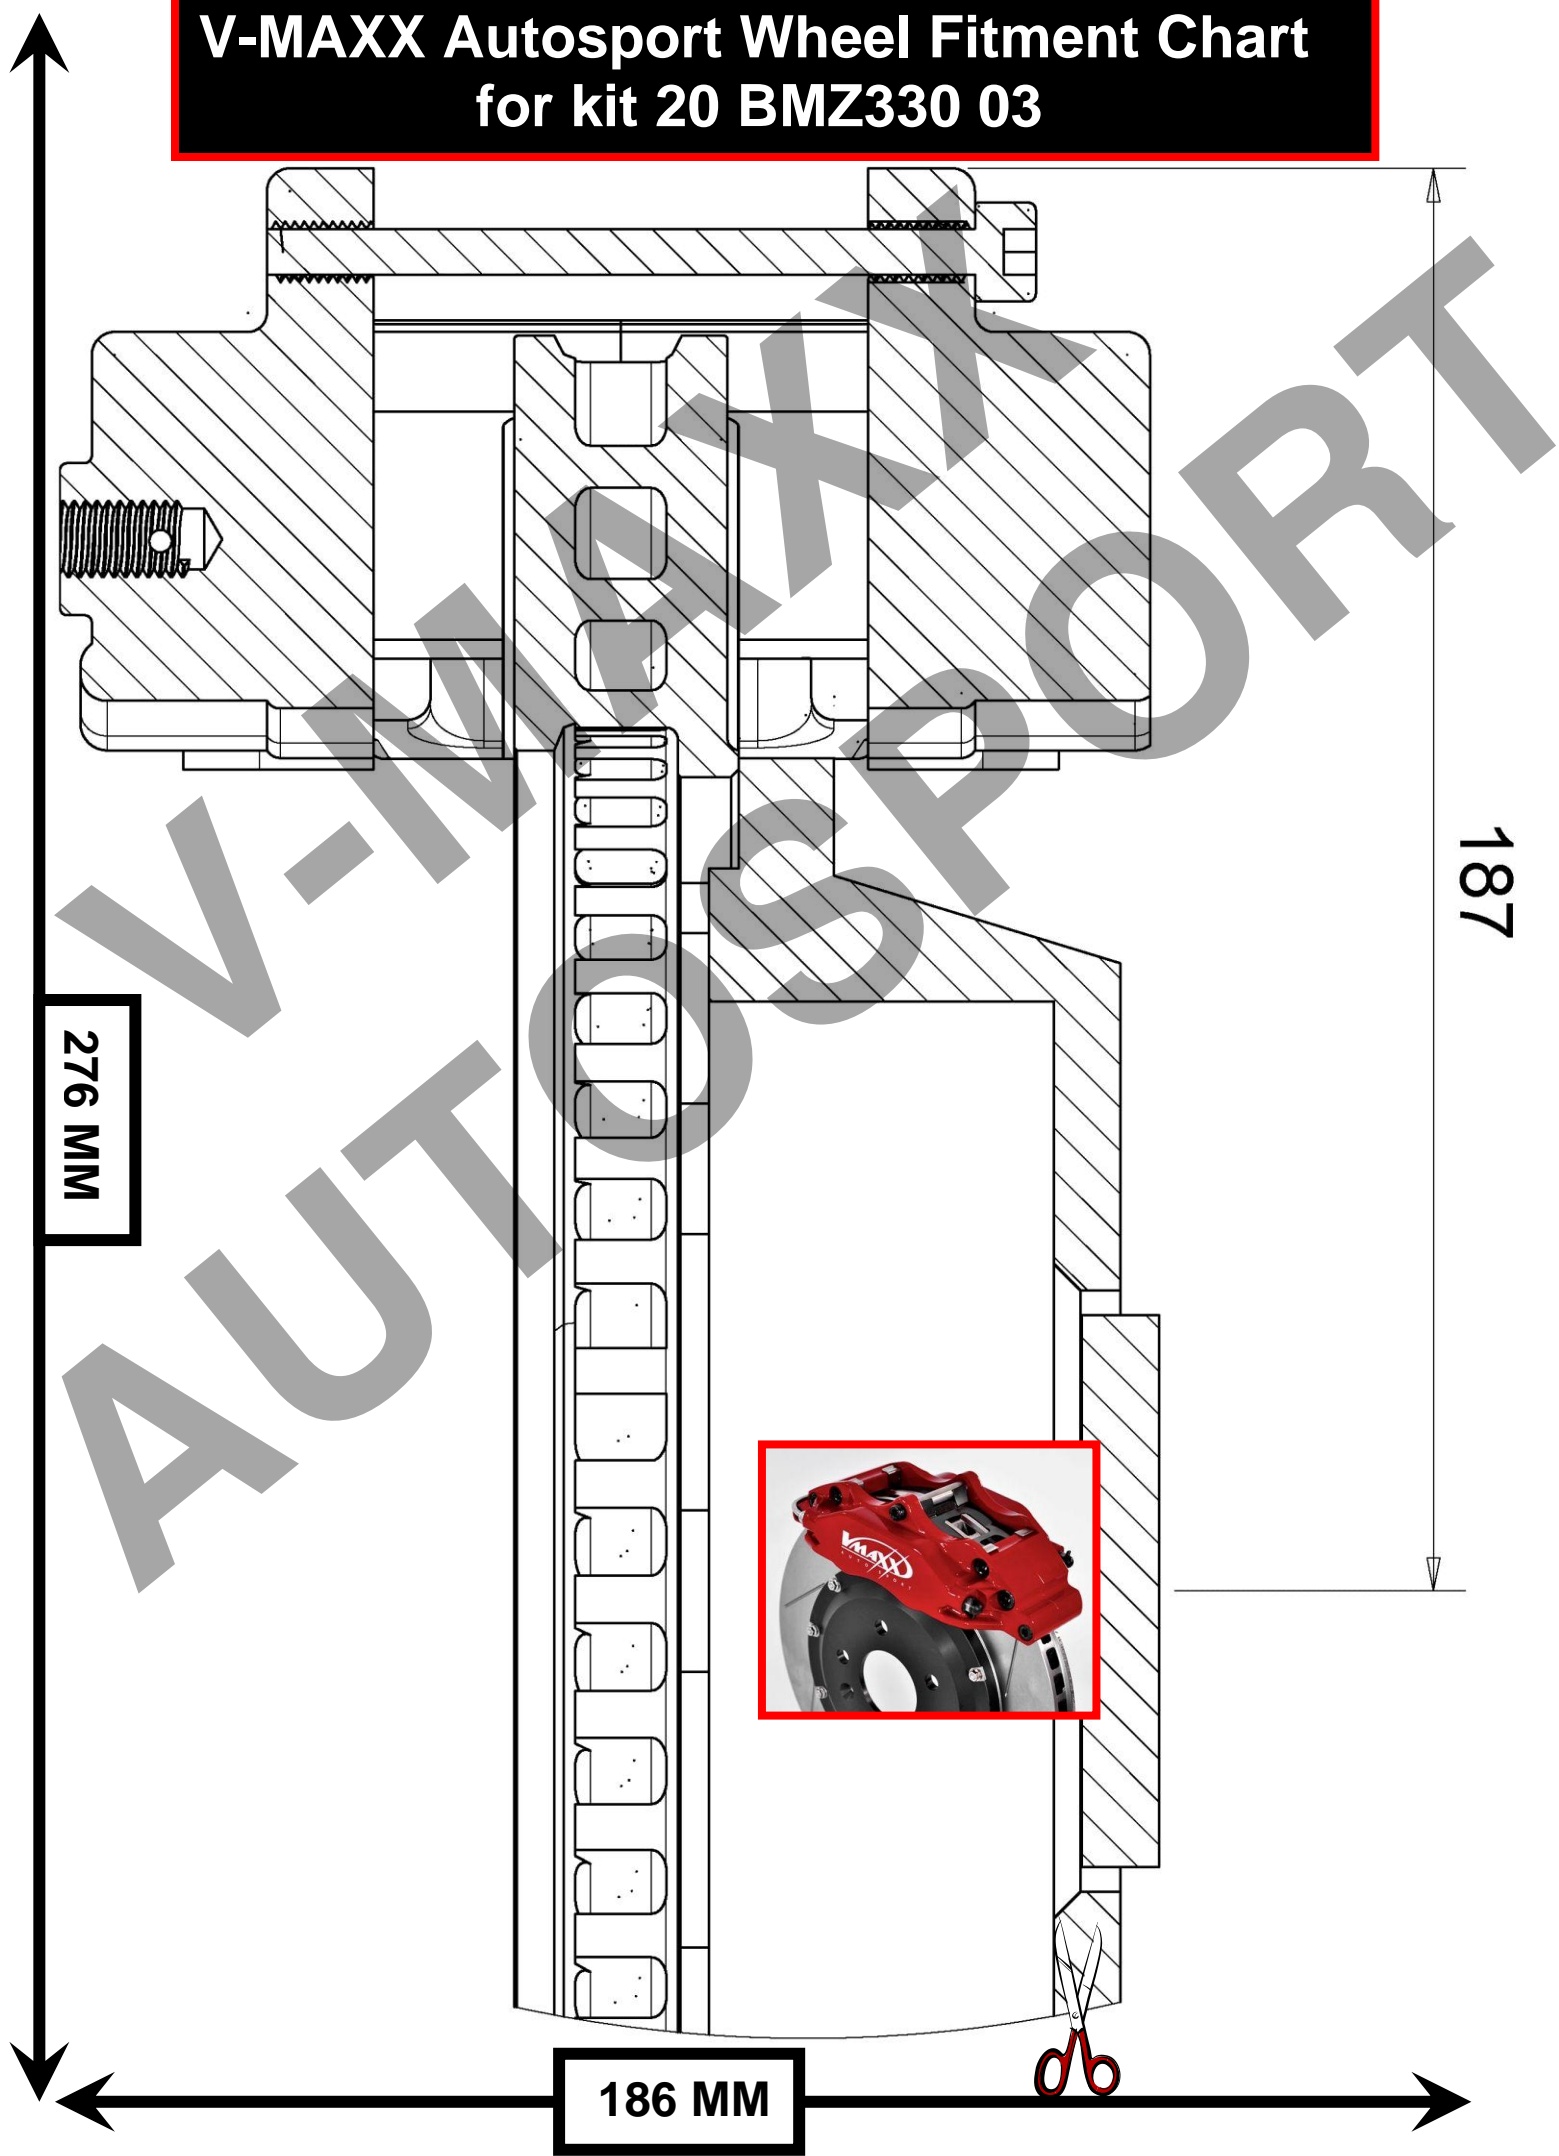

V-MAXX Autosport Wheel Fitment Chart for kit 20 BMZ330 03

276 MM

187

186 MM