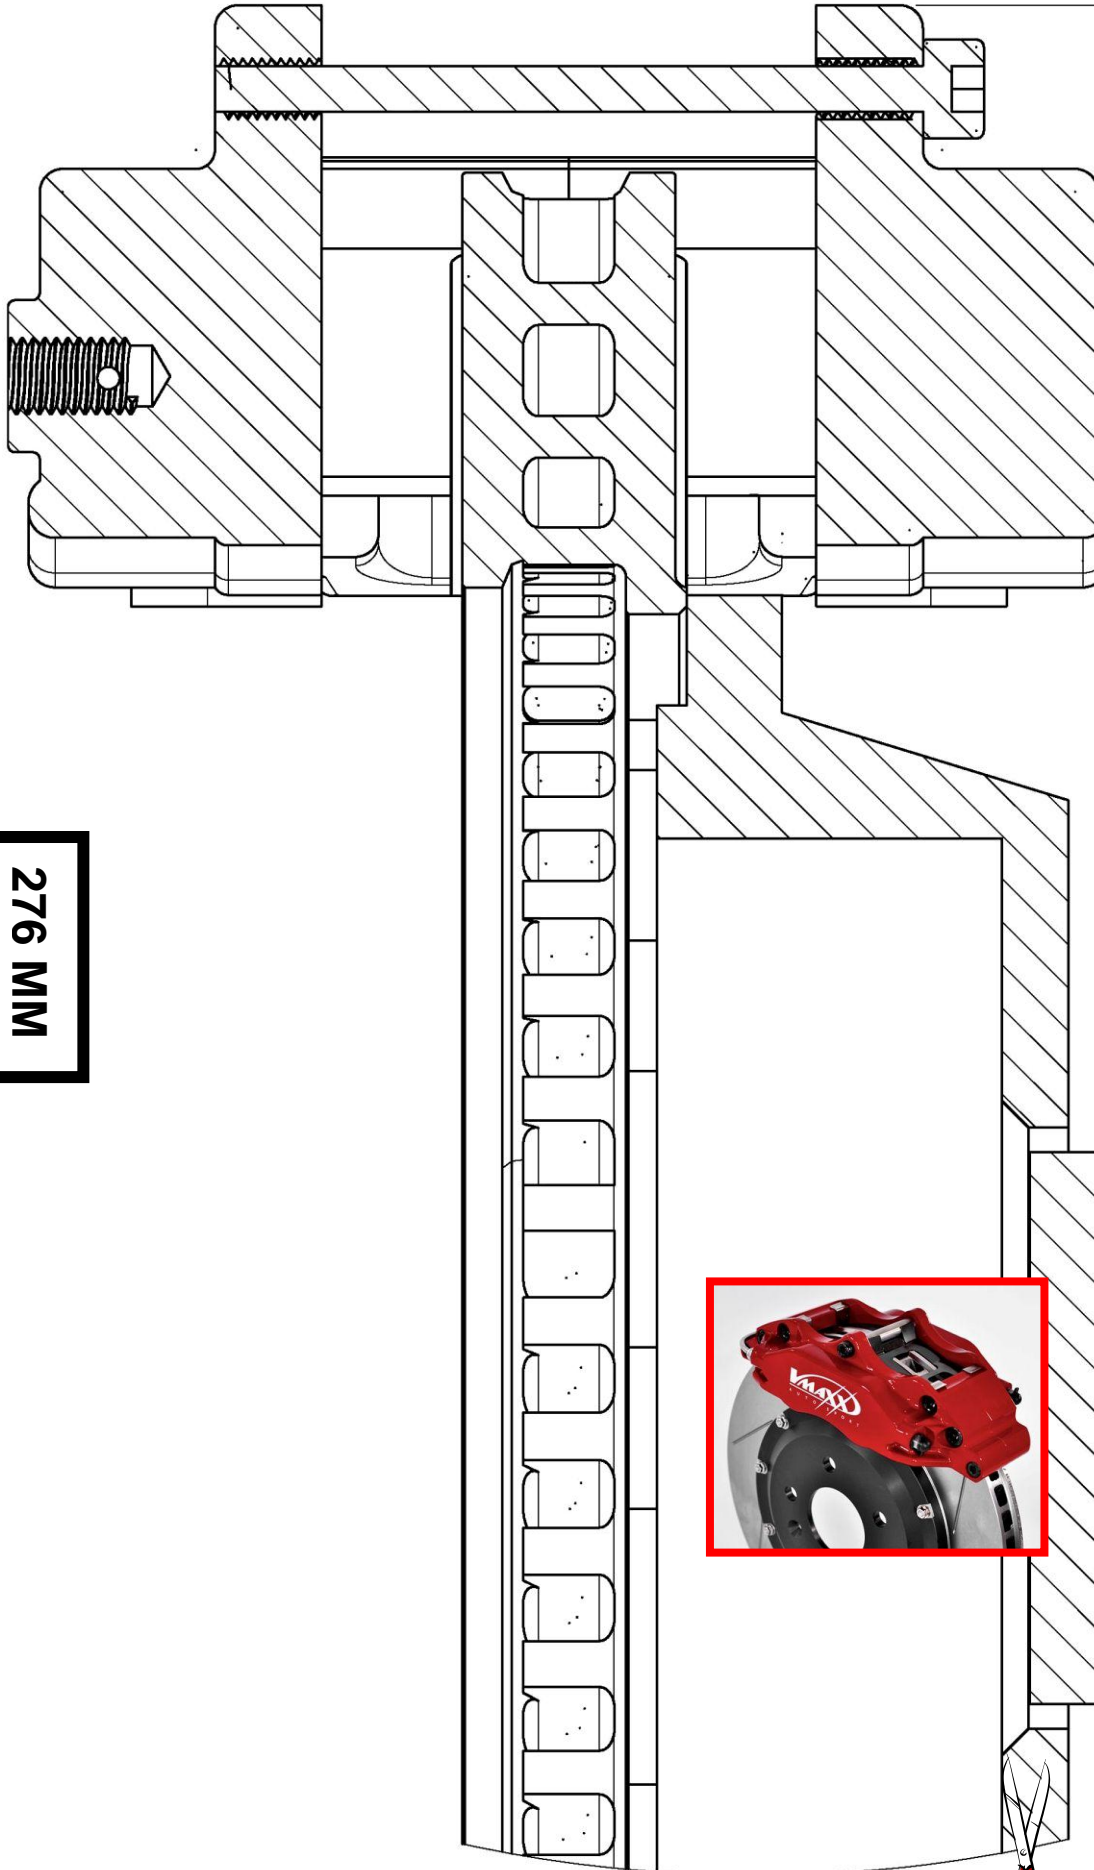

# V-MAXX Autosport Wheel Fitment Chart for kit 20 BM330 22

276 MM

187

186 MM