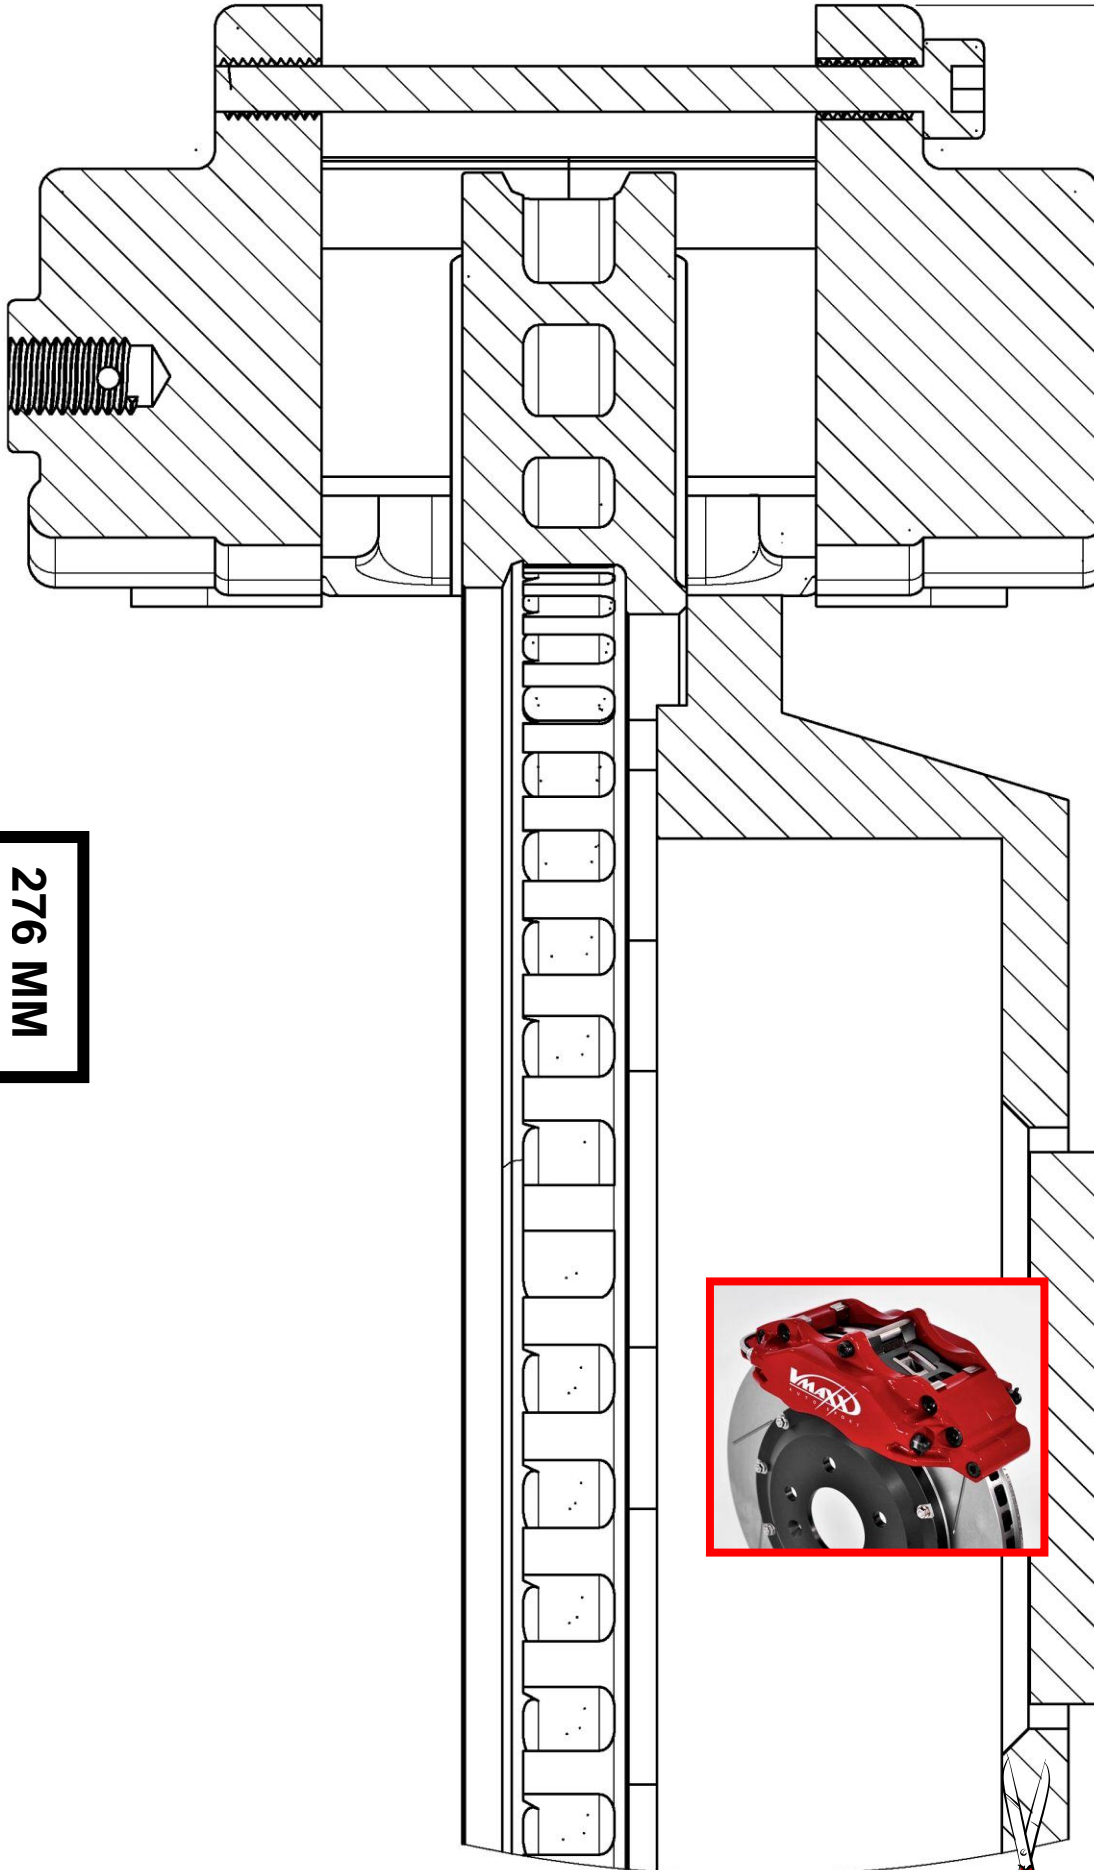

V-MAXX Autosport Wheel Fitment Chart for kit 20 BM330 21

276 MM

187

186 MM