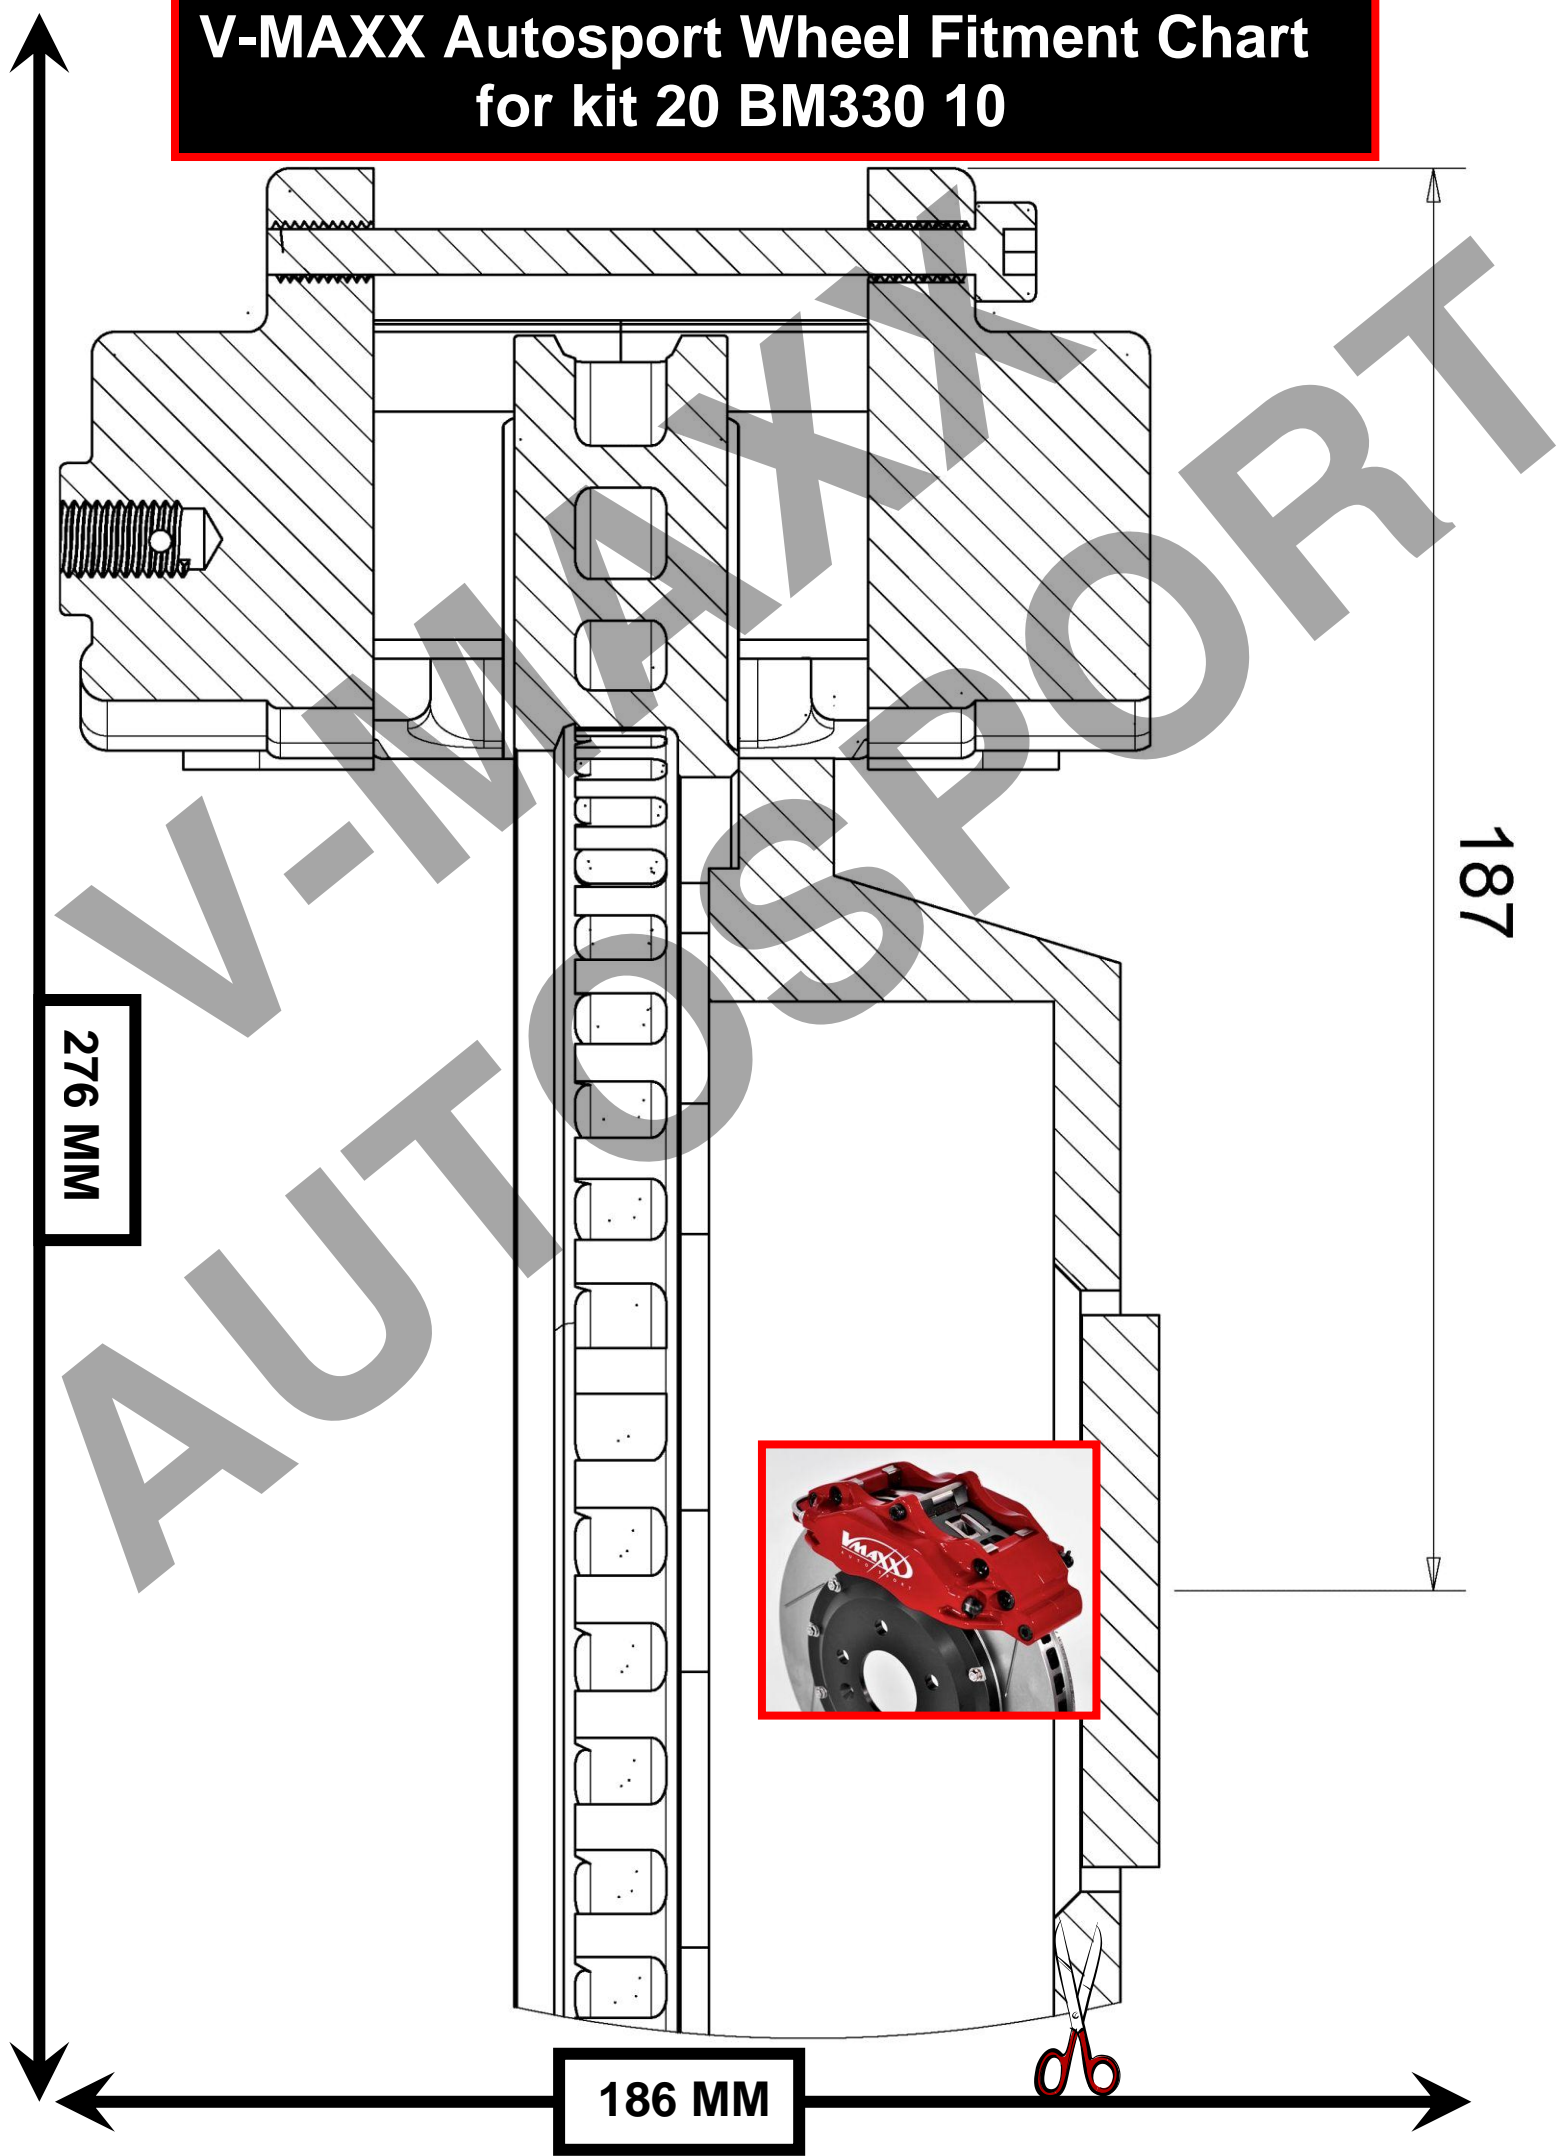

V-MAXX Autosport Wheel Fitment Chart for kit 20 BM330 10

276 MM

187

186 MM