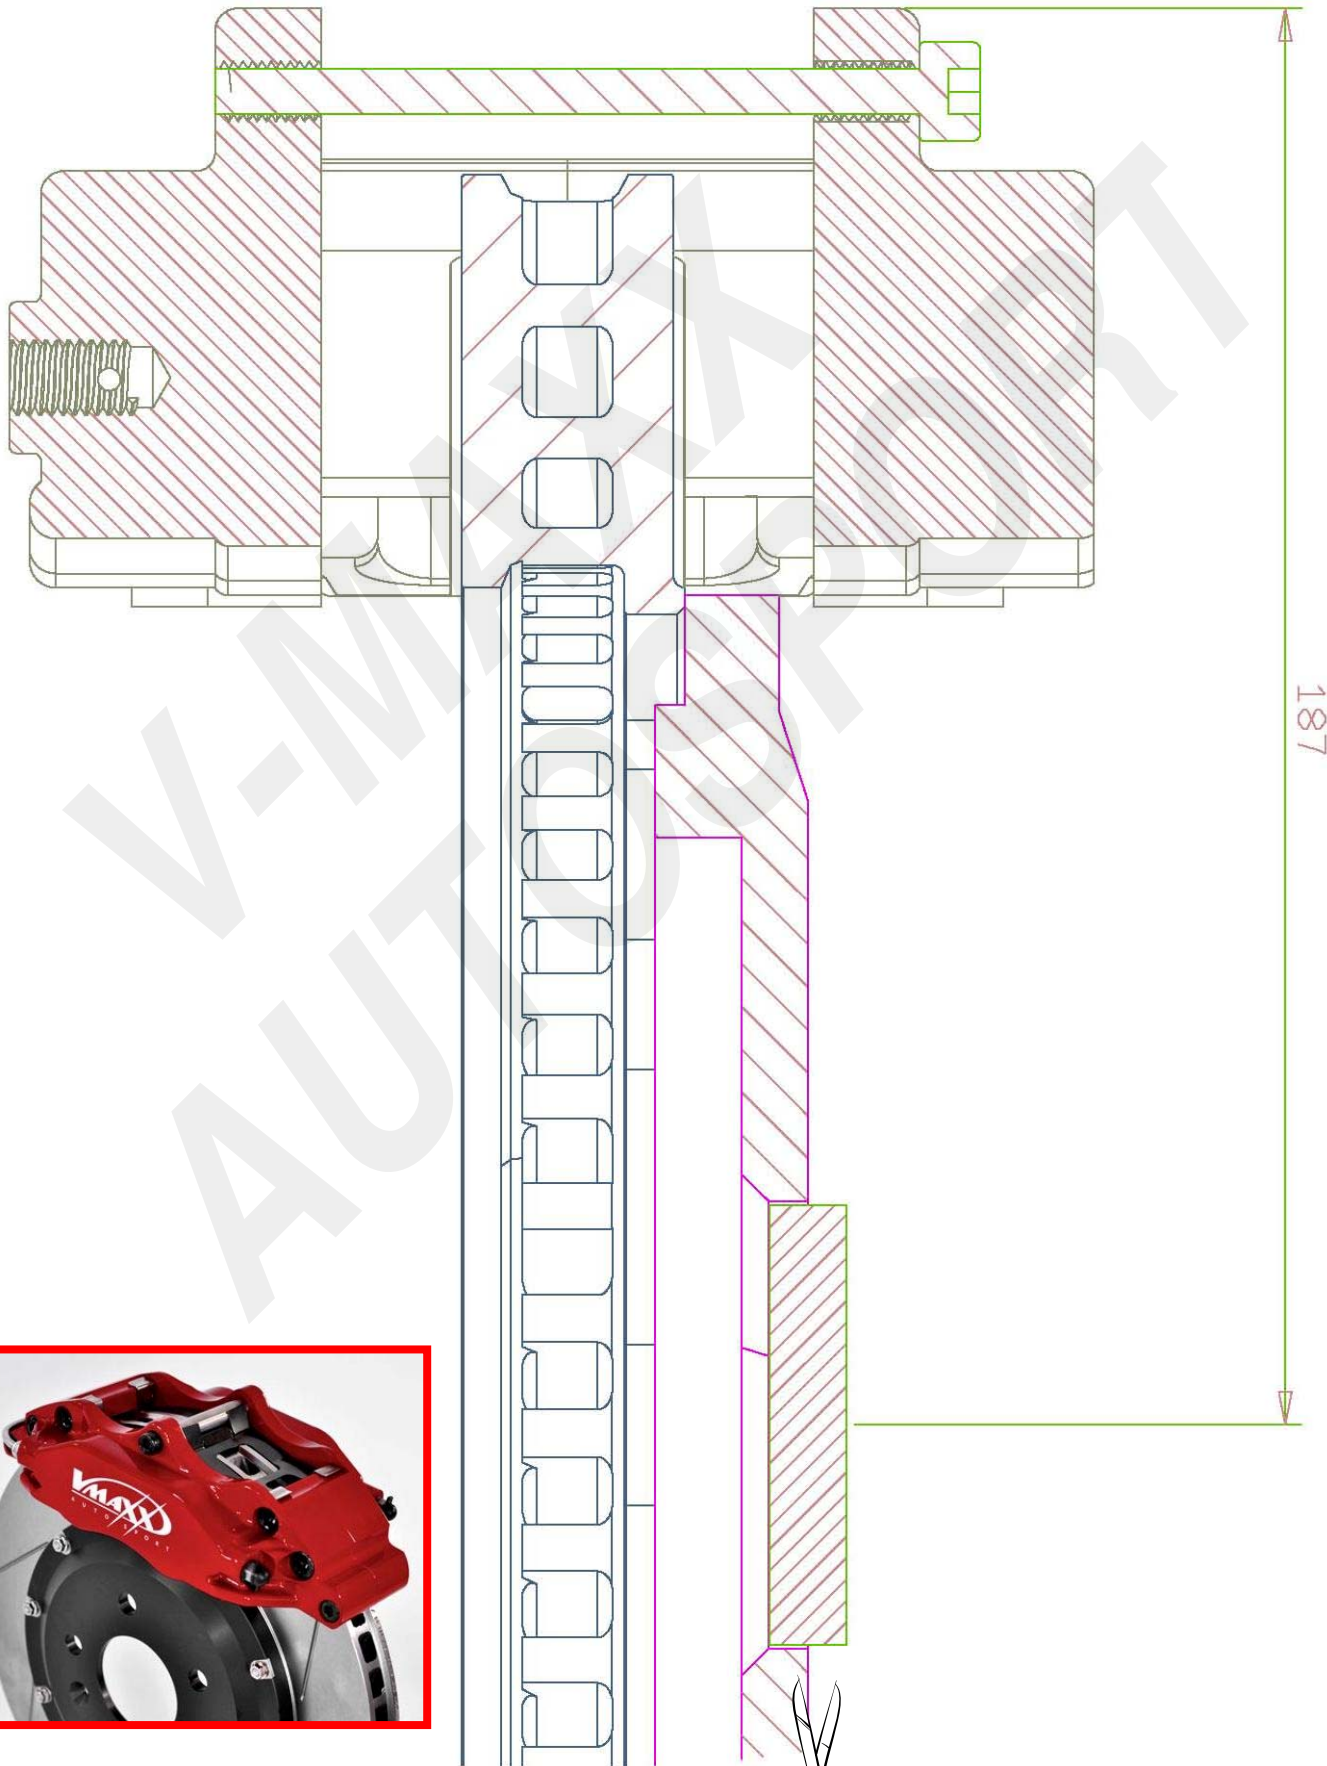

V-MAXX Autosport Wheel Fitment Chart

For kit 20 AR 330 02

276 MM

187

186 MM